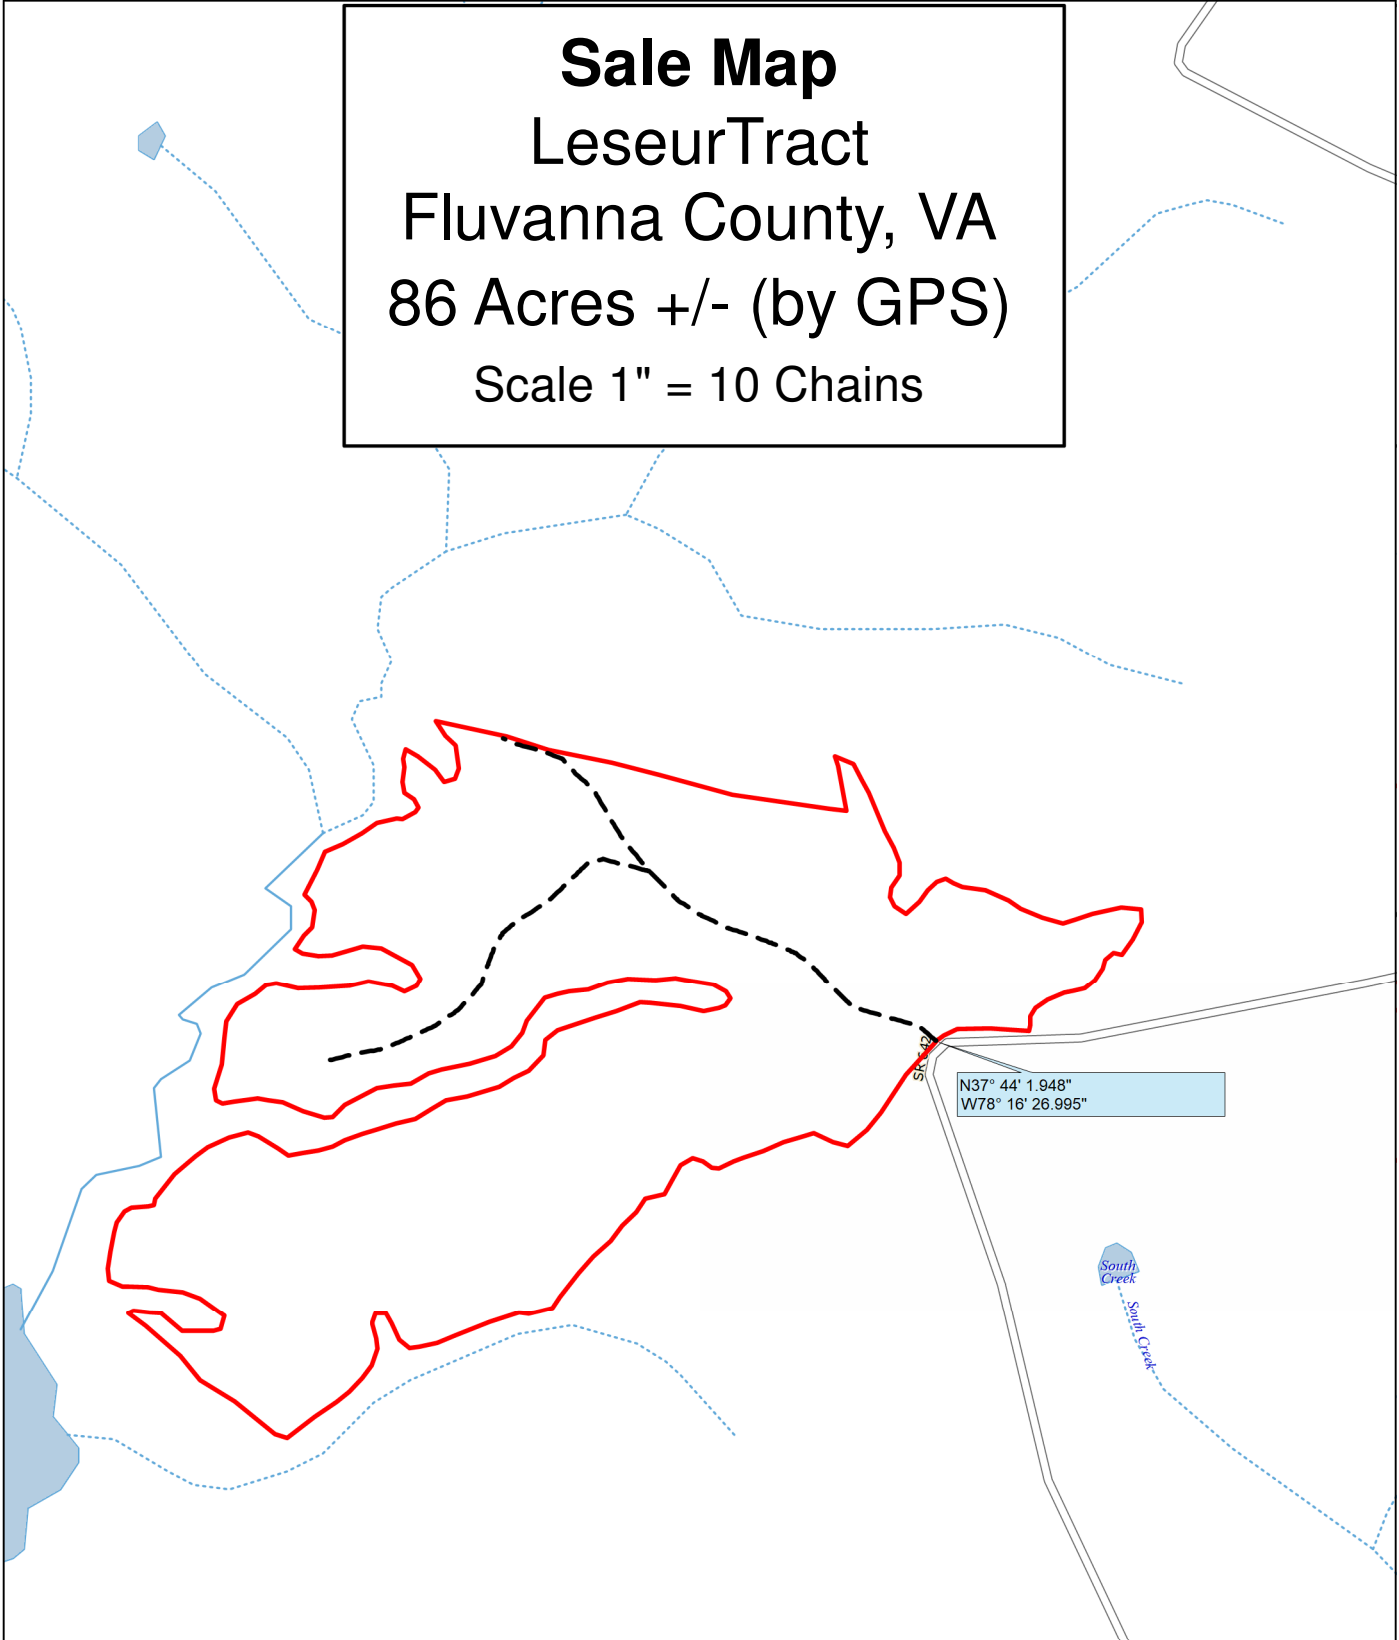

Sale Map
Leseur Tract
Fluvanna County, VA
86 Acres +/- (by GPS)
Scale 1" = 10 Chains

<p>Lock Combo 2-0-0-0</p> <p>Harvest Boundaries Are Marked With Blue Paint</p> <p>Property Boundaries Are Marked With Blue Bands</p>	<p>Sale Date, Time, and Location:</p> <p>Fluvanna County Court House</p> <p>Thursday February 28th, 10:00 am</p>
--	--