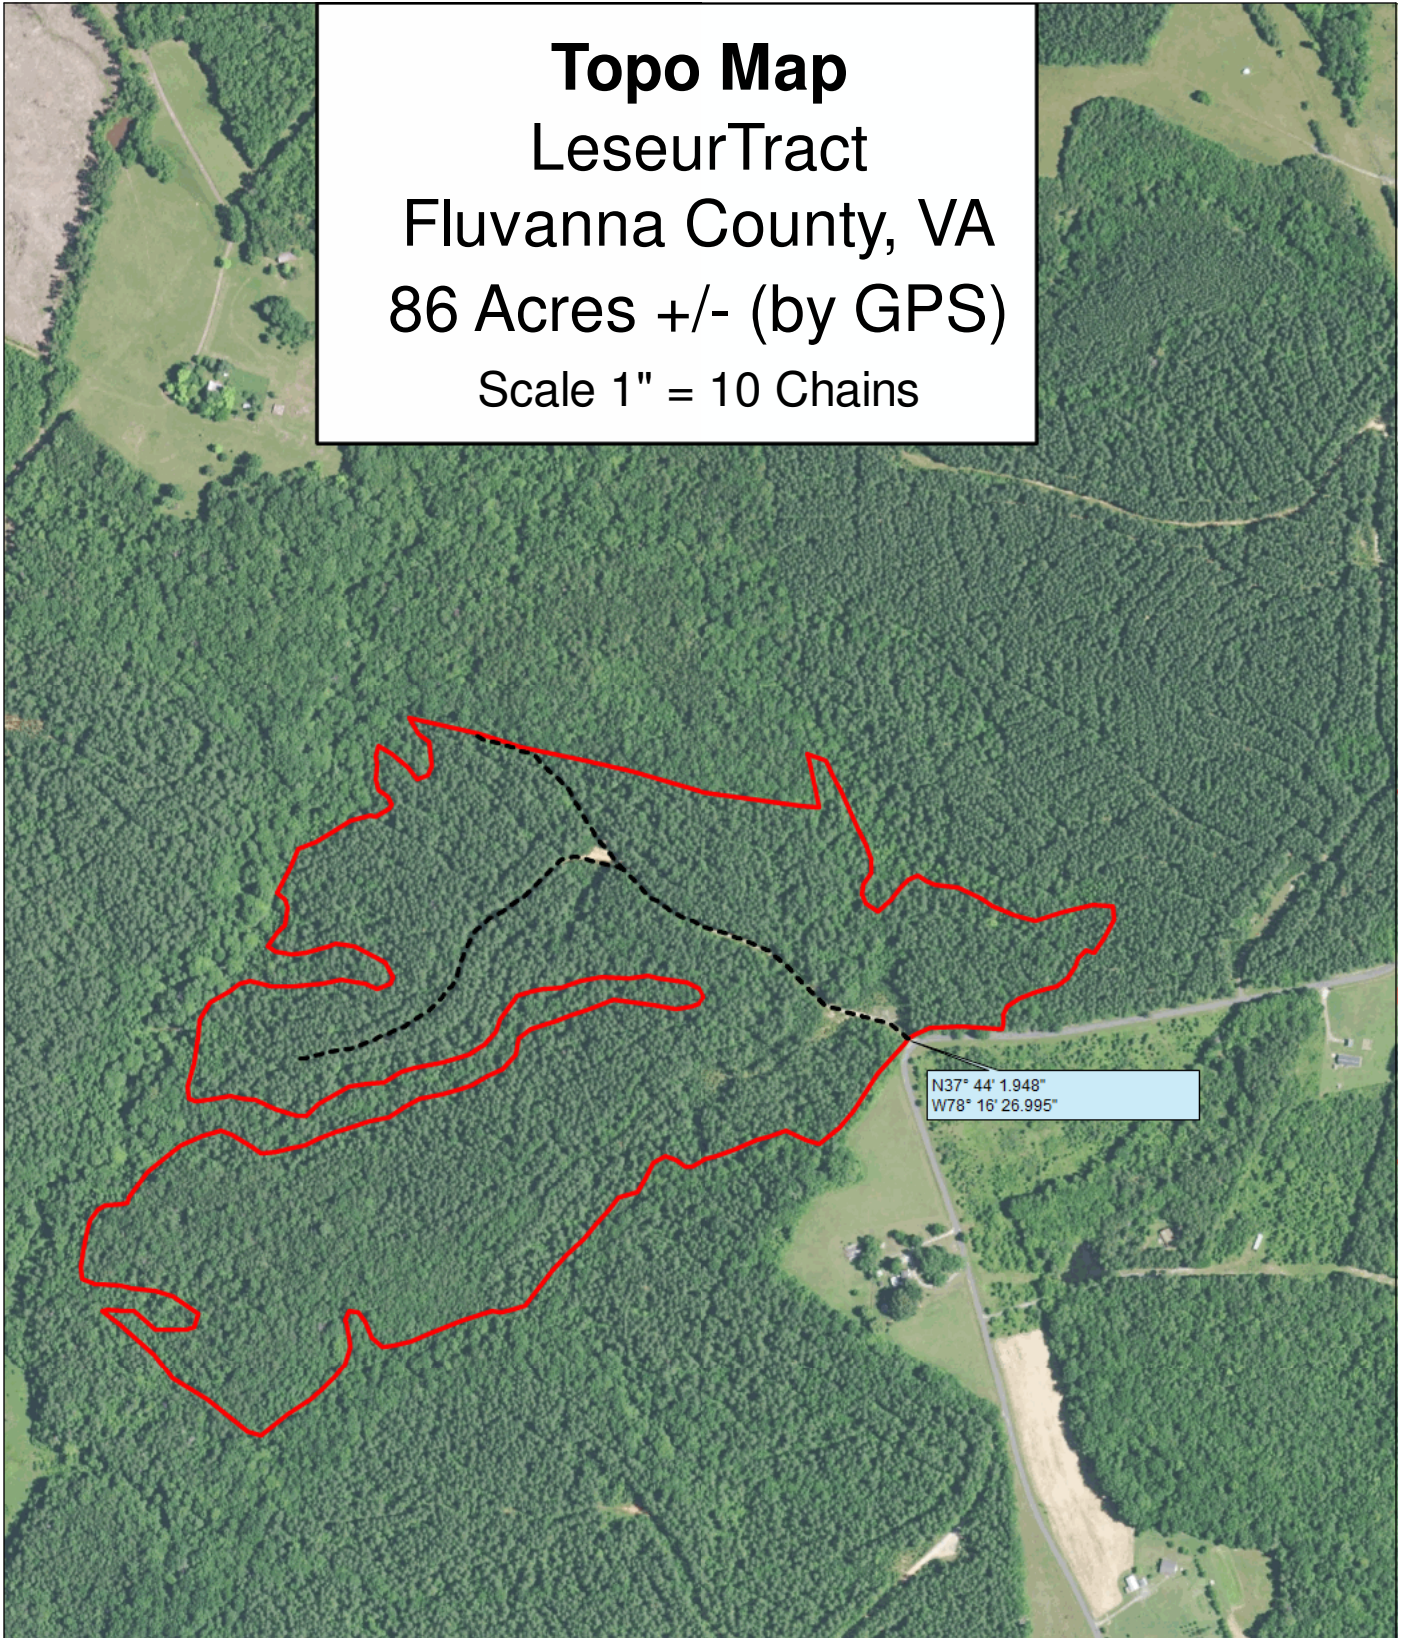

Topo Map
Leseur Tract
Fluvanna County, VA
86 Acres +/- (by GPS)
Scale 1" = 10 Chains

N37° 44' 1.948"
W78° 16' 26.995"

Lock Combo 2-0-0-0
 Harvest Boundaries Are Marked With Blue Paint
 Property Boundaries Are Marked With Blue Bands

Sale Date, Time, and Location:
 Fluvanna County Court House
 Thursday February 28th, 10:00 am