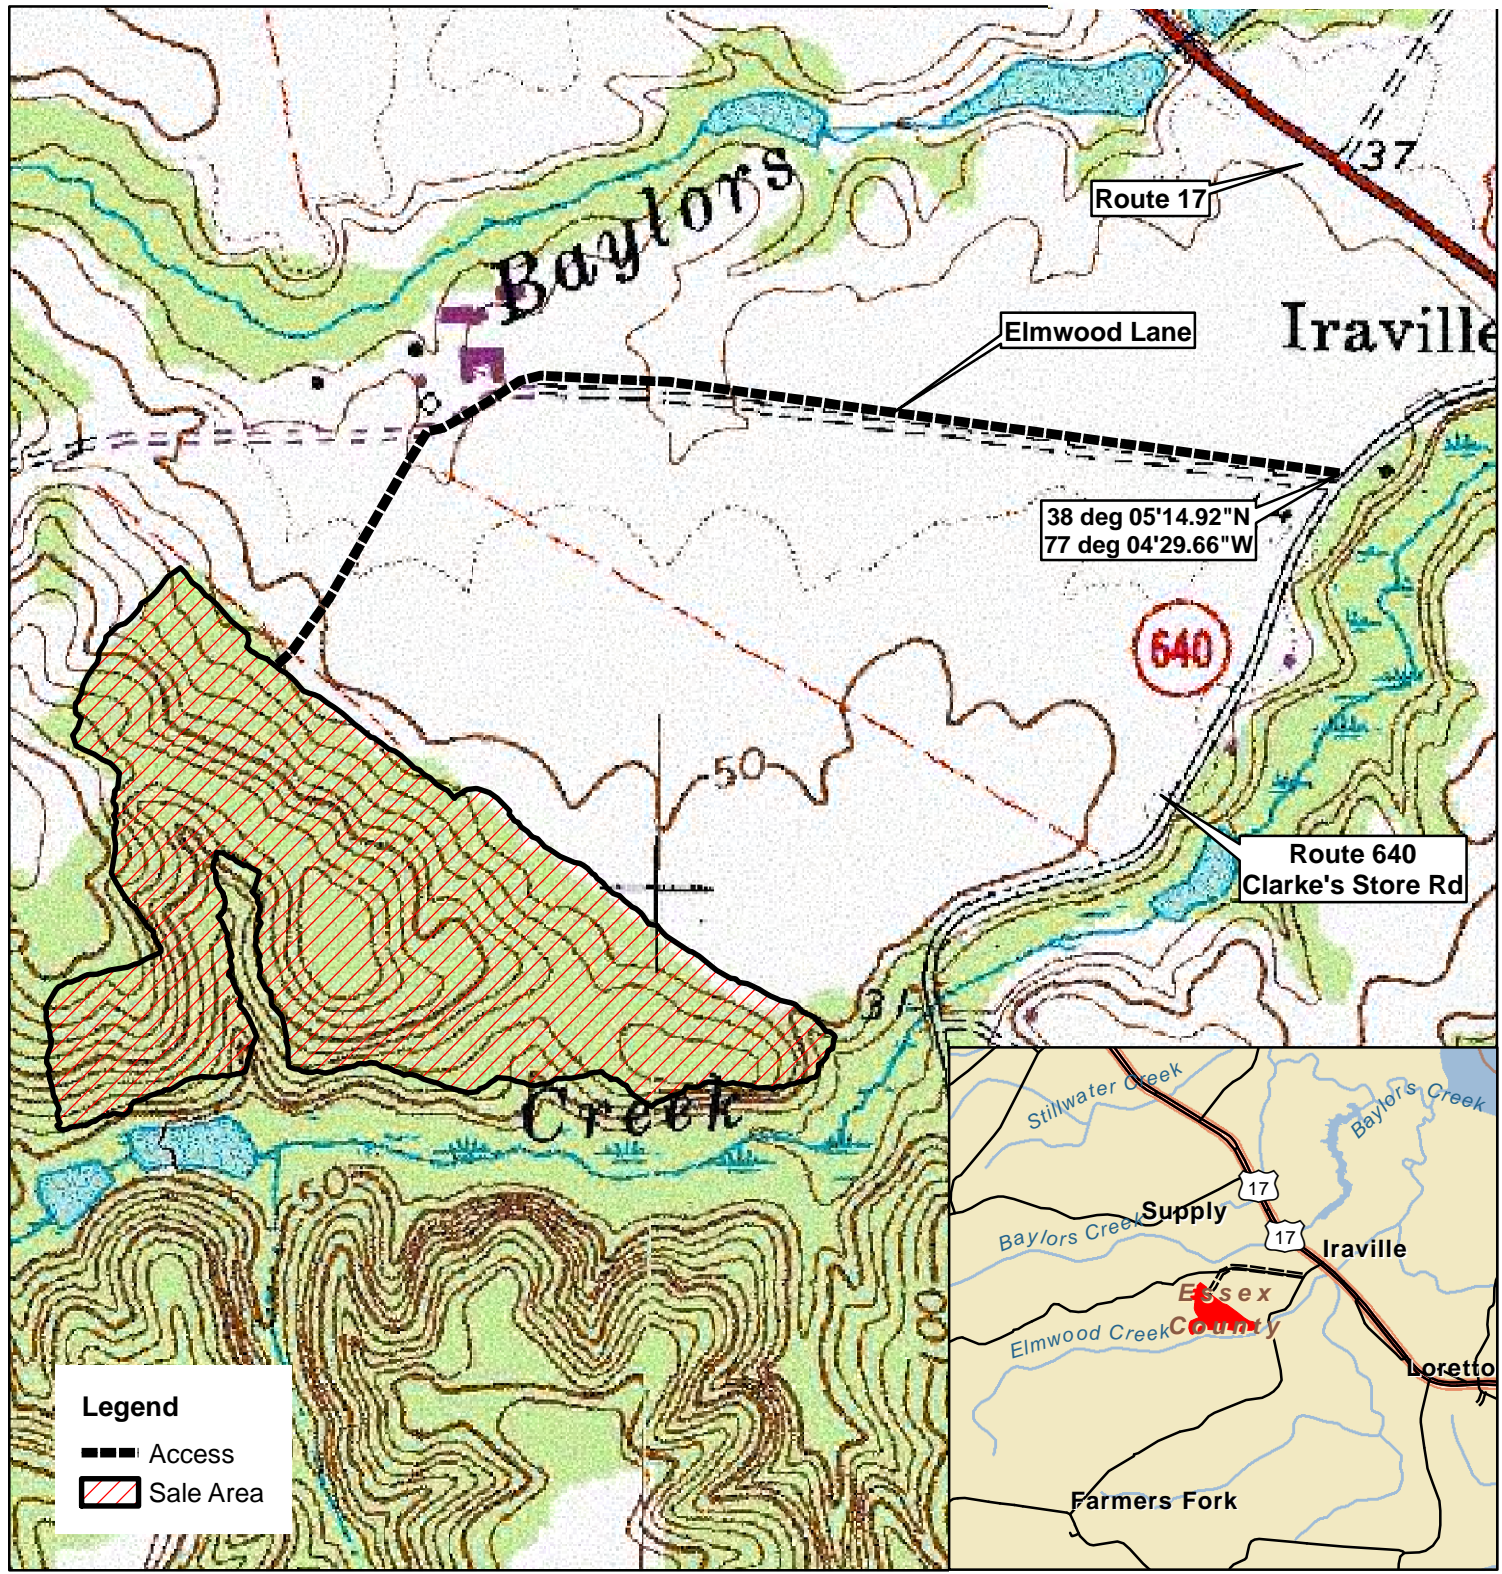

Leary Tract

Essex County, VA

Sale Area: 56 +/- Acres (by GPS)

FRM, Inc.
7840 Richmond-Tappahannock Hwy.
Aylett, VA 23009
804.769.3948 Office
804.840.3362 Mobile
804.769.0853 Fax
brian@frmva.com

Consulting Foresters
and
Timberland Appraisers

Legend

- Access
- Sale Area

Harvest Boundaries Marked With Blue Paint

No Harvest From Within SMZ

1 inch = 660 feet

Timber sale at 10 am Thurs., July 25, 2019

At the Forest Resources Mgmt. Office

MBM 6/12/2019