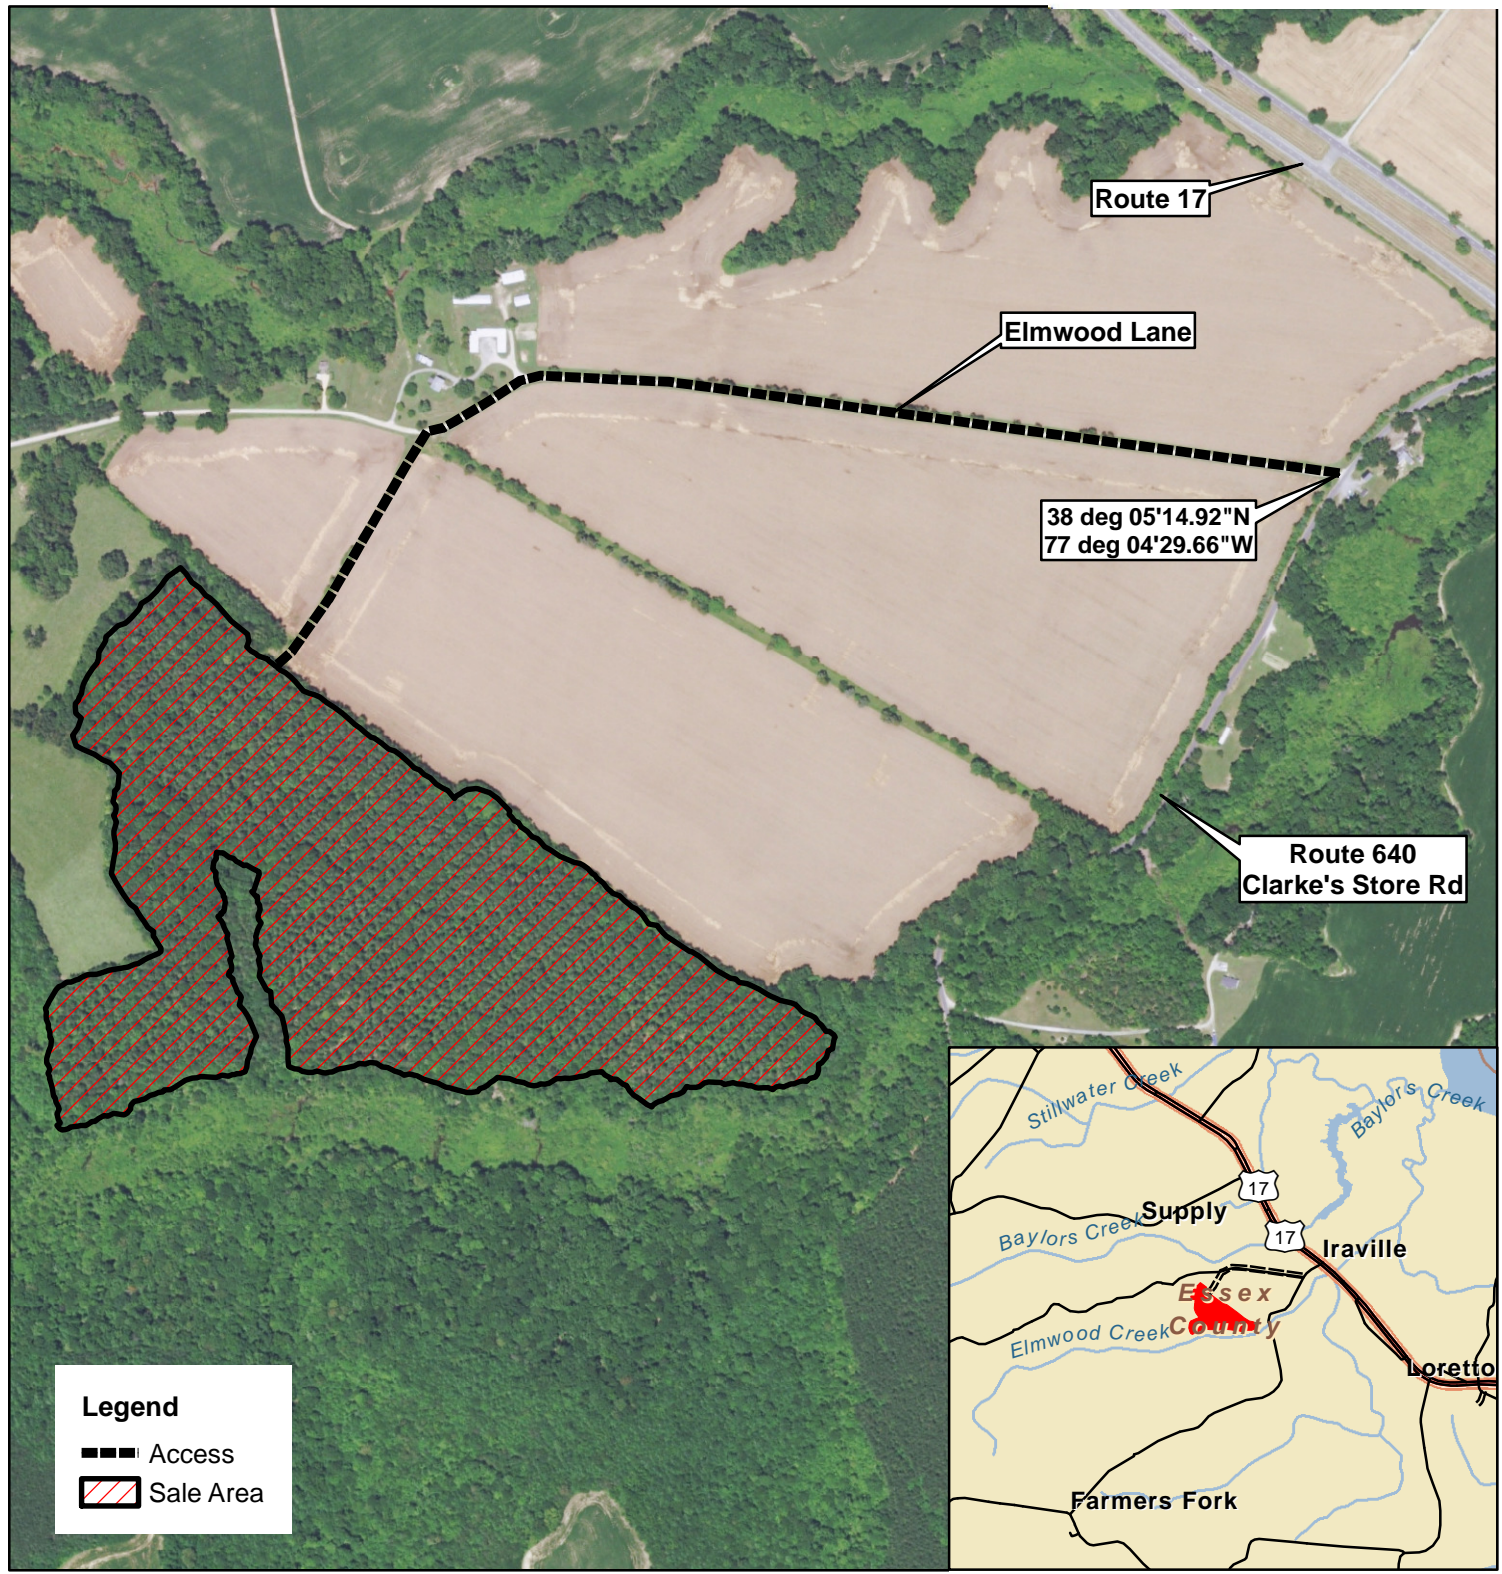

Leary Tract

Essex County, VA

Sale Area: 56 +/- Acres (by GPS)

FRM, Inc.
7840 Richmond-Tappahannock Hwy.
Aylett, VA 23009
804.769.3948 Office
804.840.3362 Mobile
804.769.0853 Fax
brian@frmva.com

Consulting Foresters
and
Timberland Appraisers

Legend

- Access
- Sale Area

Harvest Boundaries Marked With Blue Paint
No Harvest From Within SMZ
1 inch = 660 feet

Timber sale at 10 am Thurs., July 25, 2019
At the Forest Resources Mgmt. Office
MBM 6/12/2019