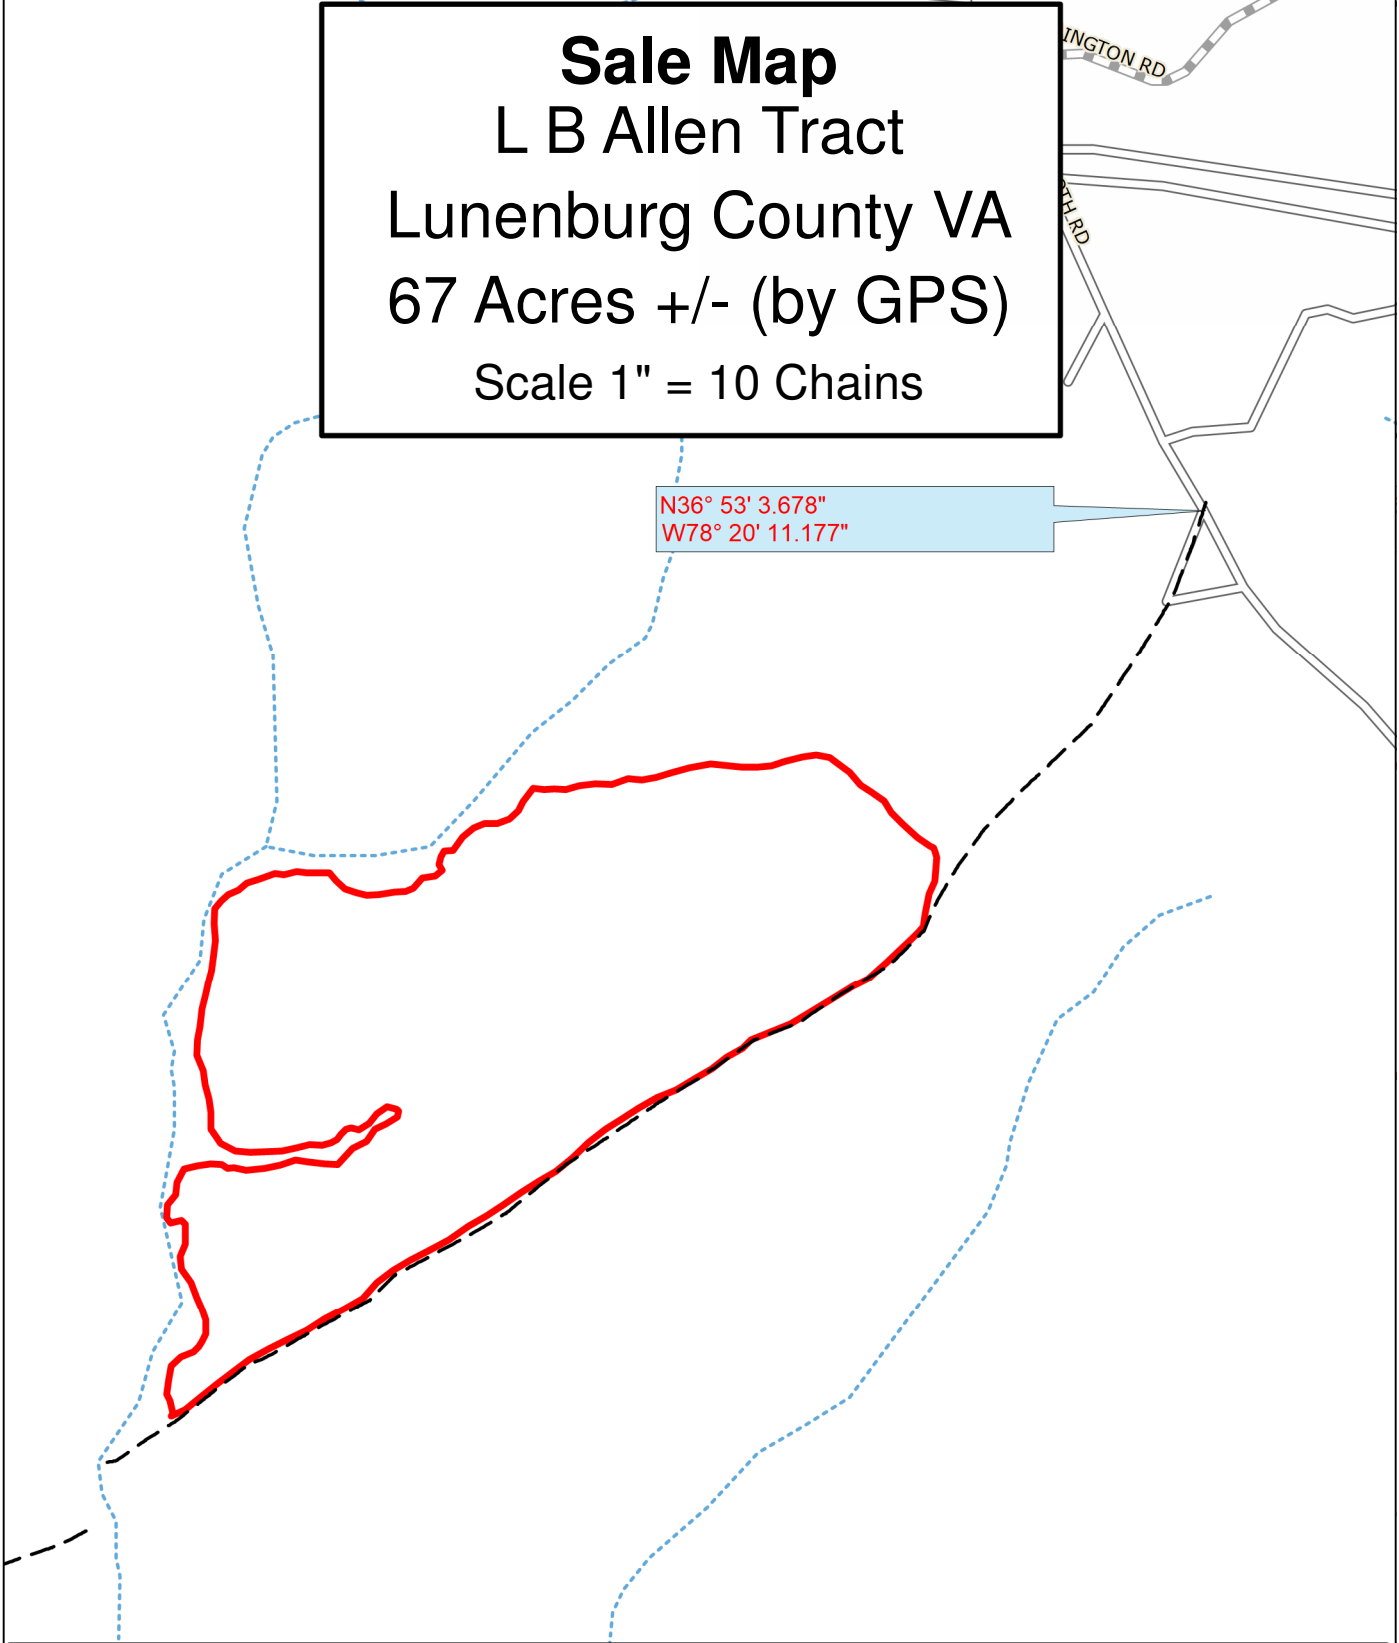

Sale Map
 L B Allen Tract
 Lunenburg County VA
 67 Acres +/- (by GPS)
 Scale 1" = 10 Chains

N36° 53' 3.678"
 W78° 20' 11.177"

Lock Combo 2-0-0-0	Sale Date, Time, and Location:
Harvest Boundaries Are Marked With Blue Paint	Thursday September 12, 2019, 10:00am
Property Boundaries Are Marked With Yellow Paint	Lunenburg County Court House