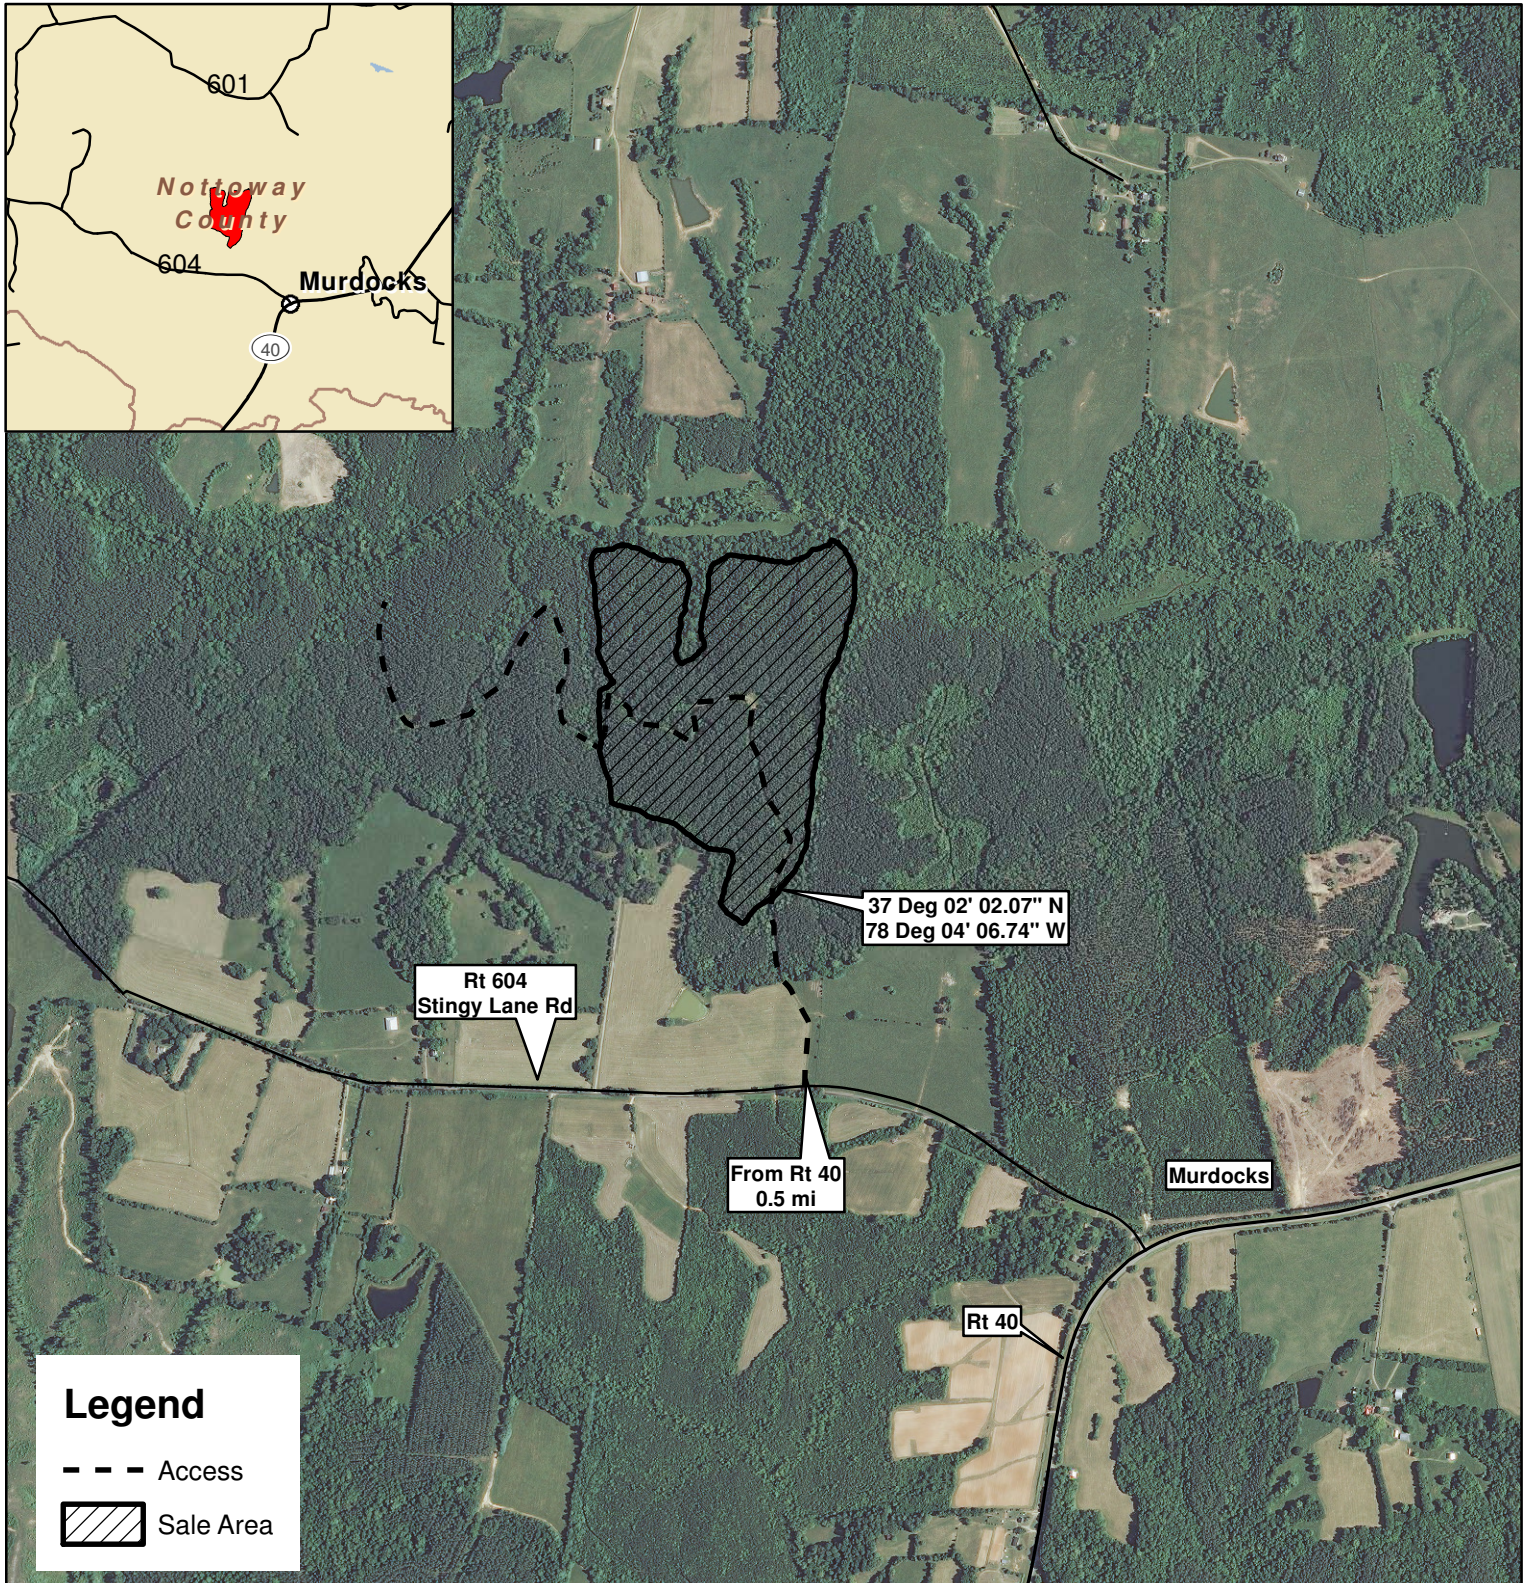

IRBY MORRIS TRACT

Nottoway County, VA
Sale Area: 71 +/- Acres (by GPS)

Forest Resources Management, Inc.
7840 Richmond-Tappahannock Highway
Aylett, Virginia 23009
(804)769-3948 Office
(804)769-0853 Fax
(804)690-7011 Mobile
John@FRMVA.com
FRMVA.com

*Consulting Foresters
and
Timberland Appraisers*

Harvest Boundaries Marked With BLUE Paint
No Harvest From Within SMZ

1 inch = 1,320 feet

Timber Sale at 11 AM on Thurs., August 8, 2019
At the Nottoway County Courthouse