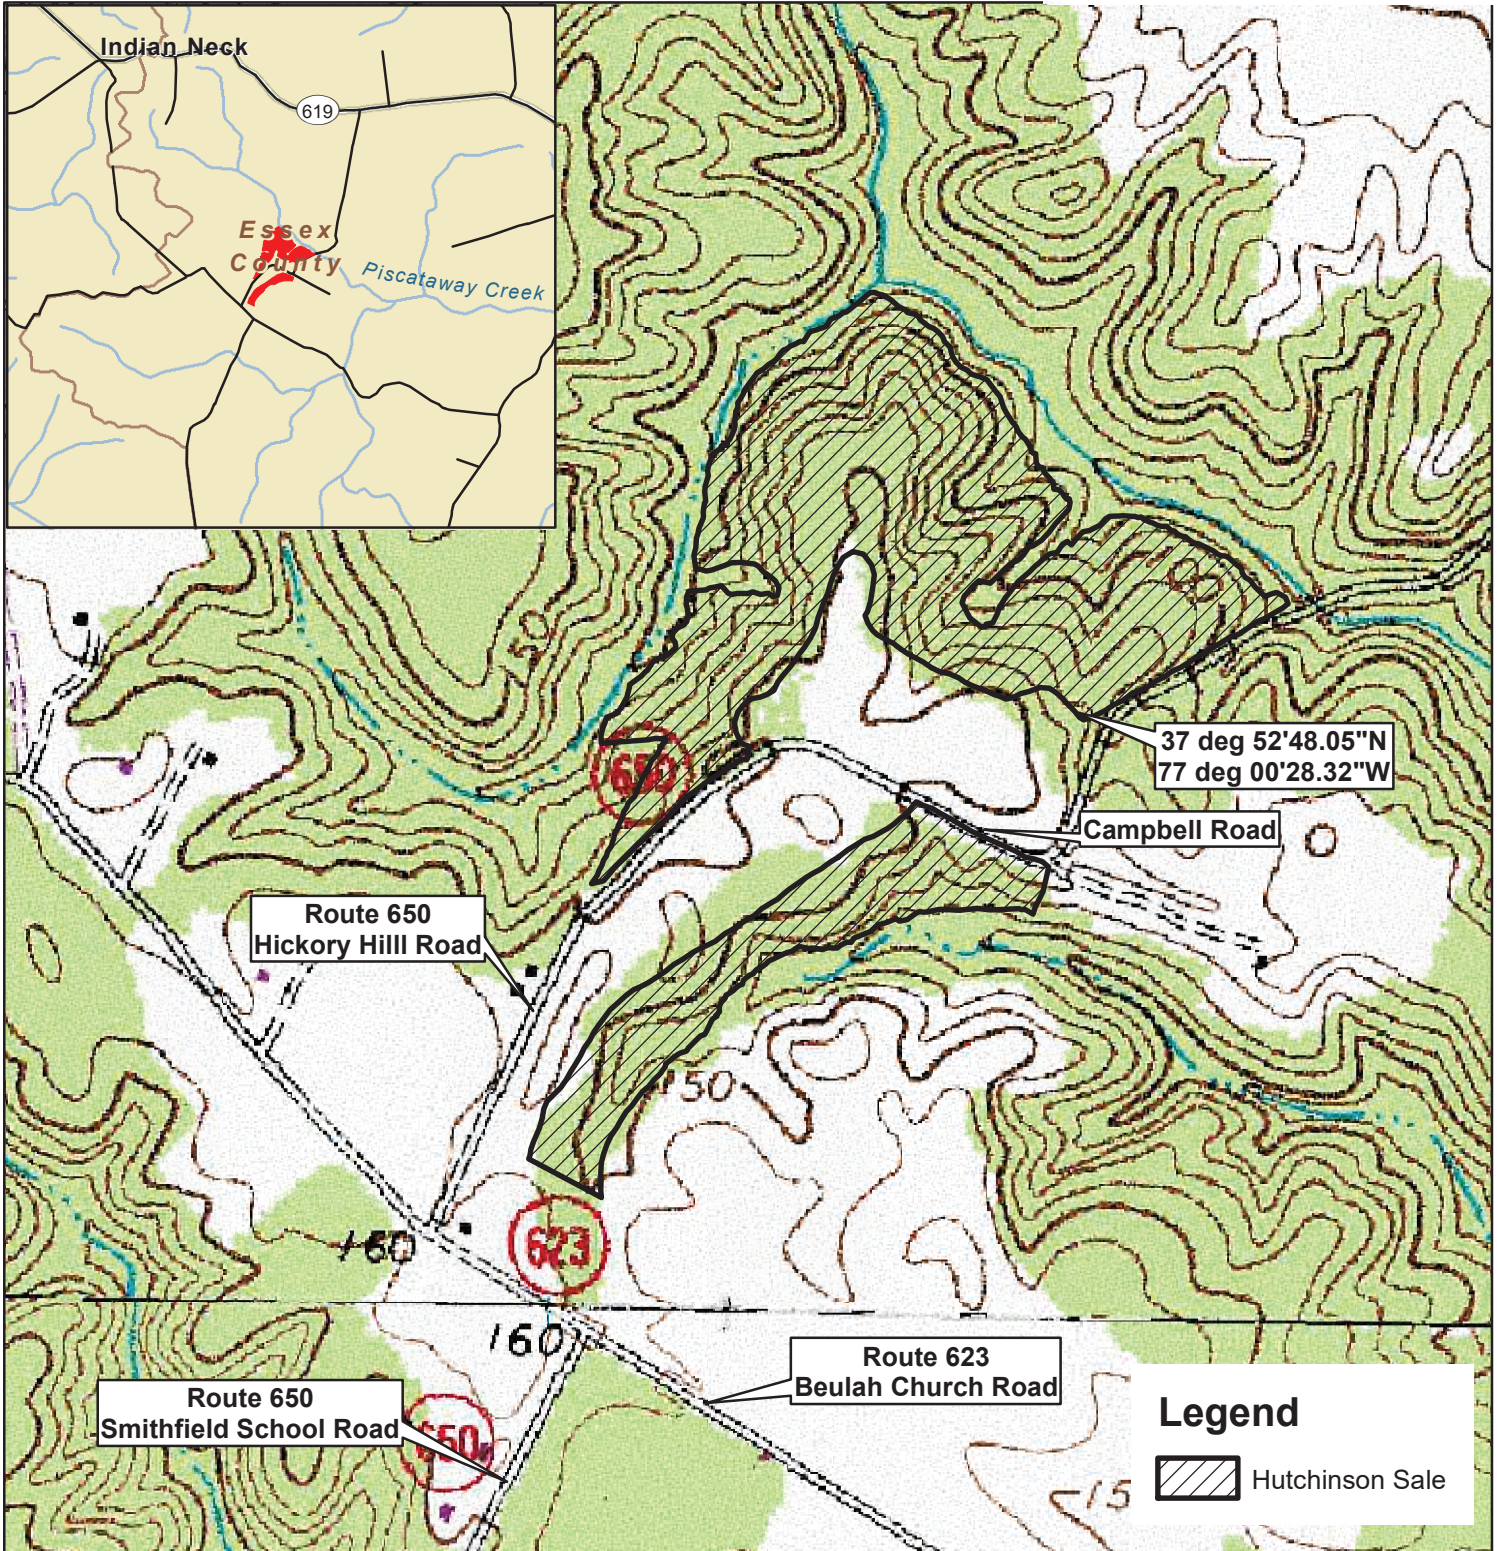

Hutchinson Tract

Essex County, VA
Sale Area: 51 +/- Acres (by GPS)

FRM, Inc.
7840 Richmond-Tappahannock Hwy.
Aylett, VA 23009
804.769.3948 Office
804.840.3362 Mobile
804.769.0853 Fax
brian@frmva.com

Consulting Foresters
and
Timberland Appraisers

Harvest Boundaries Marked With Blue Paint
No Harvest From Within SMZ

1 inch = 660 feet

Timber sale at 10 am Thurs., January 10, 2019
At the Forest Resources Mgmt. Office

MBM 12/5/2018