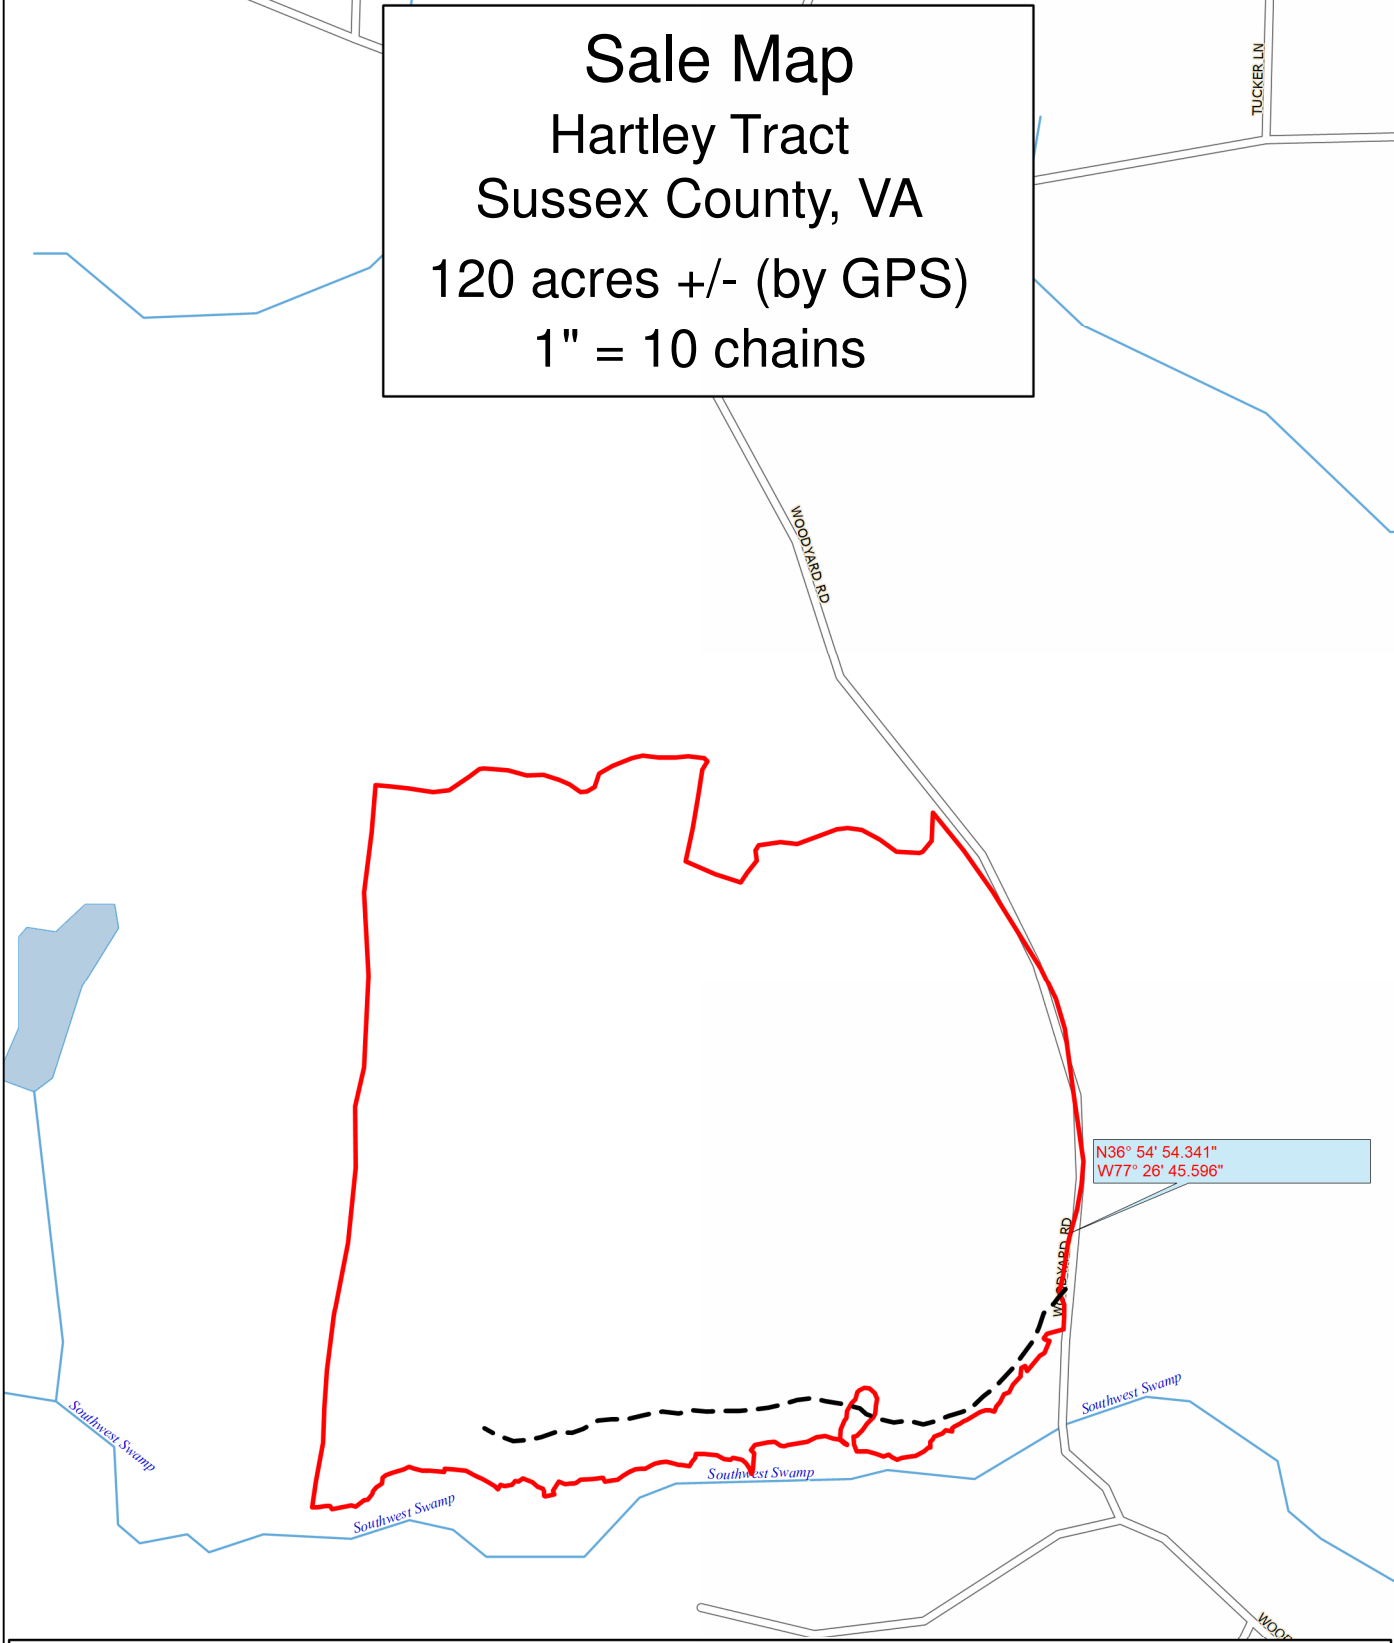

Sale Map
Hartley Tract
Sussex County, VA
120 acres +/- (by GPS)
1" = 10 chains

Harvest Boundaries Marked With Blue Paint
 No Timber Harvest From Within SMZ
 Lock Combo 2-0-0-0

Sale Location, Date, and Time
 Sussex County Court House
 Thursday Deember 12th, 10:00 am