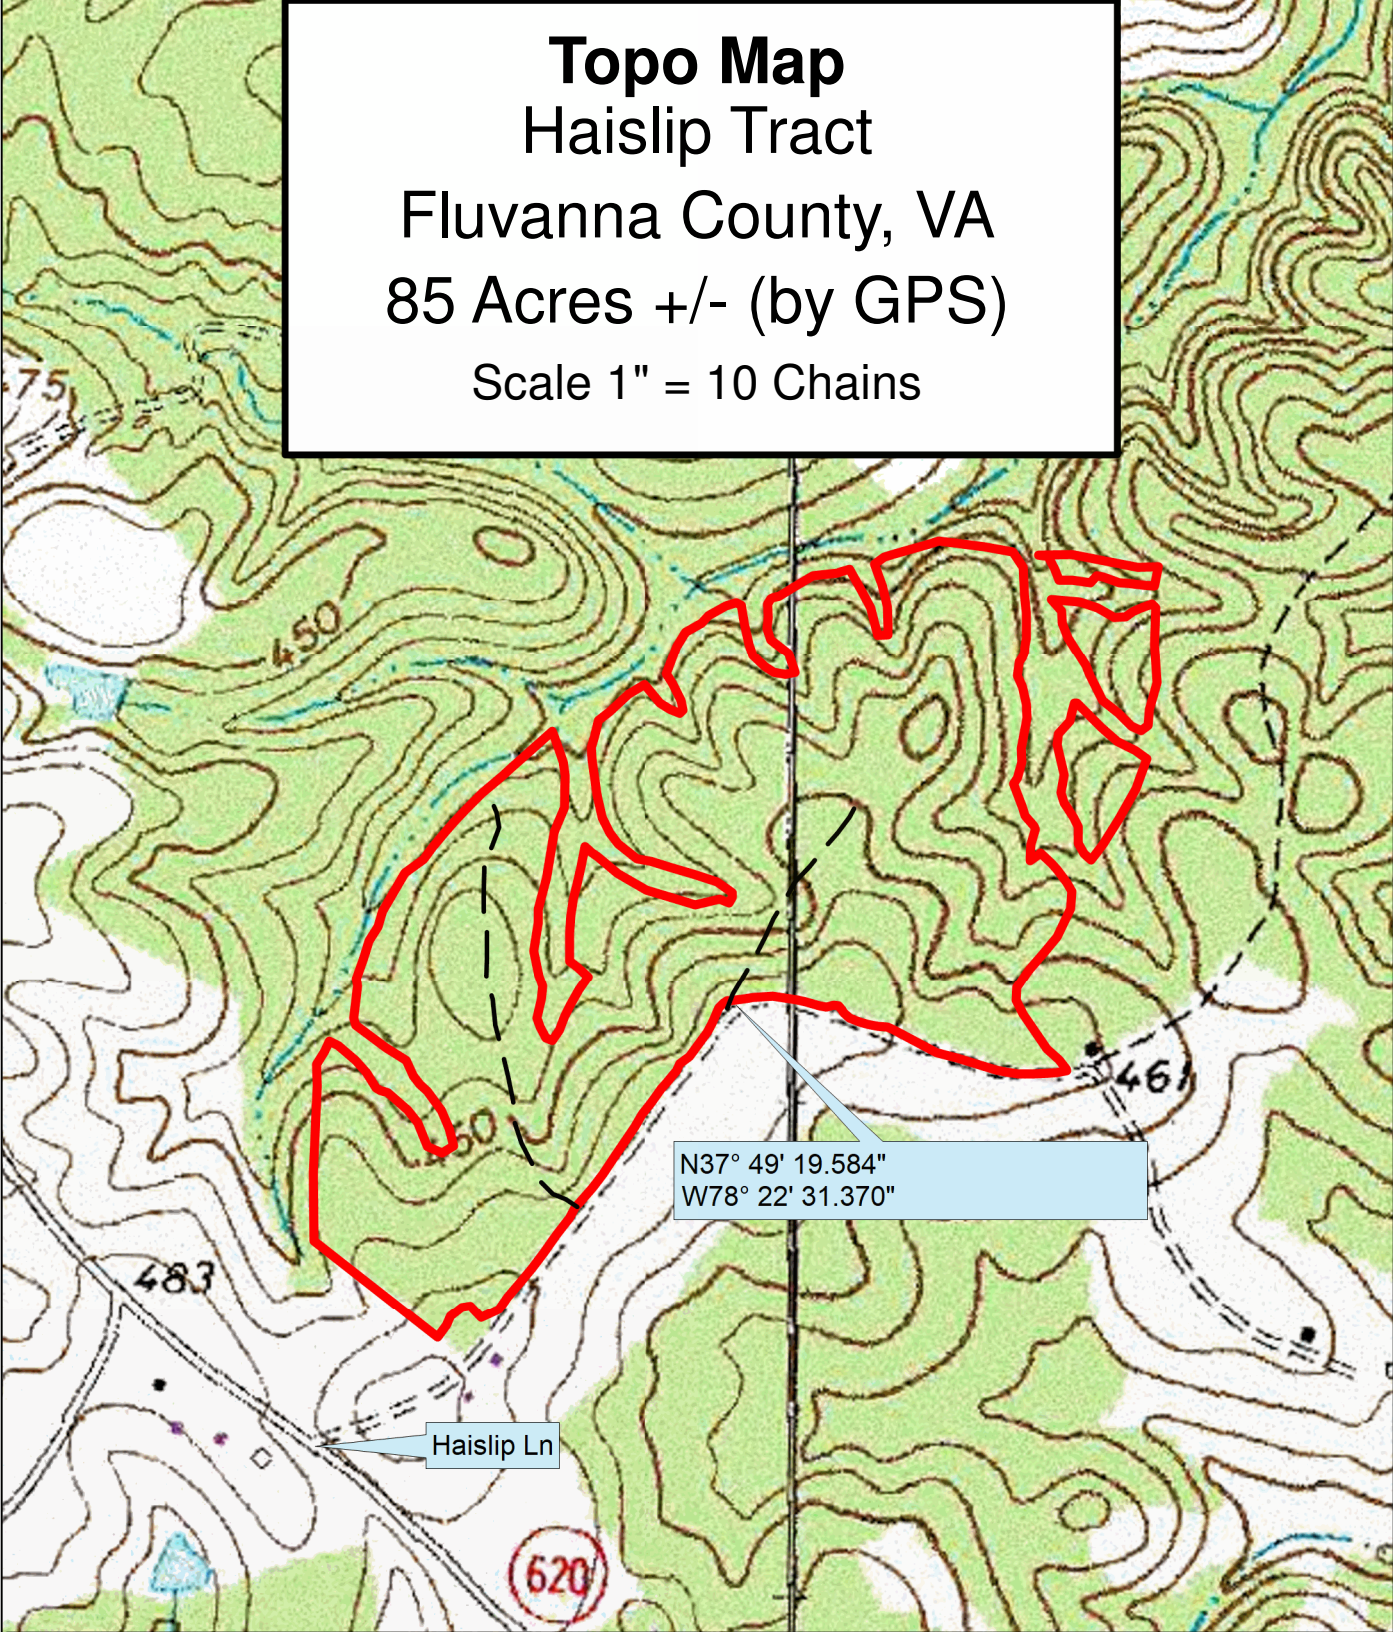

Topo Map
Haislip Tract
Fluvanna County, VA
85 Acres +/- (by GPS)
Scale 1" = 10 Chains

Lock Combo 2-0-0-0
 Harvest Boundaries Are Marked With Blue Paint
 Sale Date, Time, and Location:
 Fluvanna County Court House
Friday May 3rd,, 10:00 am