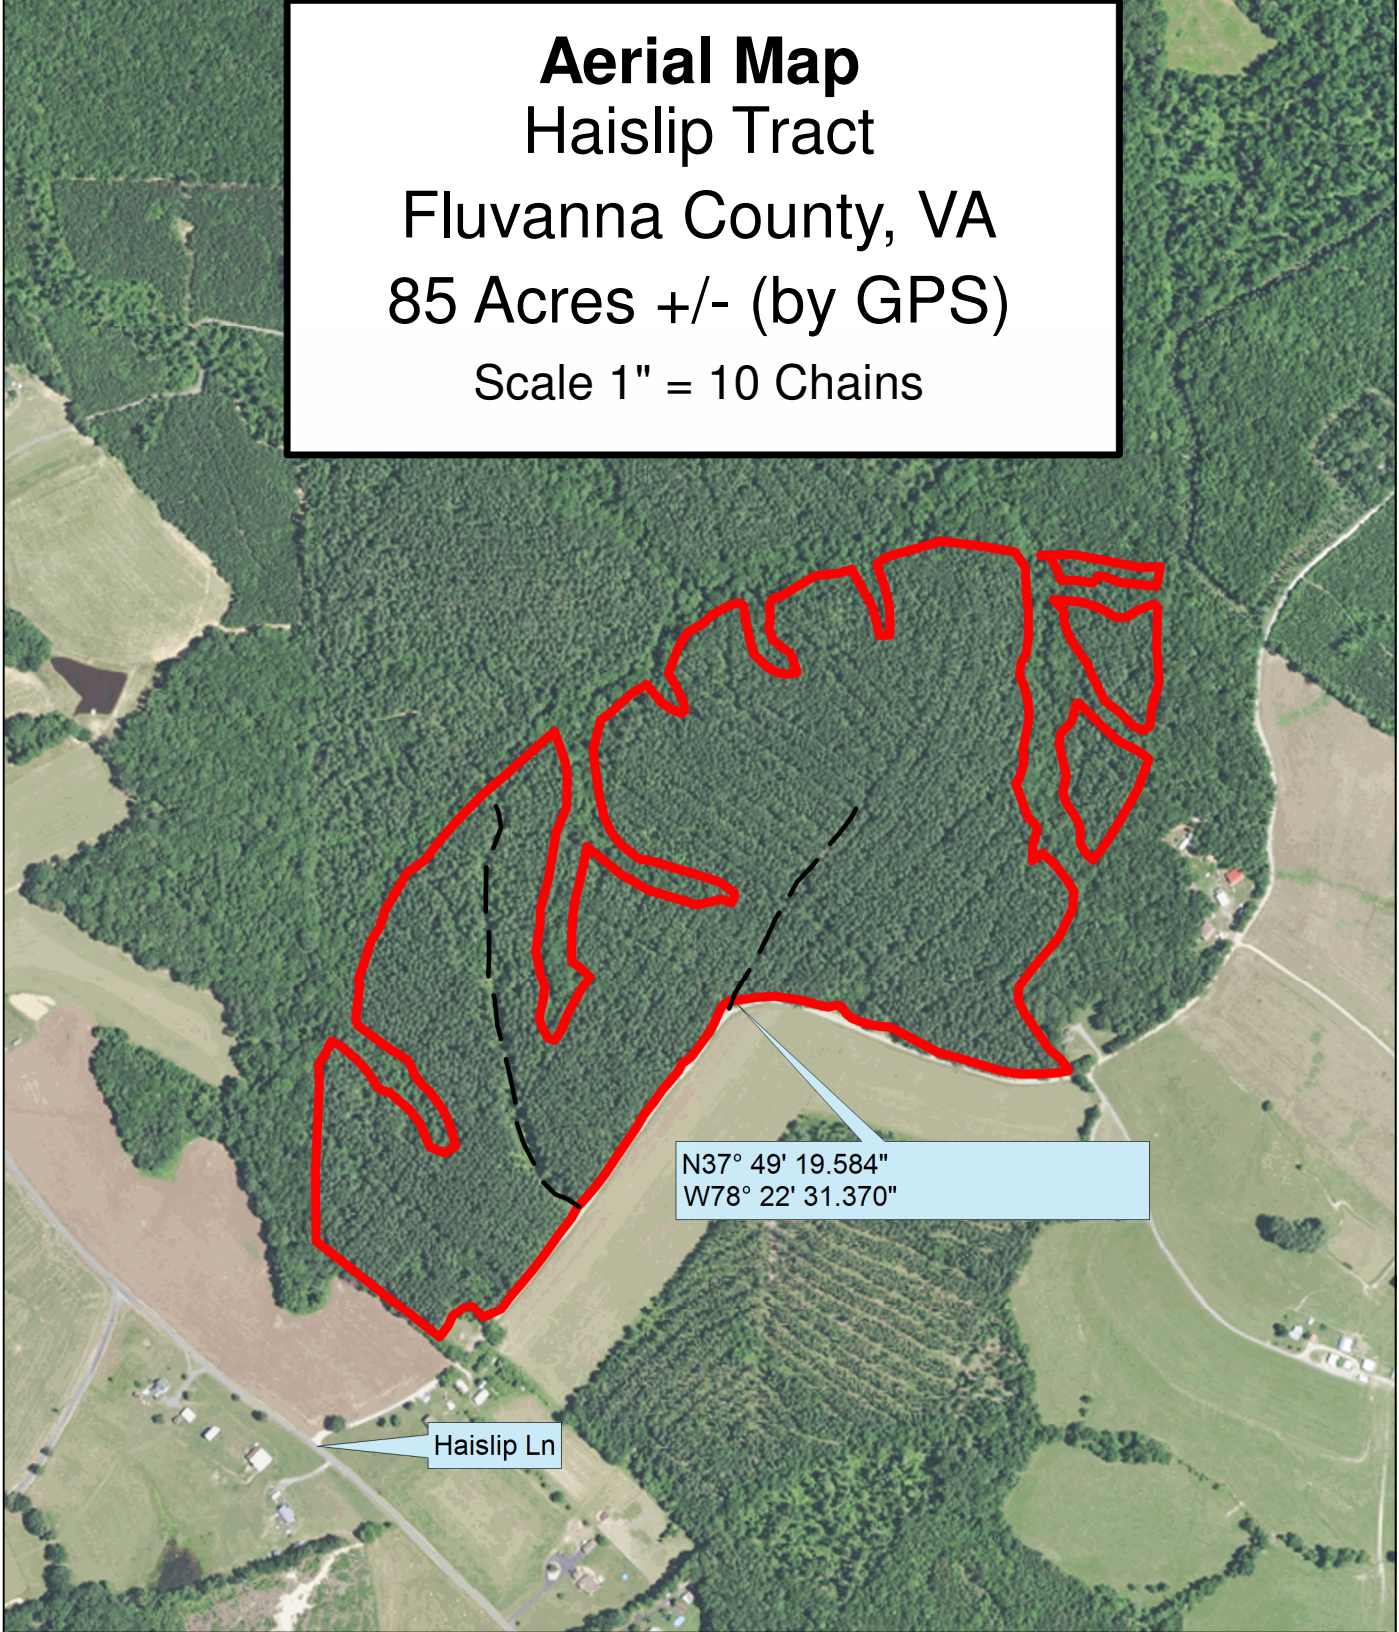

Aerial Map
Haislip Tract
Fluvanna County, VA
85 Acres +/- (by GPS)
Scale 1" = 10 Chains

N37° 49' 19.584"
 W78° 22' 31.370"

Haislip Ln

Lock Combo 2-0-0-0
 Harvest Boundaries Are Marked With Blue Paint
 Sale Date, Time, and Location:
 Fluvanna County Court House
Friday May 3rd., 10:00 am