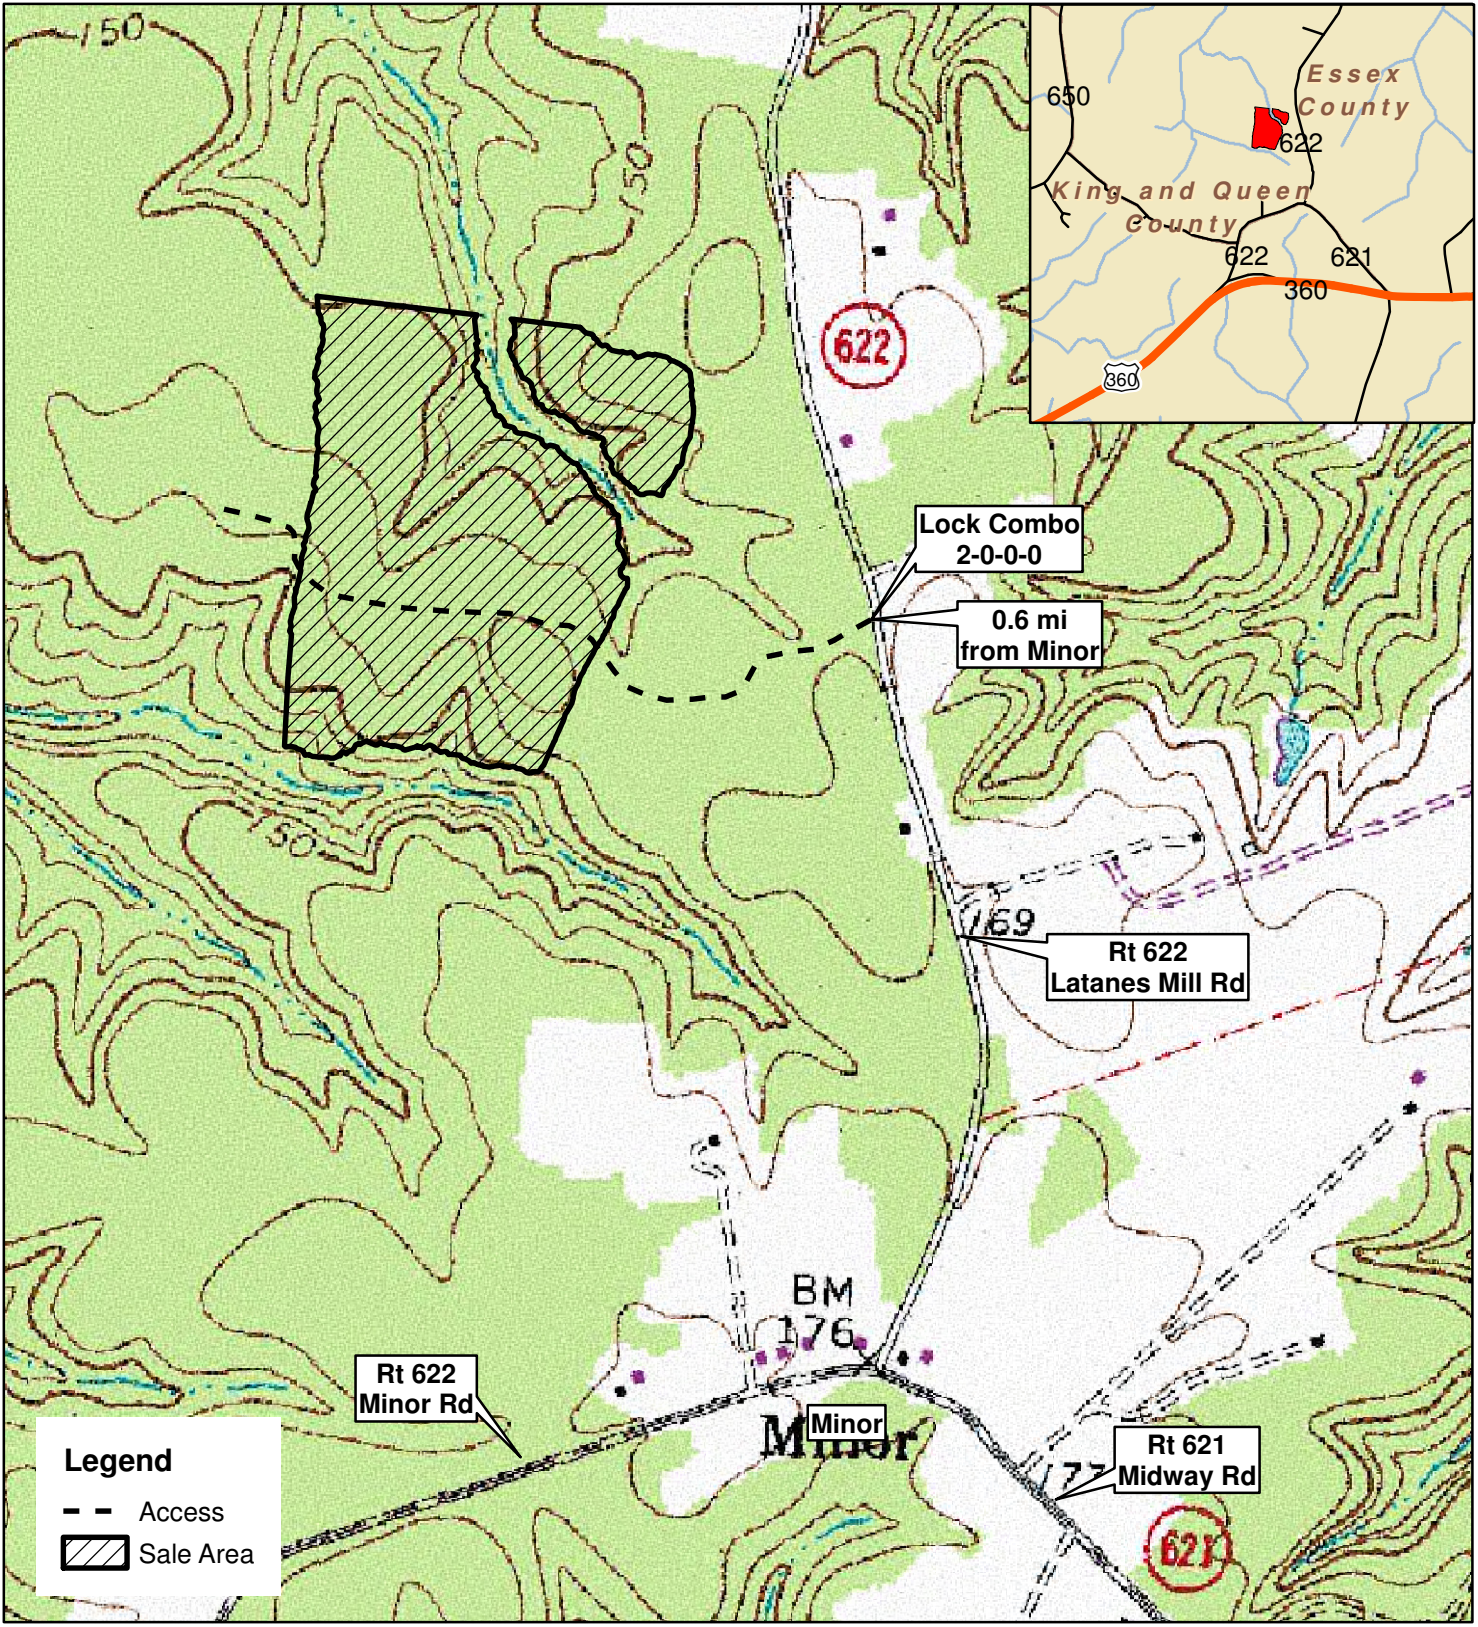

HAILE TRACT

Essex County, VA
Sale Area: 47 +/- Acres (by GPS)

Forest Resources Management, Inc.
7840 Richmond-Tappahannock Highway
Aylett, Virginia 23009
(804)769-3948 Office
(804)769-0853 Fax
(804)690-7011 Mobile
John@FRMVA.com
FRMVA.com

Consulting Foresters
and
Timberland Appraisers

Harvest Boundaries Marked With Blue Paint
No Harvest From Within SMZ
1 inch = 750 feet

Timber sale at 10 am Thurs., March 21, 2019
At the Forest Resources Mgmt Office
JRR 2/5/2019