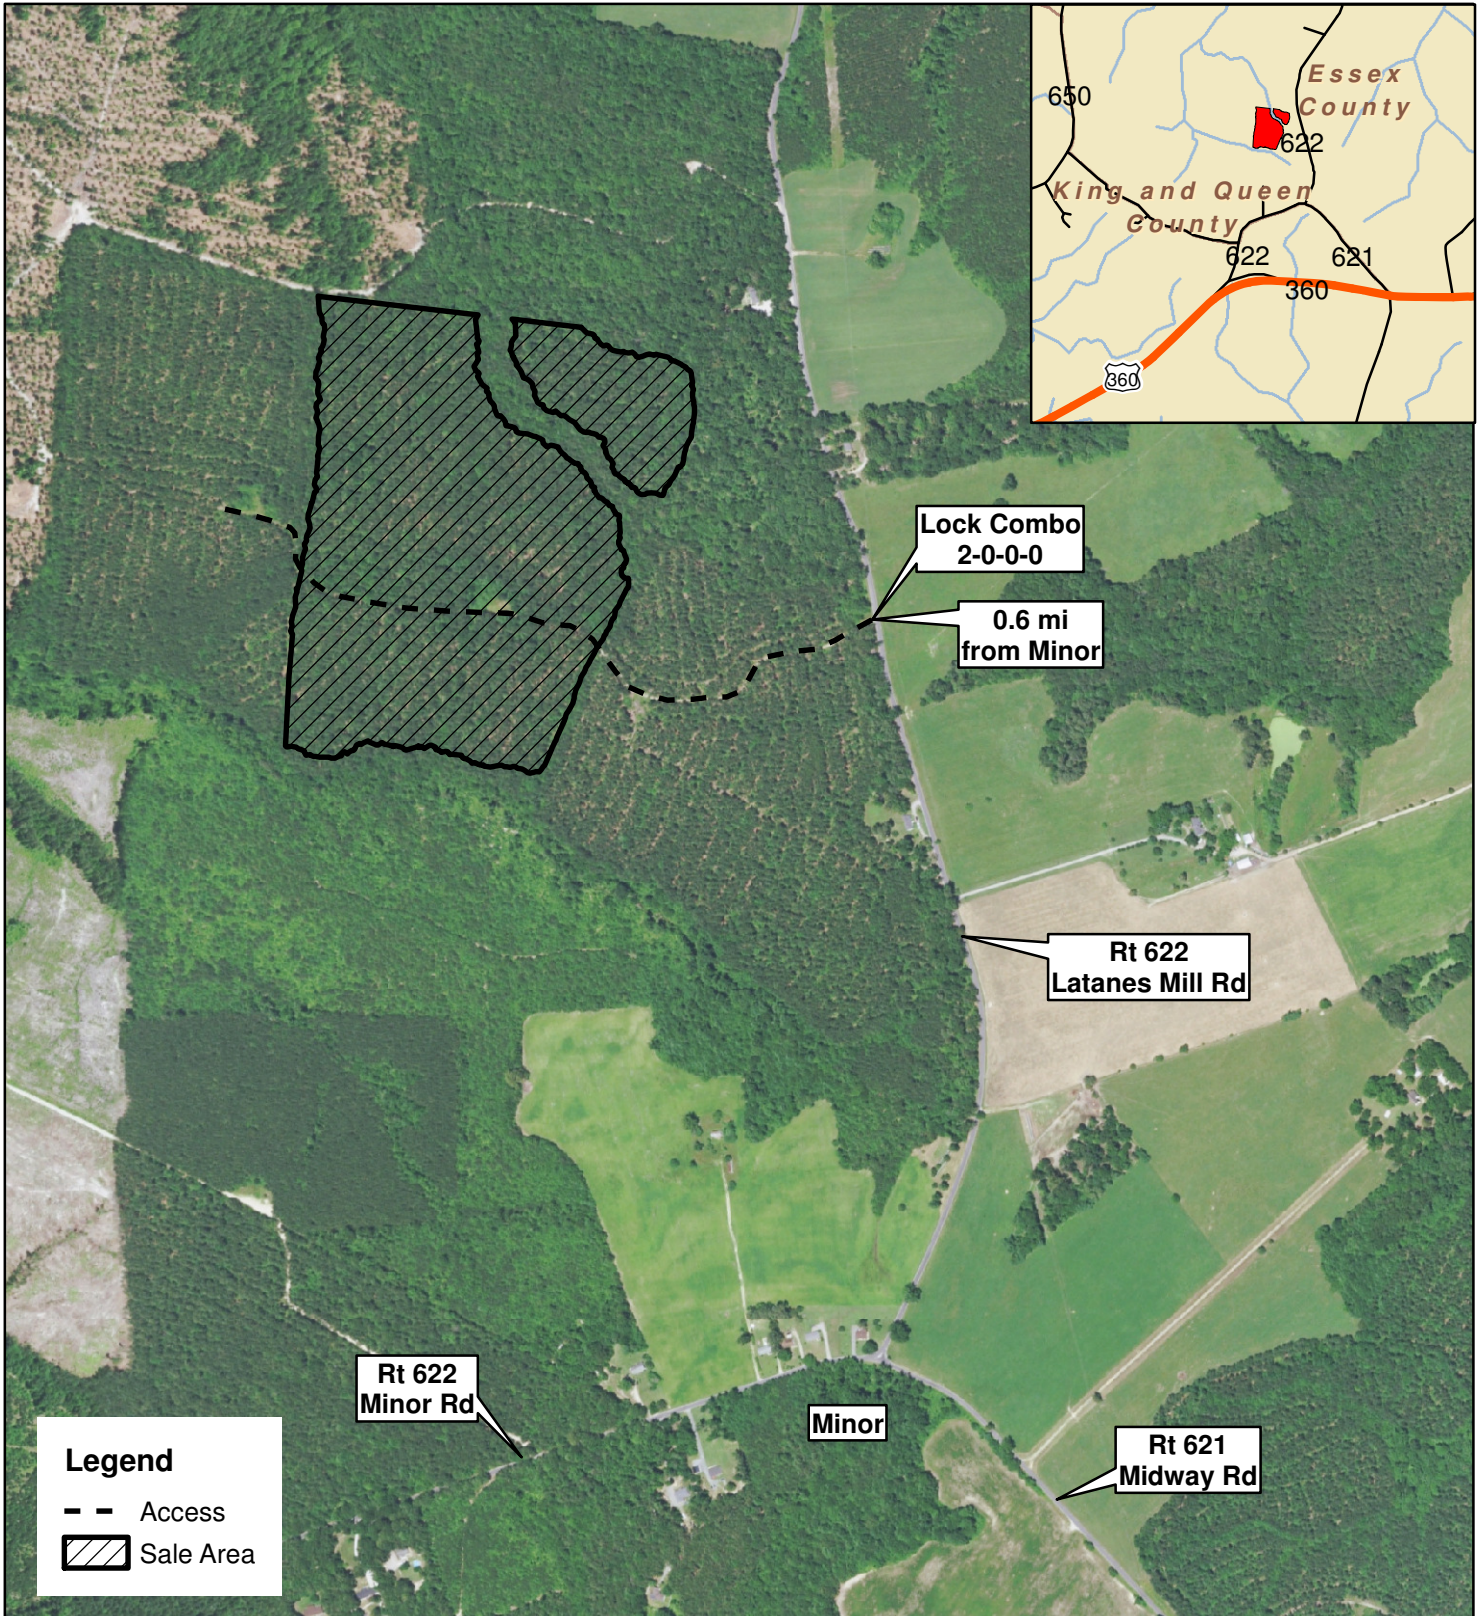

# HAILE TRACT

Essex County, VA  
Sale Area: 47 +/- Acres (by GPS)

Forest Resources Management, Inc.  
7840 Richmond-Tappahannock Highway  
Aylett, Virginia 23009  
(804)769-3948 Office  
(804)769-0853 Fax  
(804)690-7011 Mobile  
John@FRMVA.com  
FRMVA.com

*Consulting Foresters  
and  
Timberland Appraisers*

**Legend**

- - Access
-  Sale Area

Harvest Boundaries Marked With Blue Paint  
No Harvest From Within SMZ  
1 inch = 750 feet

Timber sale at 10 am Thurs., March 21, 2019  
At the Forest Resources Mgmt Office  
JRR 2/5/2019