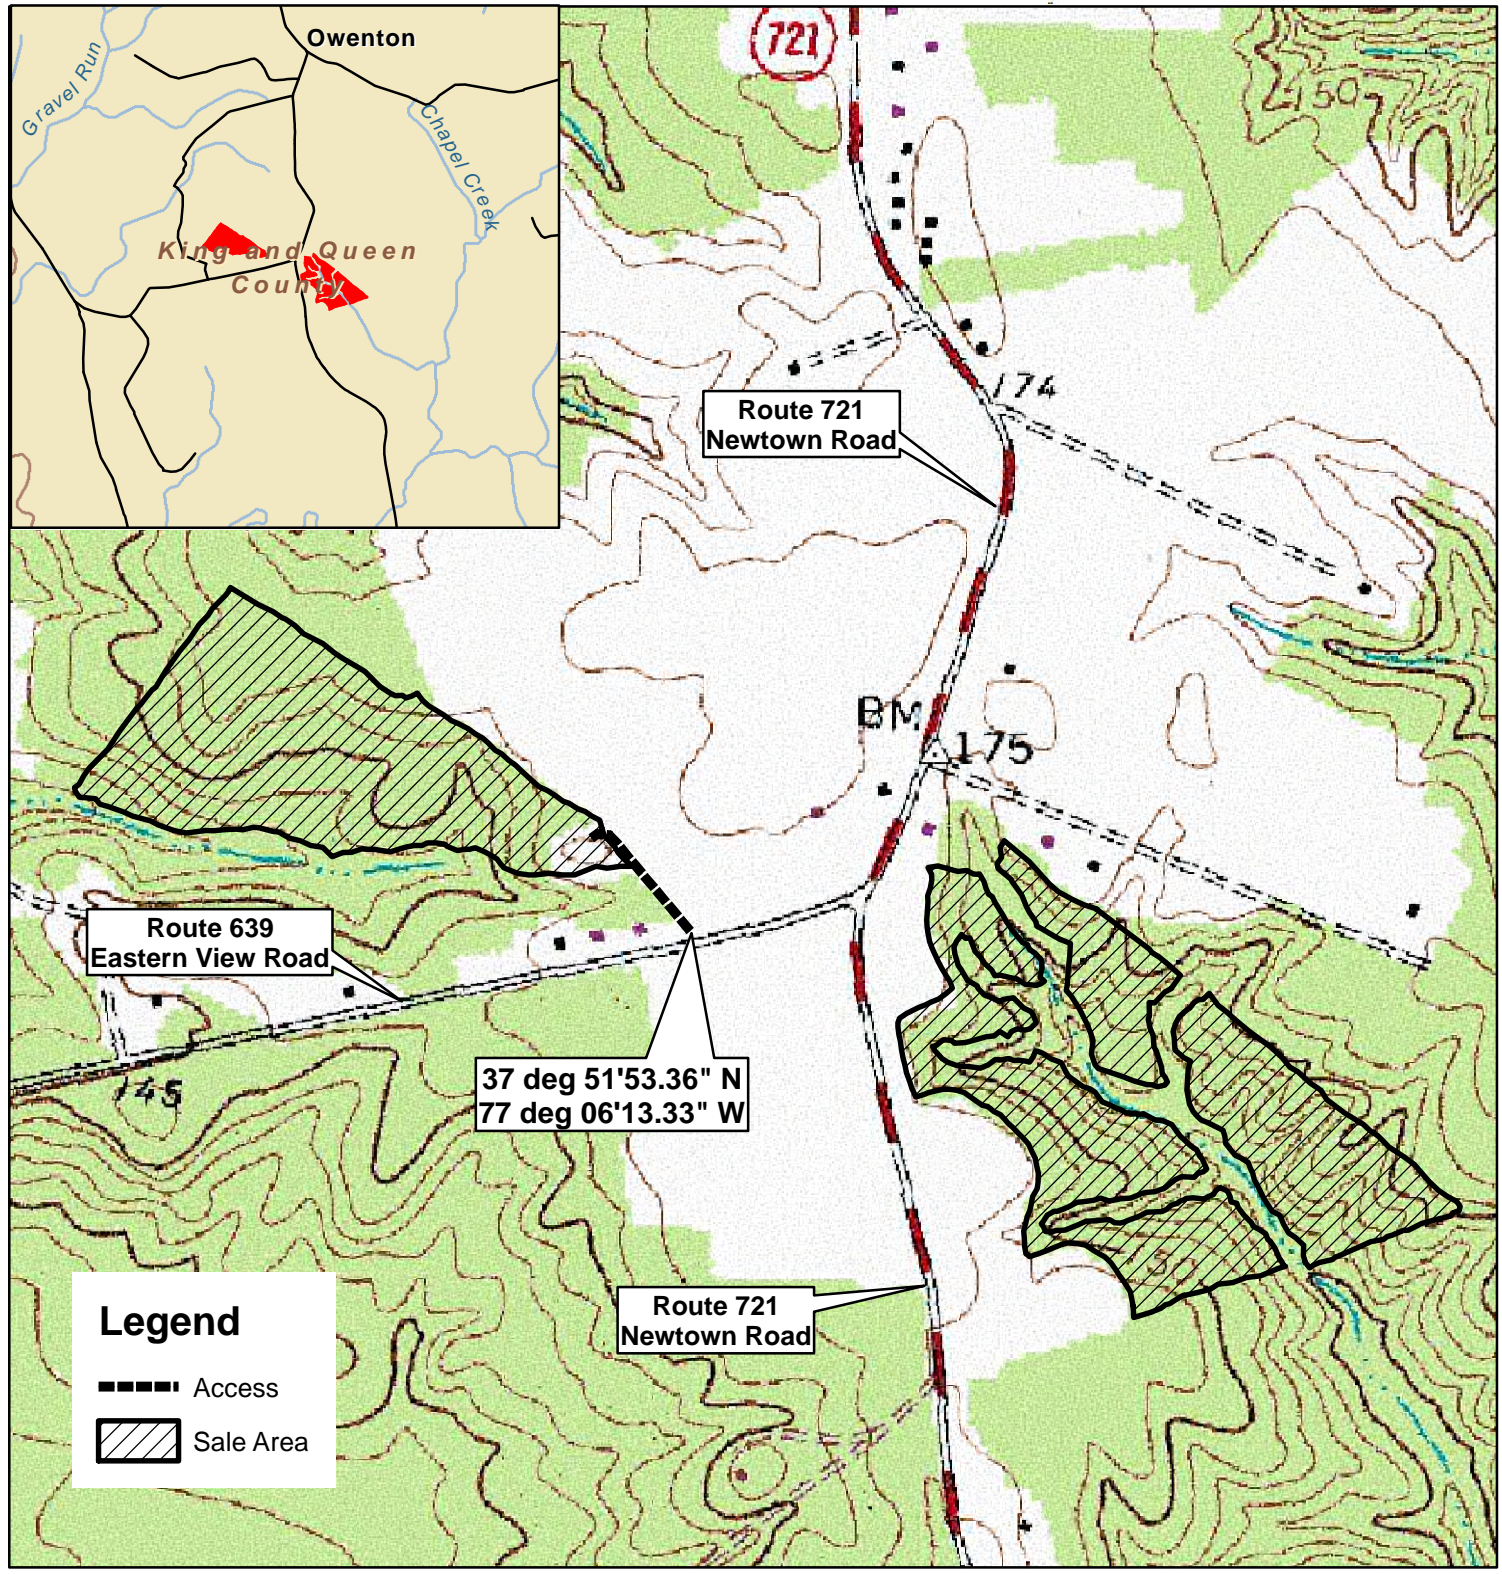

Eastern View Tract

King & Queen County, VA
Sale Area: 61+/- Acres (by GPS)

FRM, Inc.
7840 Richmond-Tappahannock Hwy.
Aylett, VA 23009
804.769.3948 Office
804.840.3362 Mobile
804.769.0853 Fax
brian@frmva.com

Consulting Foresters
and
Timberland Appraisers

Harvest Boundaries Marked With Blue Paint
No Harvest From Within SMZ
1 inch = 750 feet

Timber sale at 11 am Thurs., January 31, 2019
At the Forest Resources Mgmt. Office
MBM 1/16/2019