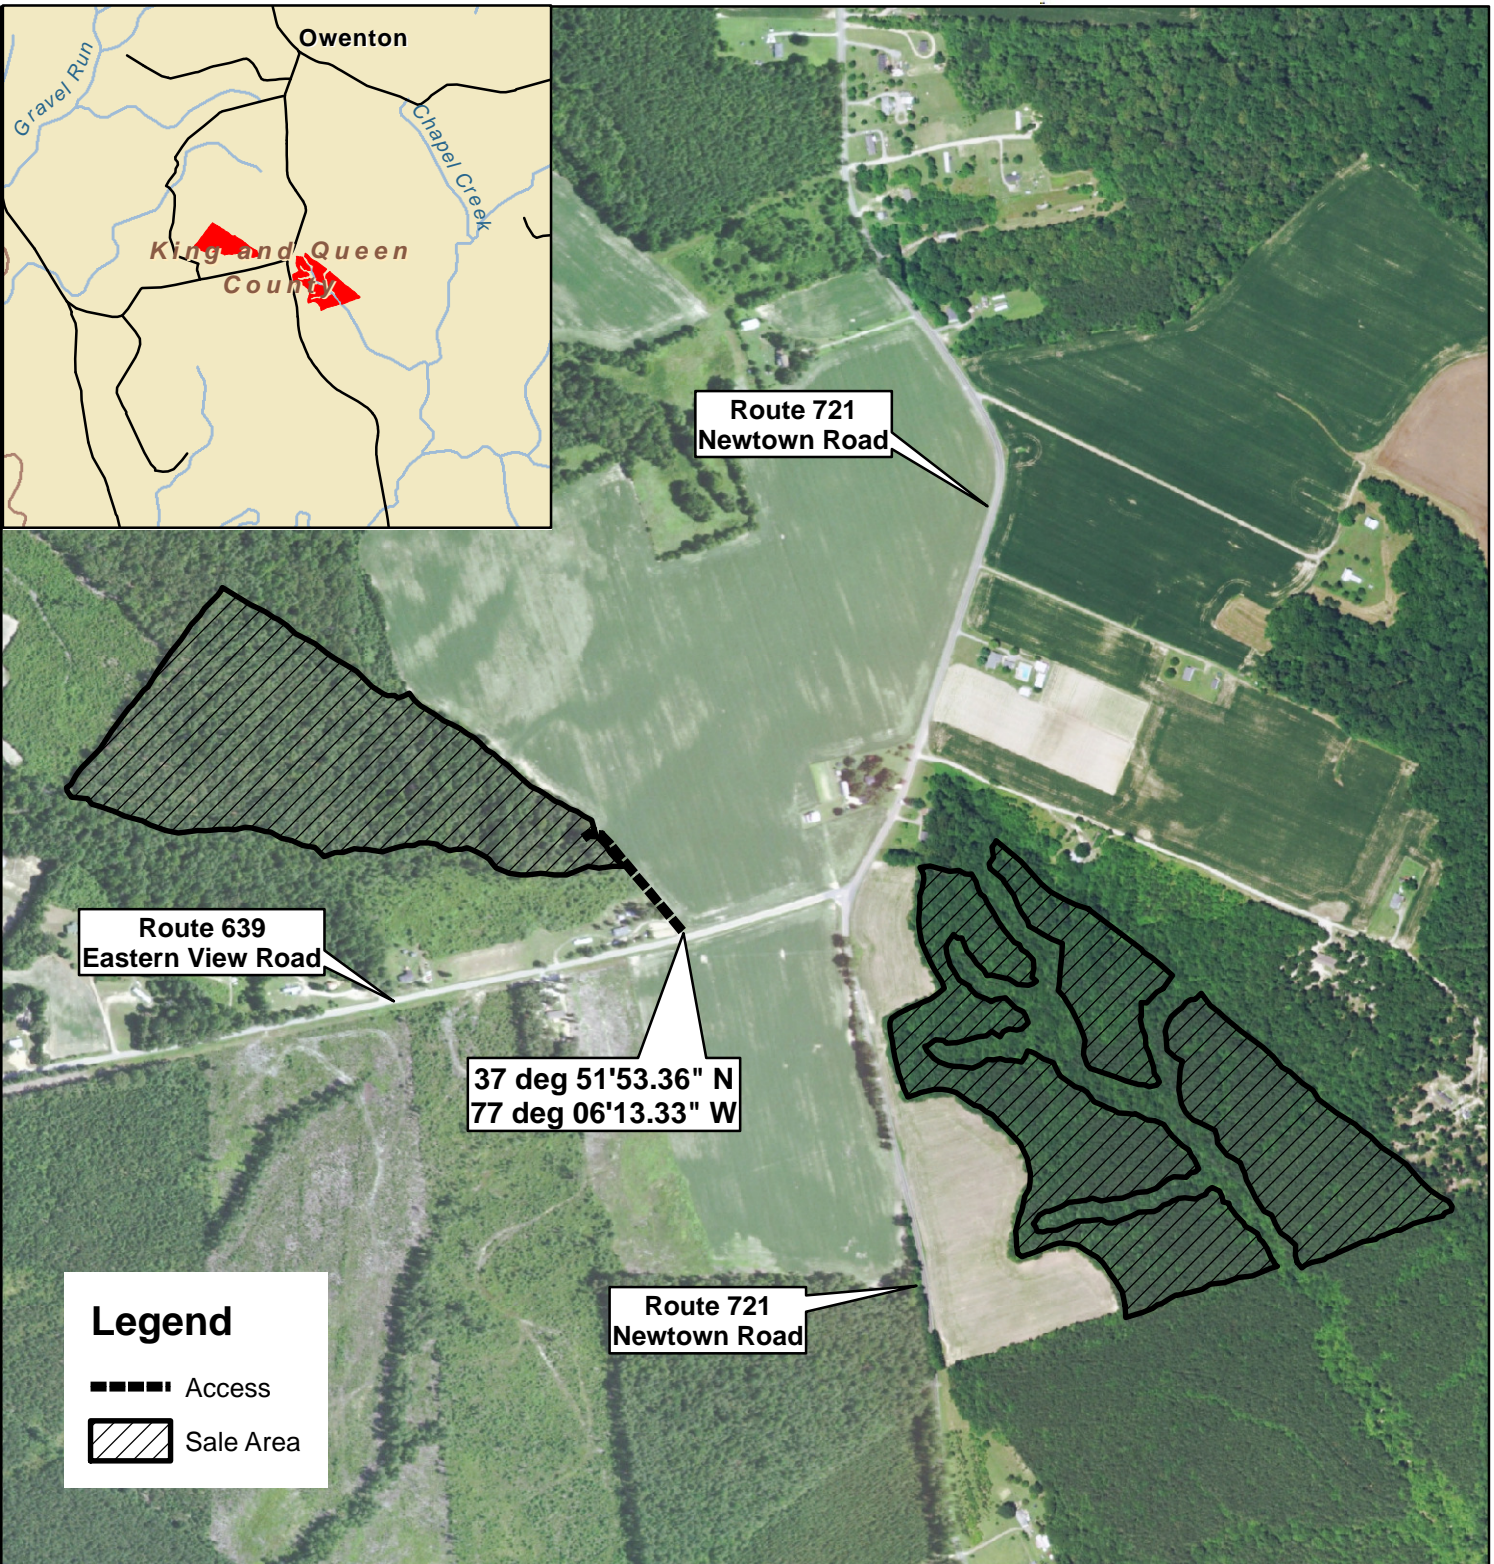

# Eastern View Tract

King & Queen County, VA  
Sale Area: 61+/- Acres (by GPS)

F R M, Inc.  
7840 Richmond-Tappahannock Hwy.  
Aylett, VA 23009  
804.769.3948 Office  
804.840.3362 Mobile  
804.769.0853 Fax  
brian@frmva.com

*Consulting Foresters  
and  
Timberland Appraisers*

Route 639  
Eastern View Road

Route 721  
Newtown Road

Route 721  
Newtown Road

37 deg 51'53.36" N  
77 deg 06'13.33" W

**Legend**

- Access
-  Sale Area

Harvest Boundaries Marked With Blue Paint  
No Harvest From Within SMZ  
1 inch = 750 feet