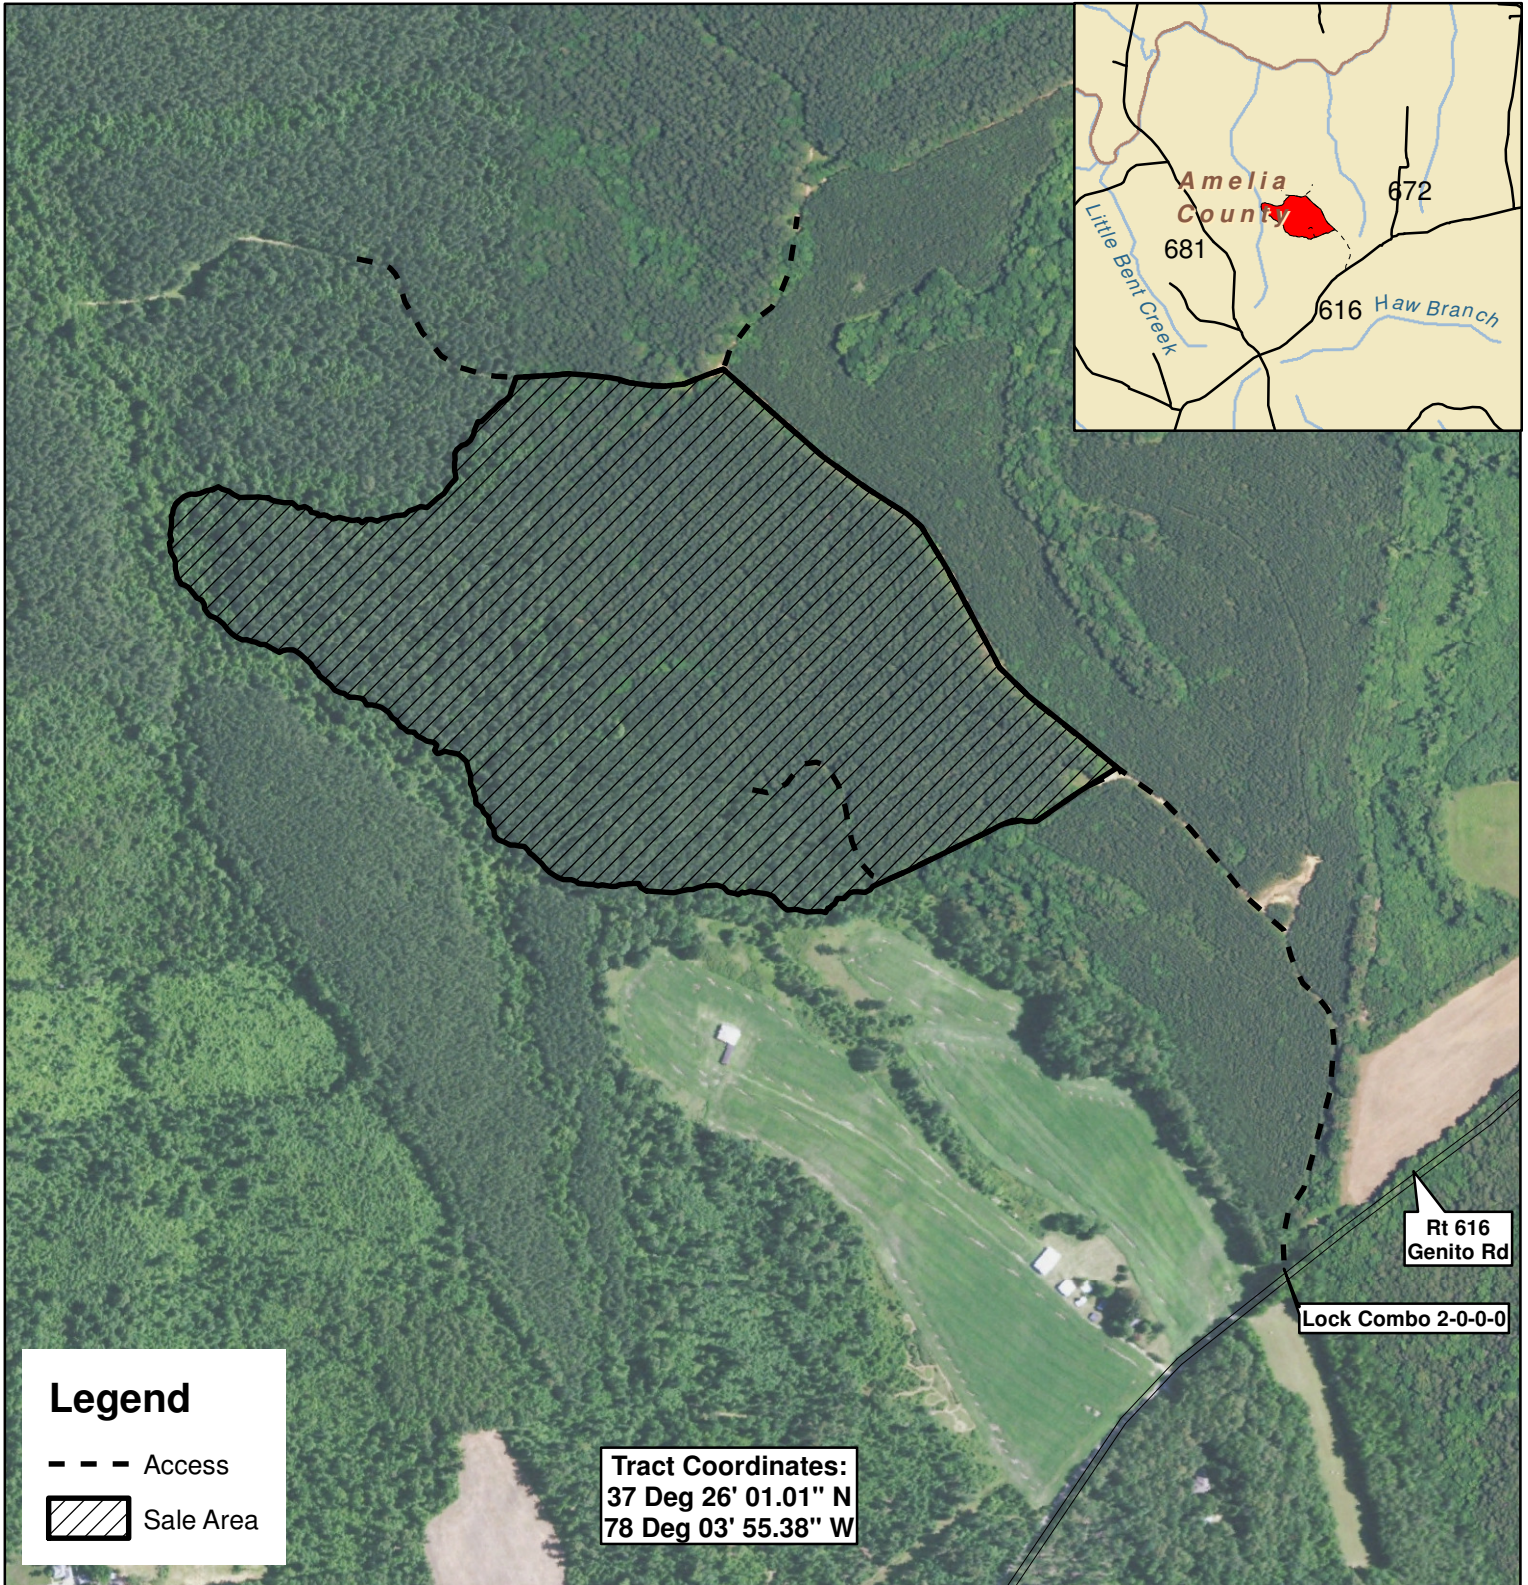

# Boswell Brickhouse Tract

Amelia County, VA

Sale Area: 79 +/- Acres (by GPS)

Forest Resources Management, Inc.  
7840 Richmond-Tappahannock Highway  
Aylett, Virginia 23009  
(804)769-3948 Office  
(804)769-0853 Fax  
(804)690-7011 Mobile  
John@FRMVA.com  
FRMVA.com

Consulting Foresters  
and  
Timberland Appraisers

Harvest Boundaries Marked With BLUE Paint  
No Harvest From Within SMZ  
1 inch = 660 feet

Timber sale at 10 am Thurs., January 9, 2020  
At the Amelia County Courthouse  
JRR 12/4/2019