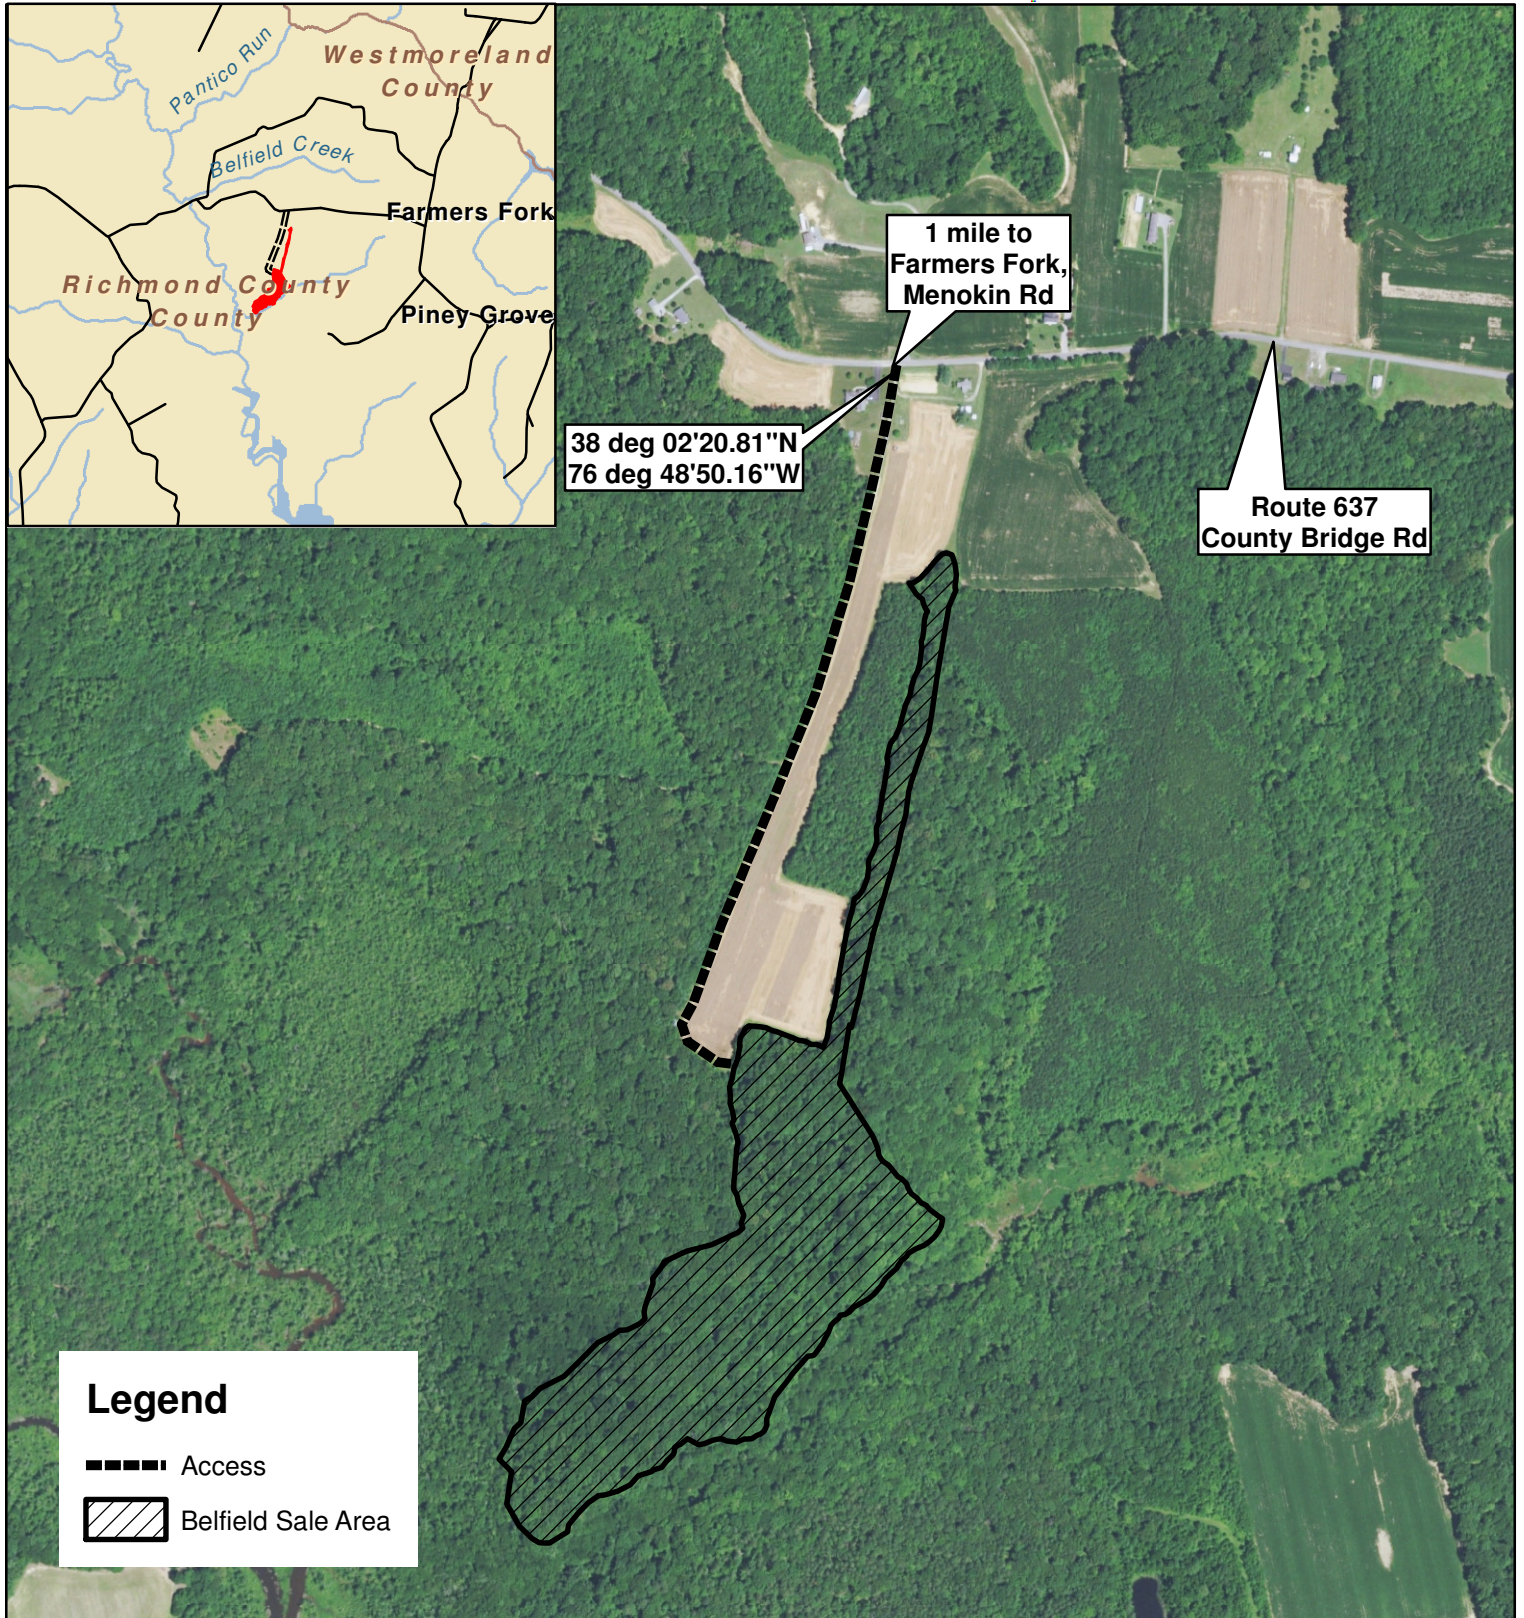

Belfield Tract

Richmond County, VA
Sale Area: 27 +/- Acres

F R M, Inc.
7840 Richmond-Tappahannock Hwy.
Aylett, VA 23009
804.769.3948 Office
804.840.3362 Mobile
804.769.0853 Fax
brian@frmva.com

Consulting Foresters
and
Timberland Appraisers

Harvest Boundaries Marked With Blue Paint
No Harvest From Within SMZ

1 inch = 660 feet

Timber sale at 10 am Thurs., May 2, 2019
At the Forest Resources Mgmt. Office

MBM 3/26/2019