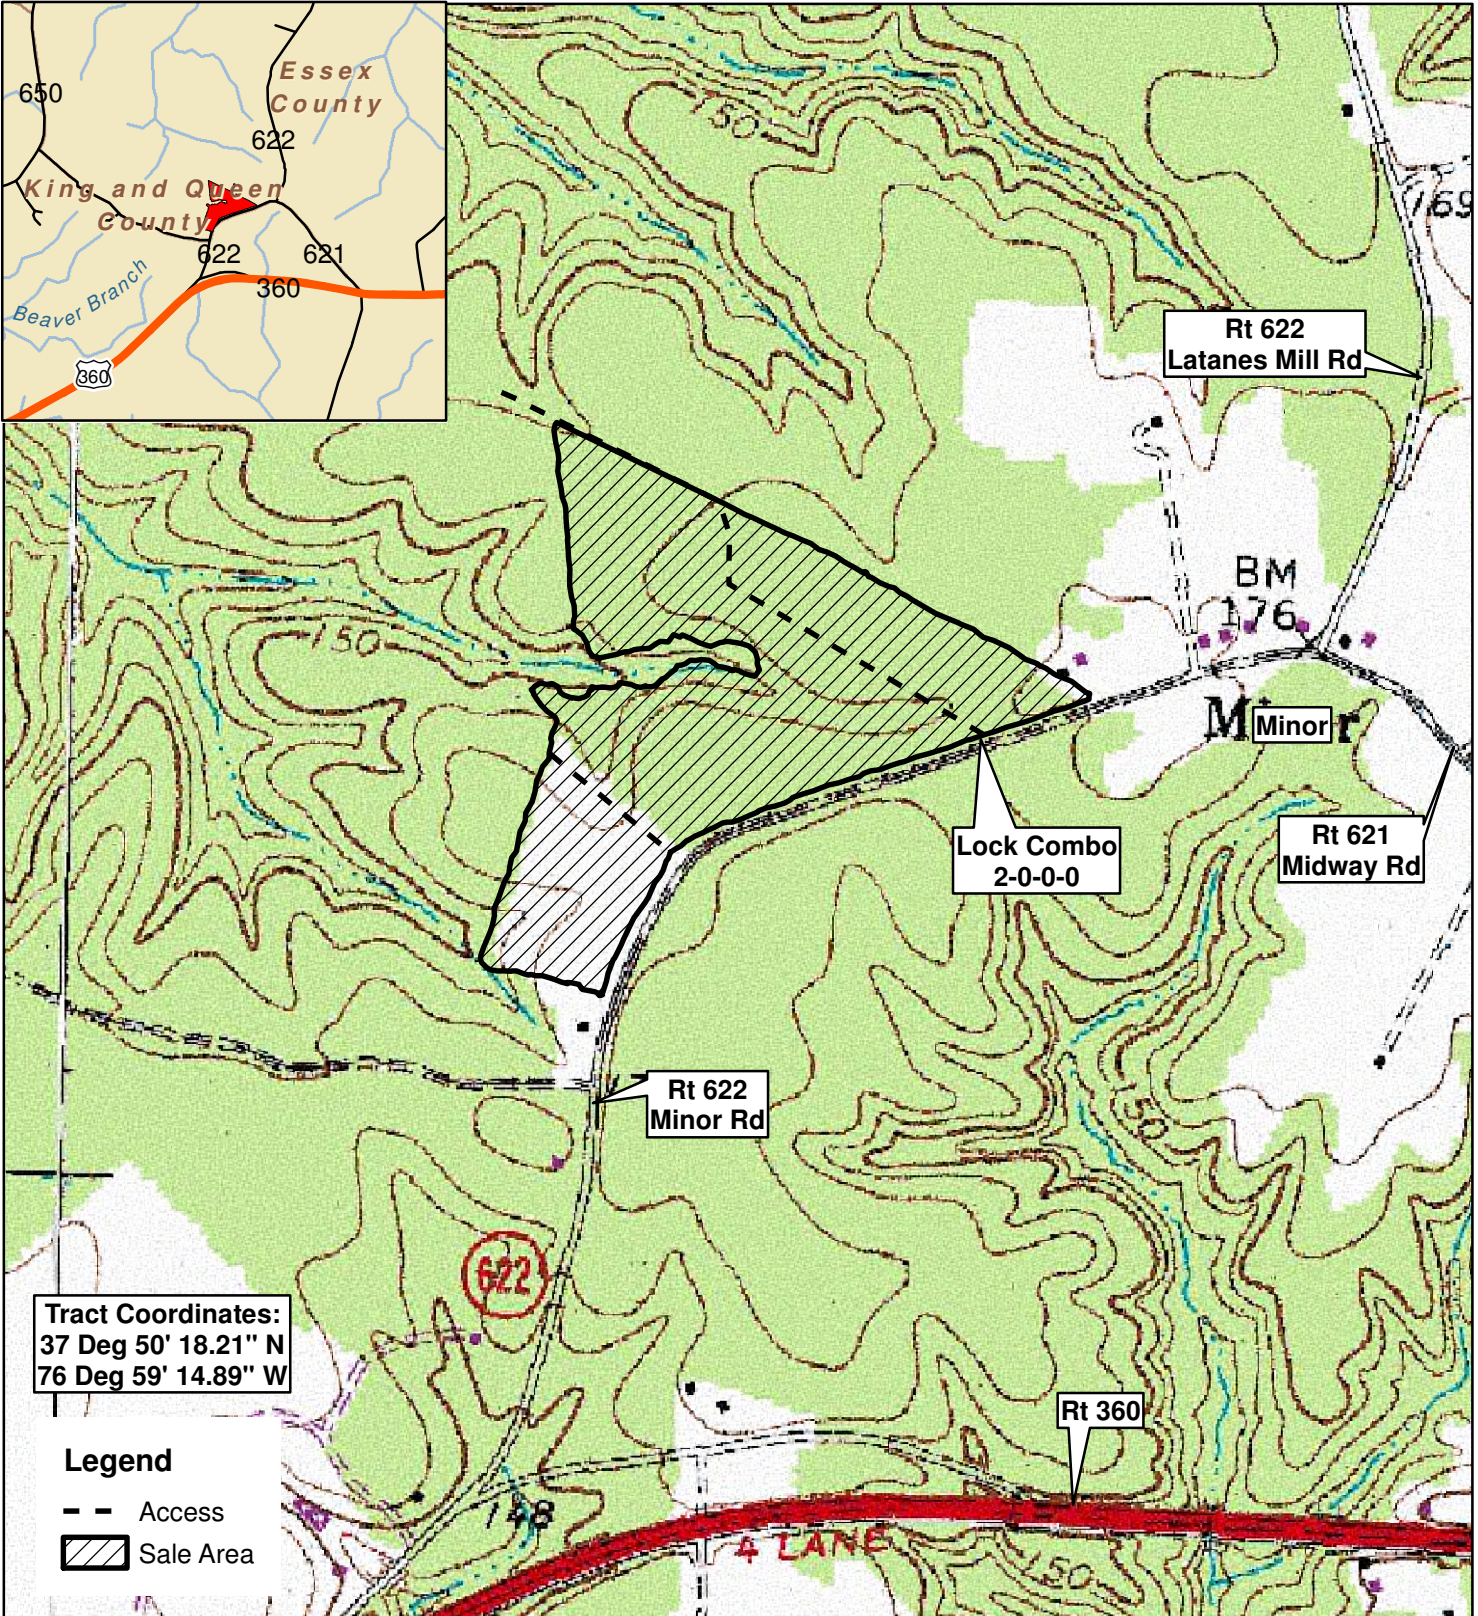

BEAVER POND TRACT

Essex County, VA
Sale Area: 46 +/- Acres (by GPS)

Forest Resources Management, Inc.
7840 Richmond-Tappahannock Highway
Aylett, Virginia 23009
(804)769-3948 Office
(804)769-0853 Fax
(804)690-7011 Mobile
John@FRMVA.com
FRMVA.com

Consulting Foresters
and
Timberland Appraisers

Tract Coordinates:
37 Deg 50' 18.21" N
76 Deg 59' 14.89" W

Legend

- - Access
-  Sale Area

Harvest Boundaries Marked With Blue Paint
No Harvest From Within SMZ
1 inch = 750 feet