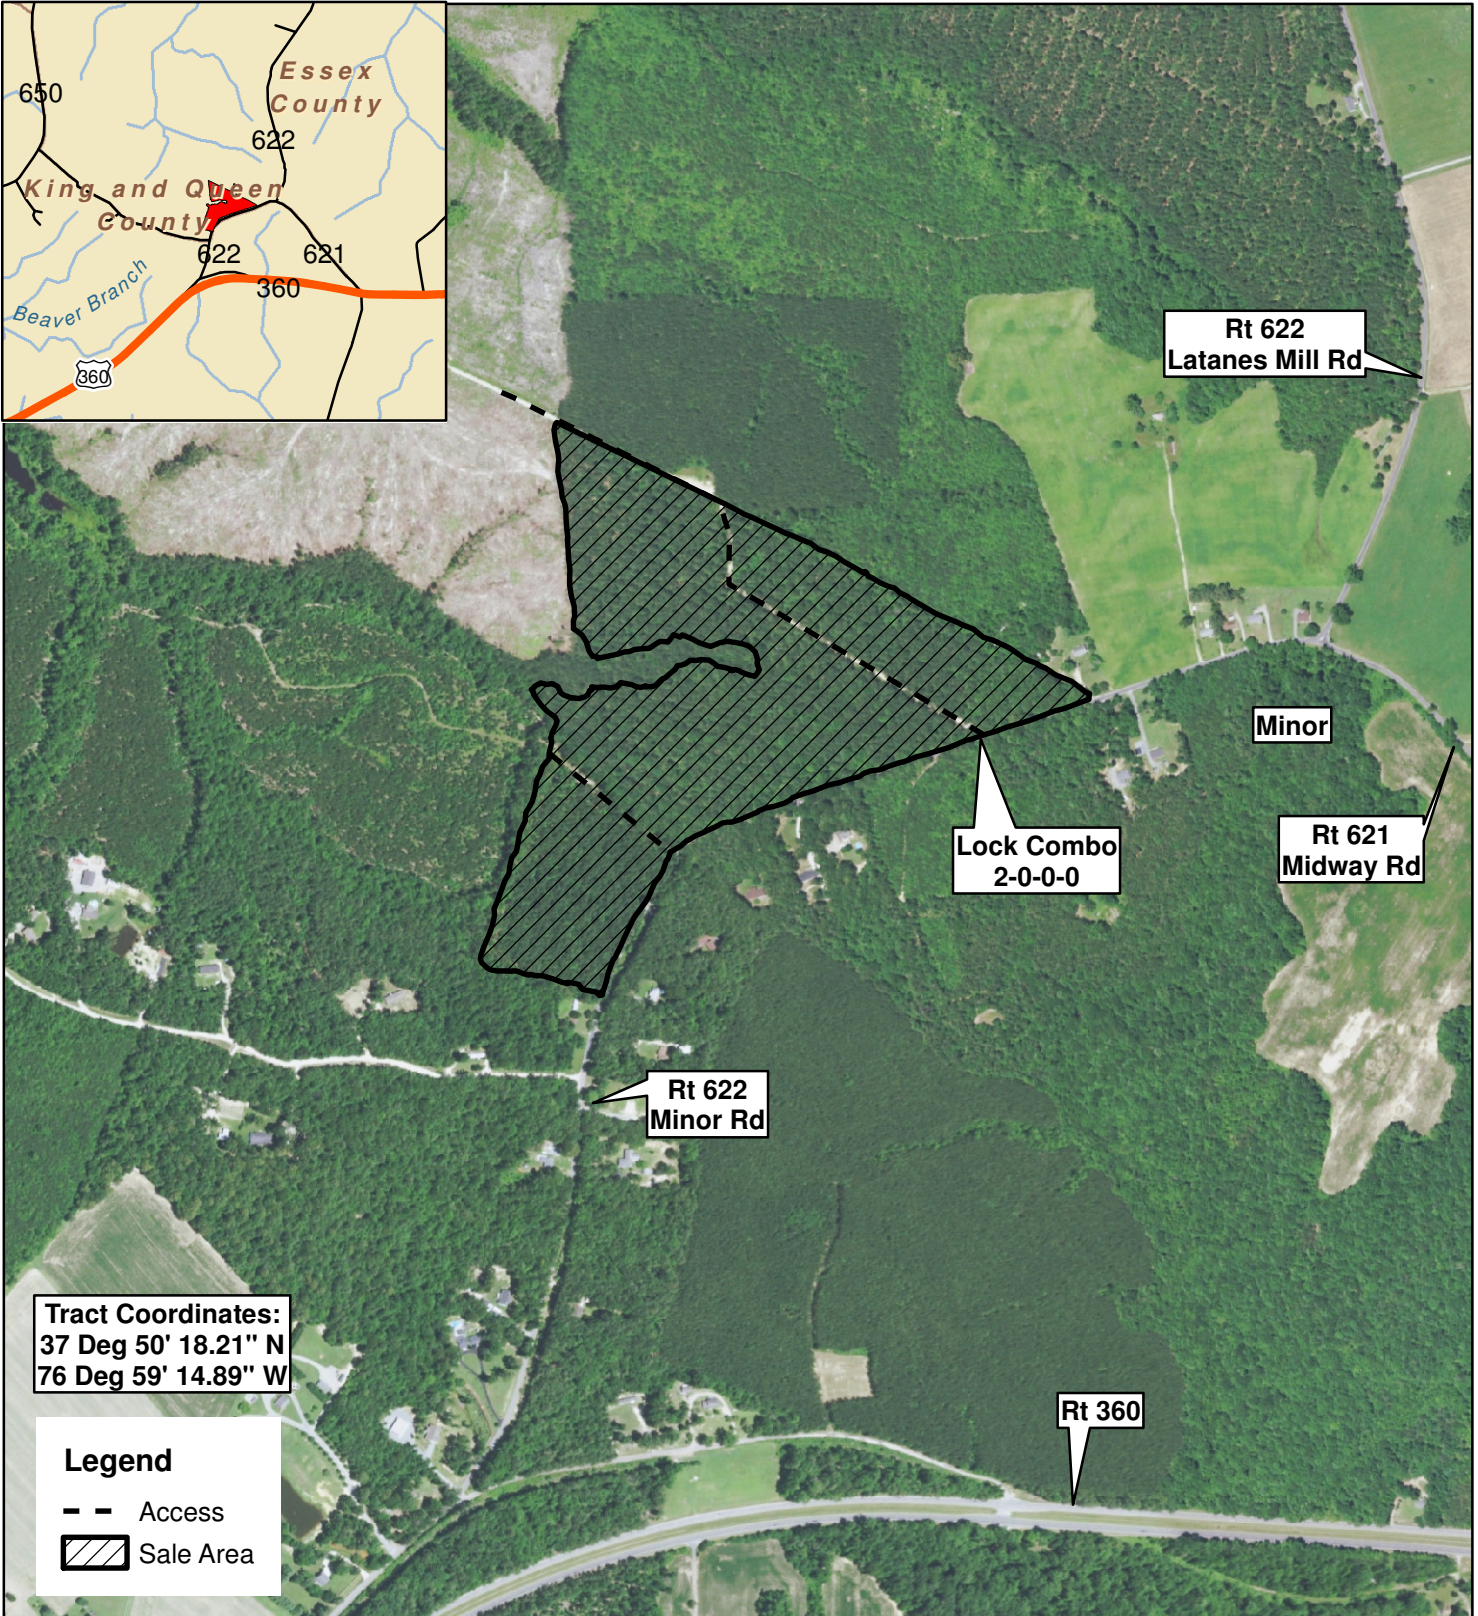

BEAVER POND TRACT

Essex County, VA
Sale Area: 46 +/- Acres (by GPS)

Forest Resources Management, Inc.
7840 Richmond-Tappahannock Highway
Aylett, Virginia 23009
(804)769-3948 Office
(804)769-0853 Fax
(804)690-7011 Mobile
John@FRMVA.com
FRMVA.com

*Consulting Foresters
and
Timberland Appraisers*

Tract Coordinates:
37 Deg 50' 18.21" N
76 Deg 59' 14.89" W

Legend

- - Access
-  Sale Area

Harvest Boundaries Marked With Blue Paint
No Harvest From Within SMZ
1 inch = 750 feet