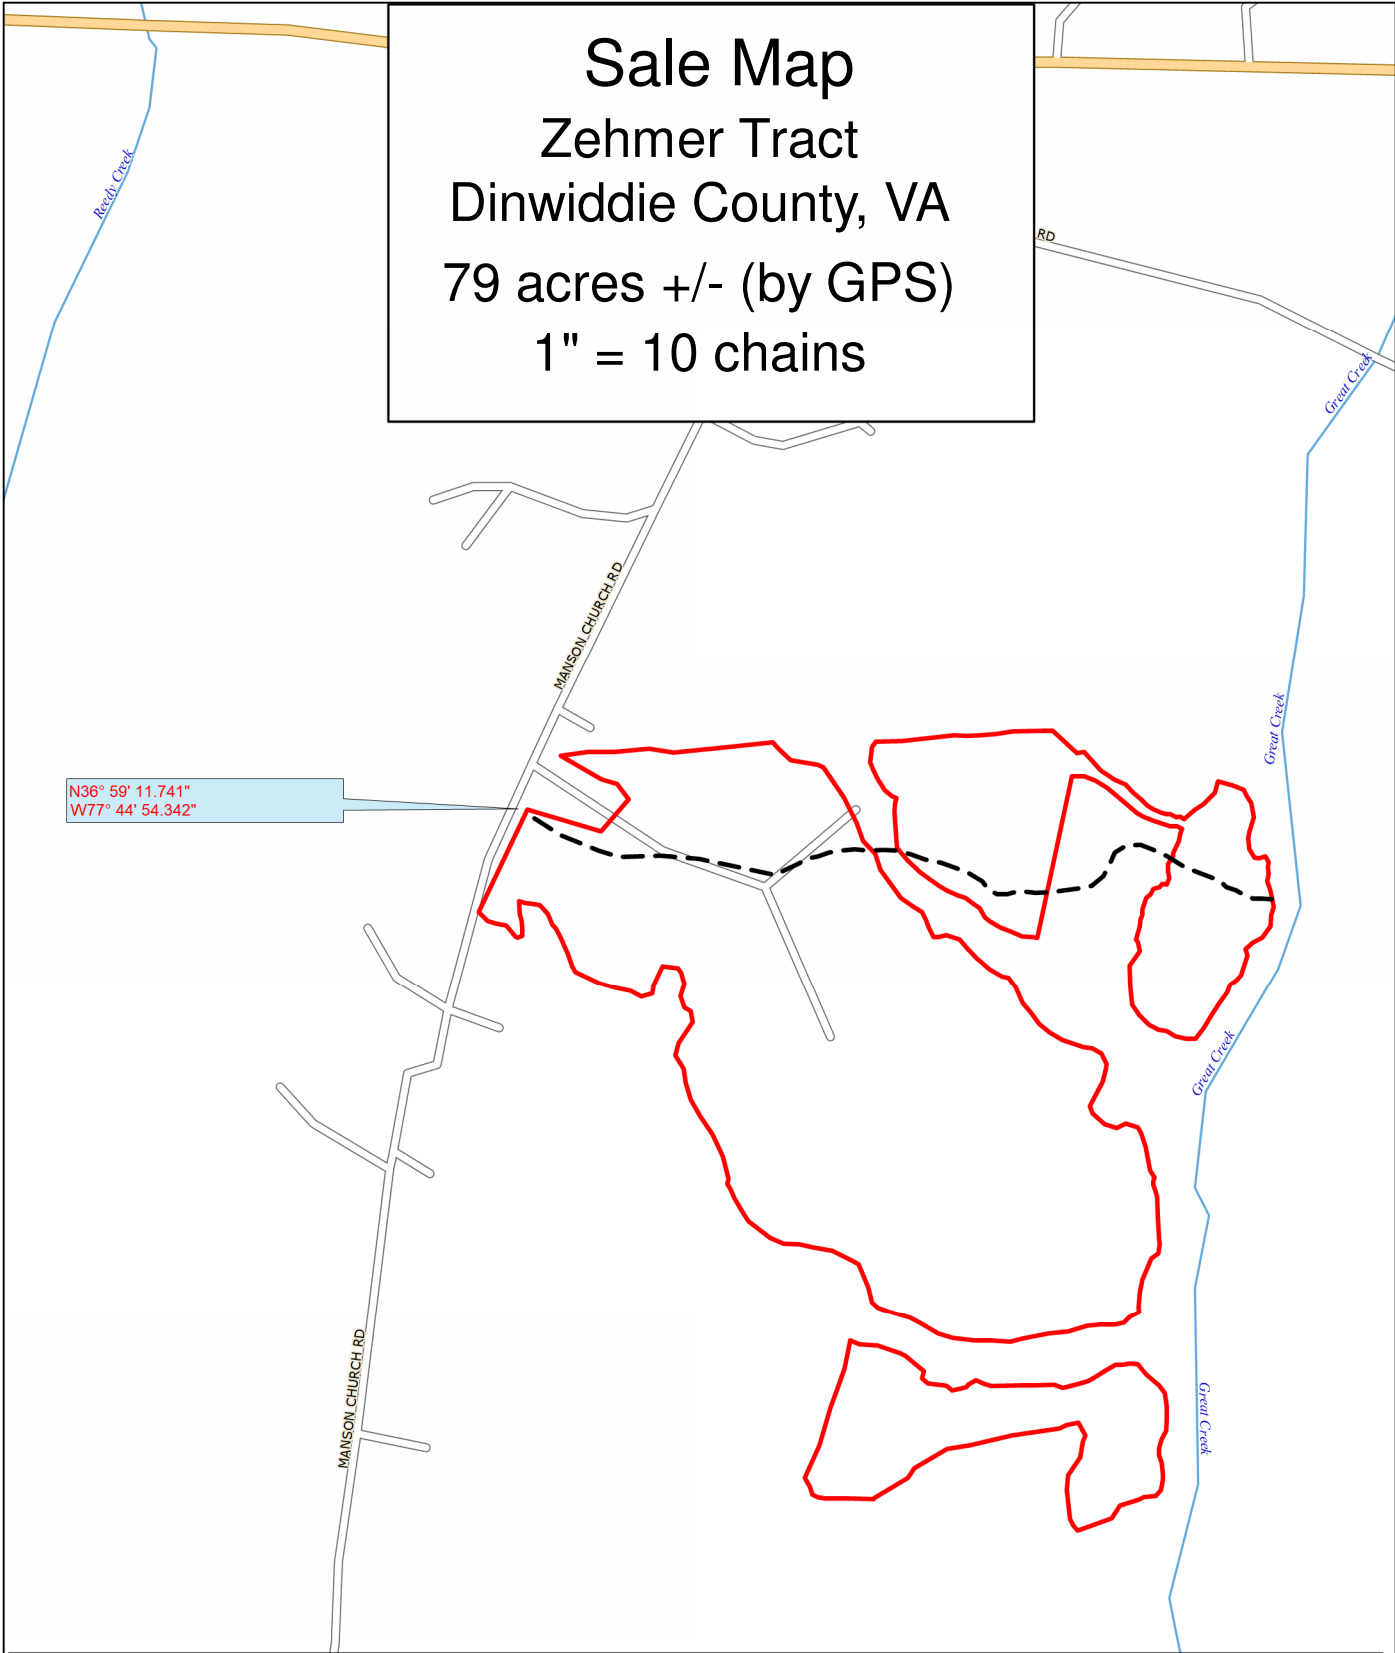

**Sale Map**  
**Zehmer Tract**  
**Dinwiddie County, VA**  
**79 acres +/- (by GPS)**  
**1" = 10 chains**

N36° 59' 11.741"  
 W77° 44' 54.342"

Harvest Boundaries Marked With Blue Paint  
 No Timber Harvest From Within SMZ  
 Lock Combo 2-0-0-0

Sale Location, Date, and Time  
 Dinwiddie County Court House  
 Thursday May 23rd, 10:00 am