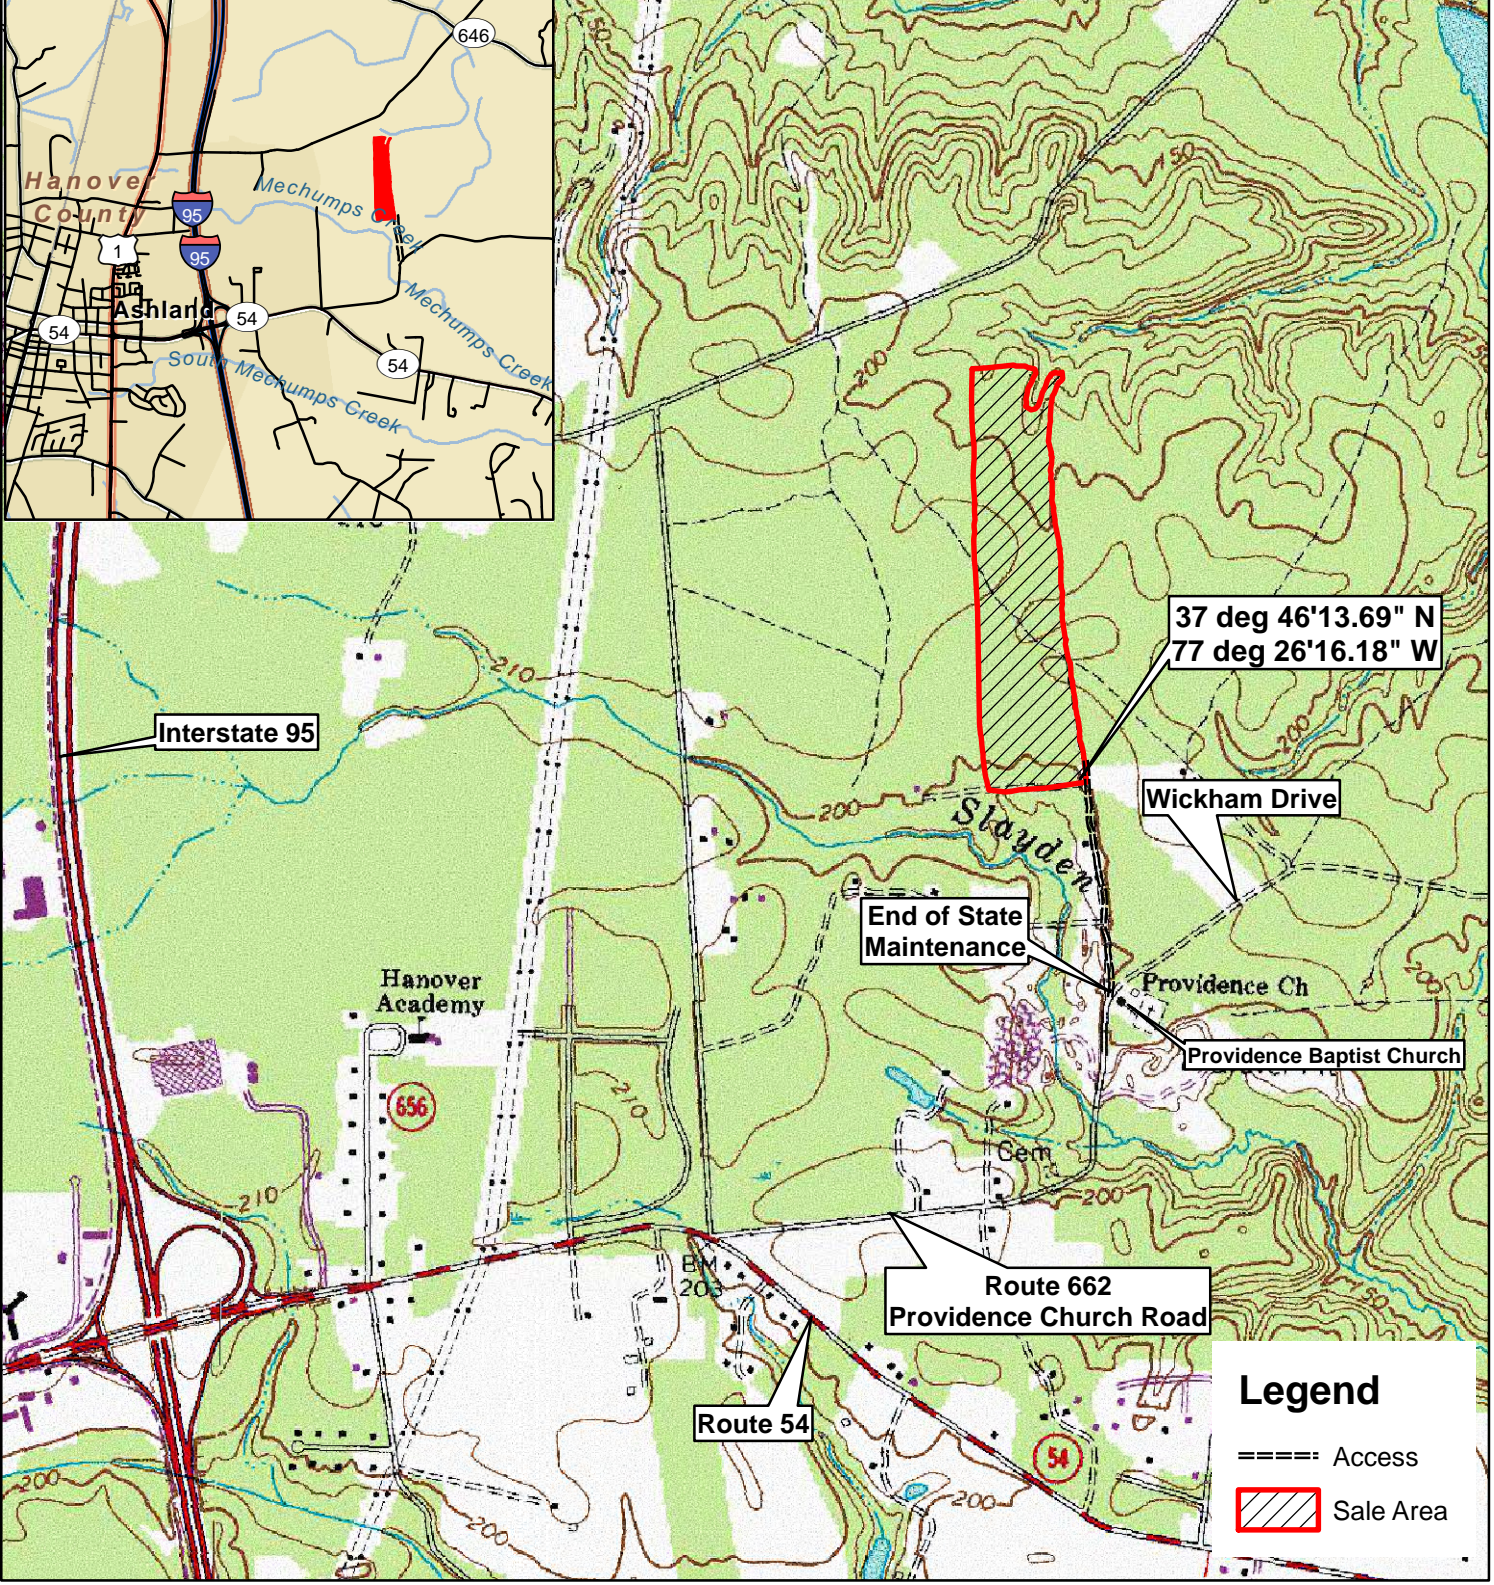

*Consulting Foresters  
and  
Timberland Appraisers*

37 deg 46'13.69" N  
77 deg 26'16.18" W

Interstate 95

Wickham Drive

End of State  
Maintenance

Providence Ch

Providence Baptist Church

Hanover  
Academy

Route 662  
Providence Church Road

Route 54

### Legend

- Access
-  Sale Area

Harvest Boundaries Marked With Blue Paint  
No Harvest From Within SMZ

1 inch = 1,320 feet

Timber sale at 10 am Thurs., October 25, 2018  
At the Forest Resources Mgmt. Office