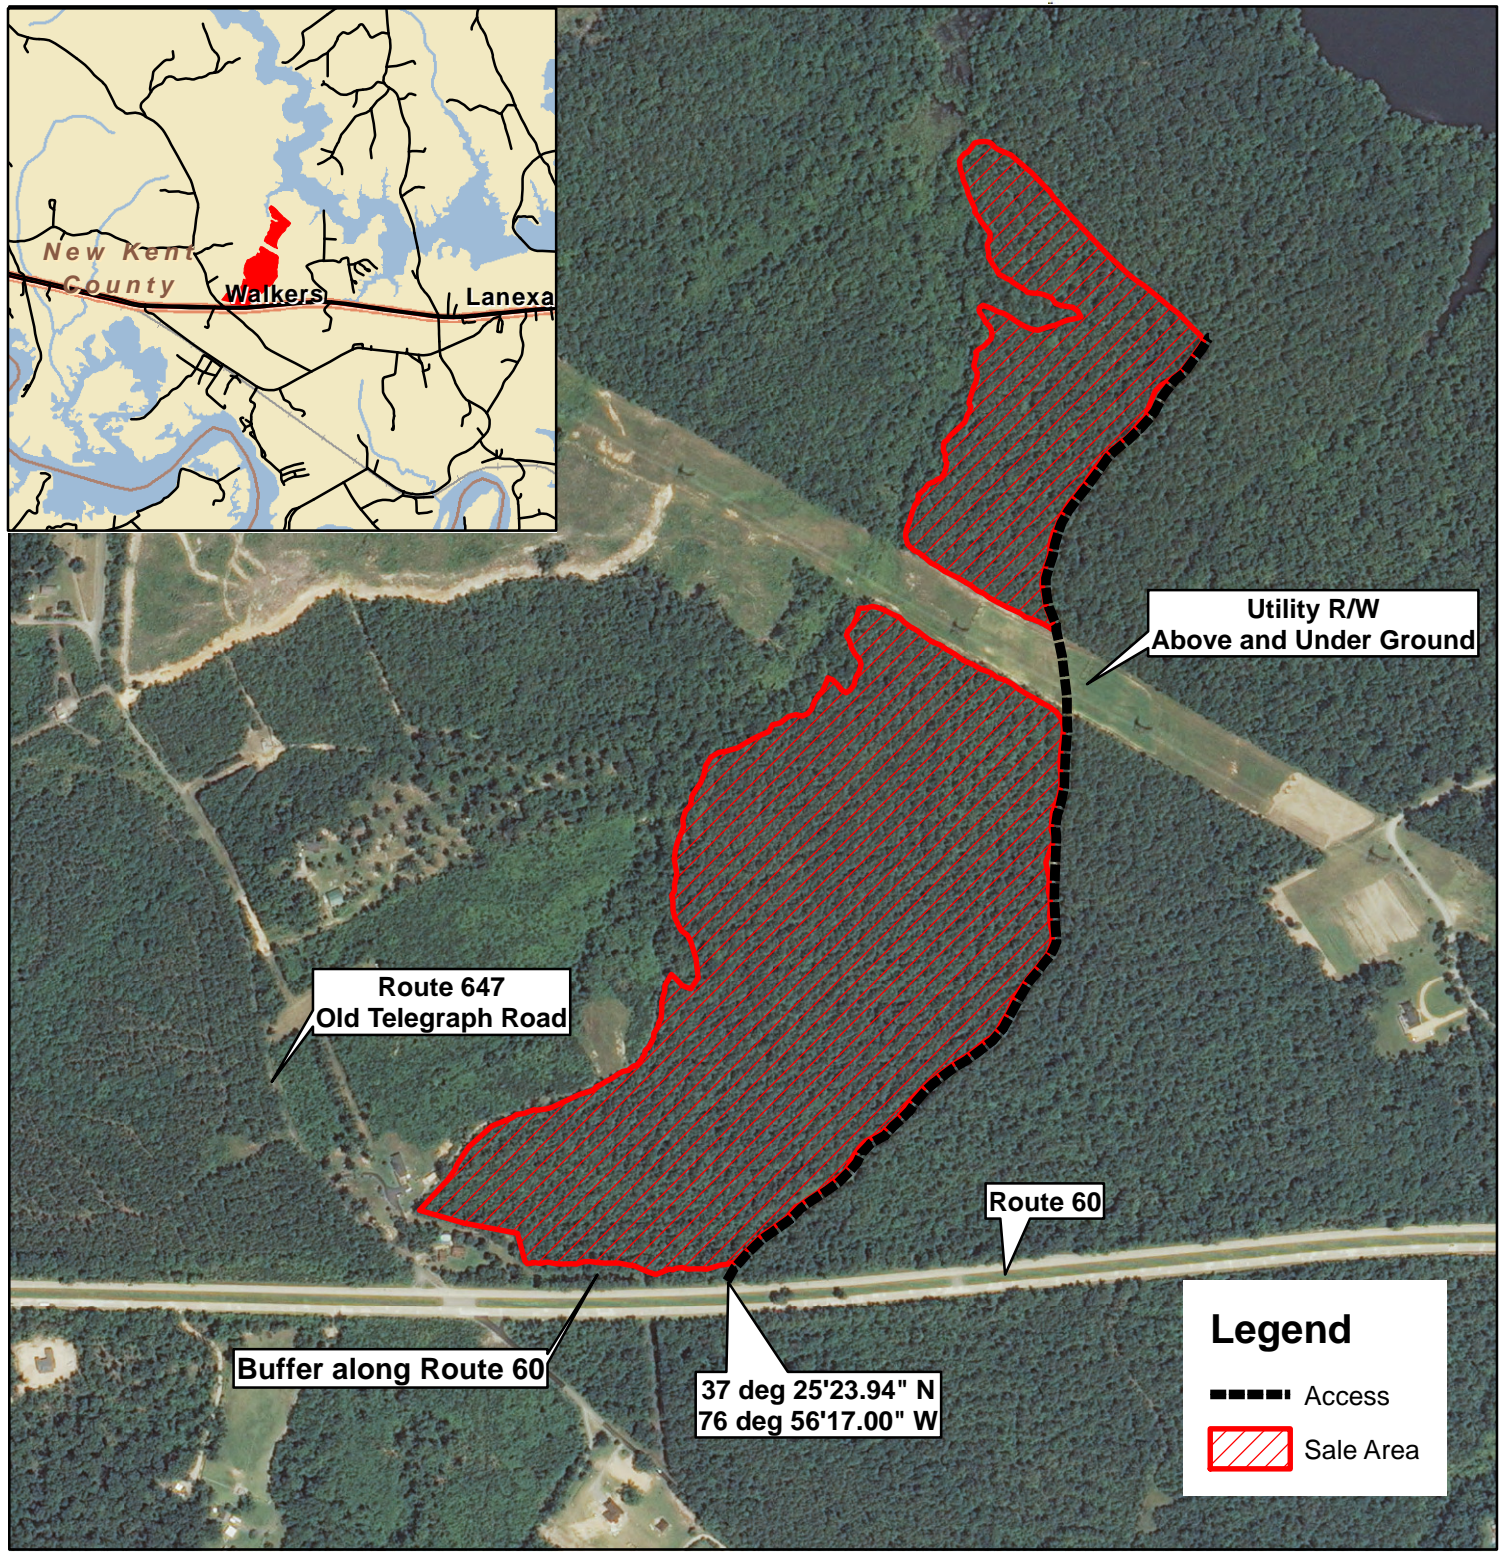

Vaidens #2 Tract

New Kent County, VA

Sale Area: 72 +/- Acres (by GPS)

FRM, Inc.
7840 Richmond-Tappahannock Hwy.
Aylett, VA 23009
804.769.3948 Office
804.840.3362 Mobile
804.769.0853 Fax
brian@frmva.com

Consulting Foresters
and
Timberland Appraisers

Harvest Boundaries Marked With Blue Paint
No Harvest From Within SMZ

Timber sale at 10 am Thurs., May 31, 2018
At the Forest Resources Mgmt. Office

1 inch = 660 feet

LOCK COMBO 2-0-0-0

MBM 4/19/2018