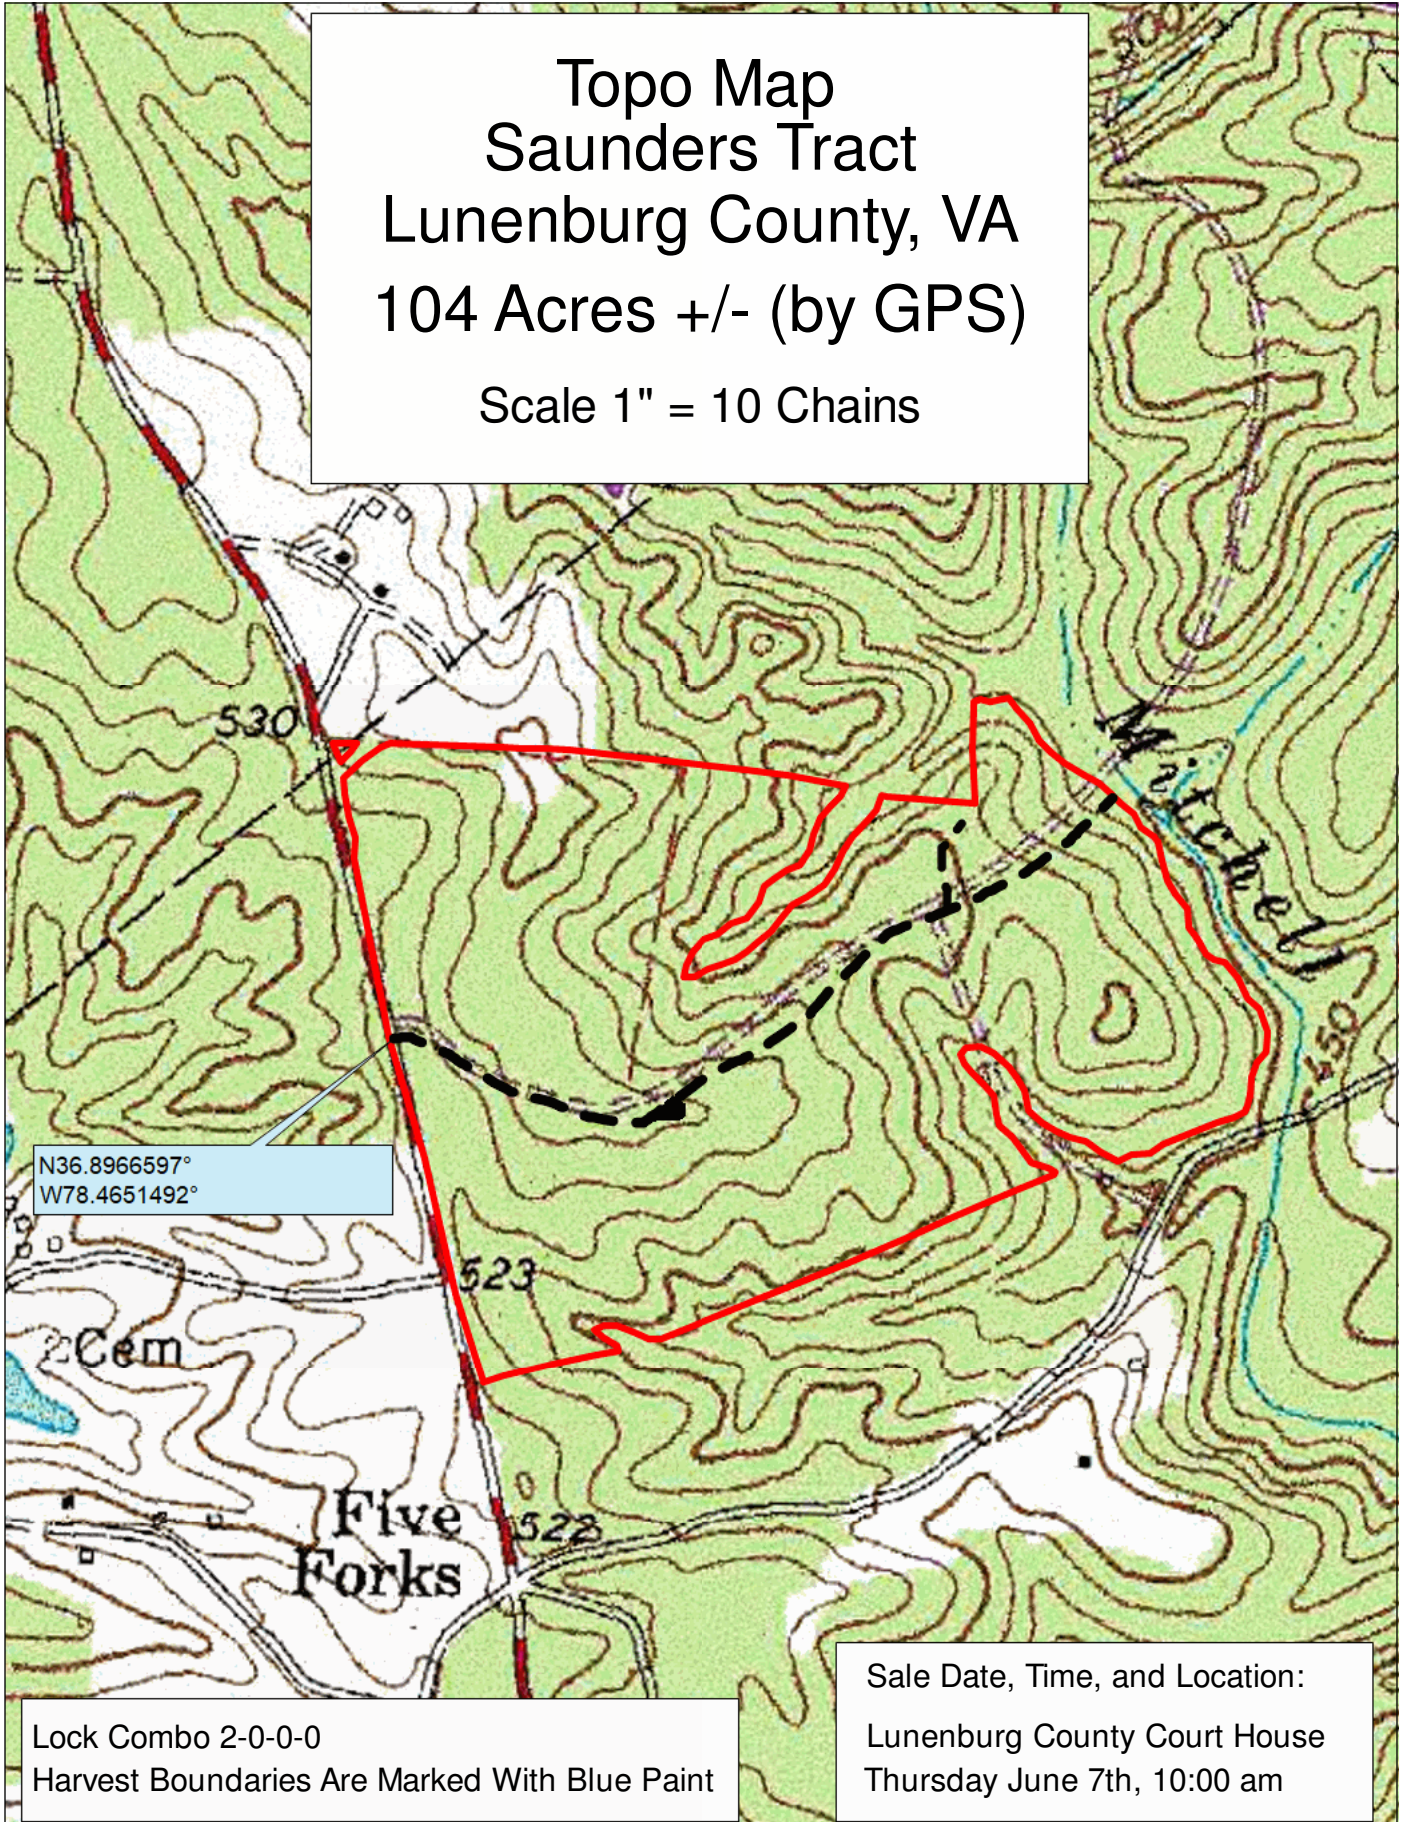

Topo Map
 Saunders Tract
 Lunenburg County, VA
 104 Acres +/- (by GPS)
 Scale 1" = 10 Chains

N36.8966597°
 W78.4651492°

Lock Combo 2-0-0-0
 Harvest Boundaries Are Marked With Blue Paint

Sale Date, Time, and Location:
 Lunenburg County Court House
 Thursday June 7th, 10:00 am