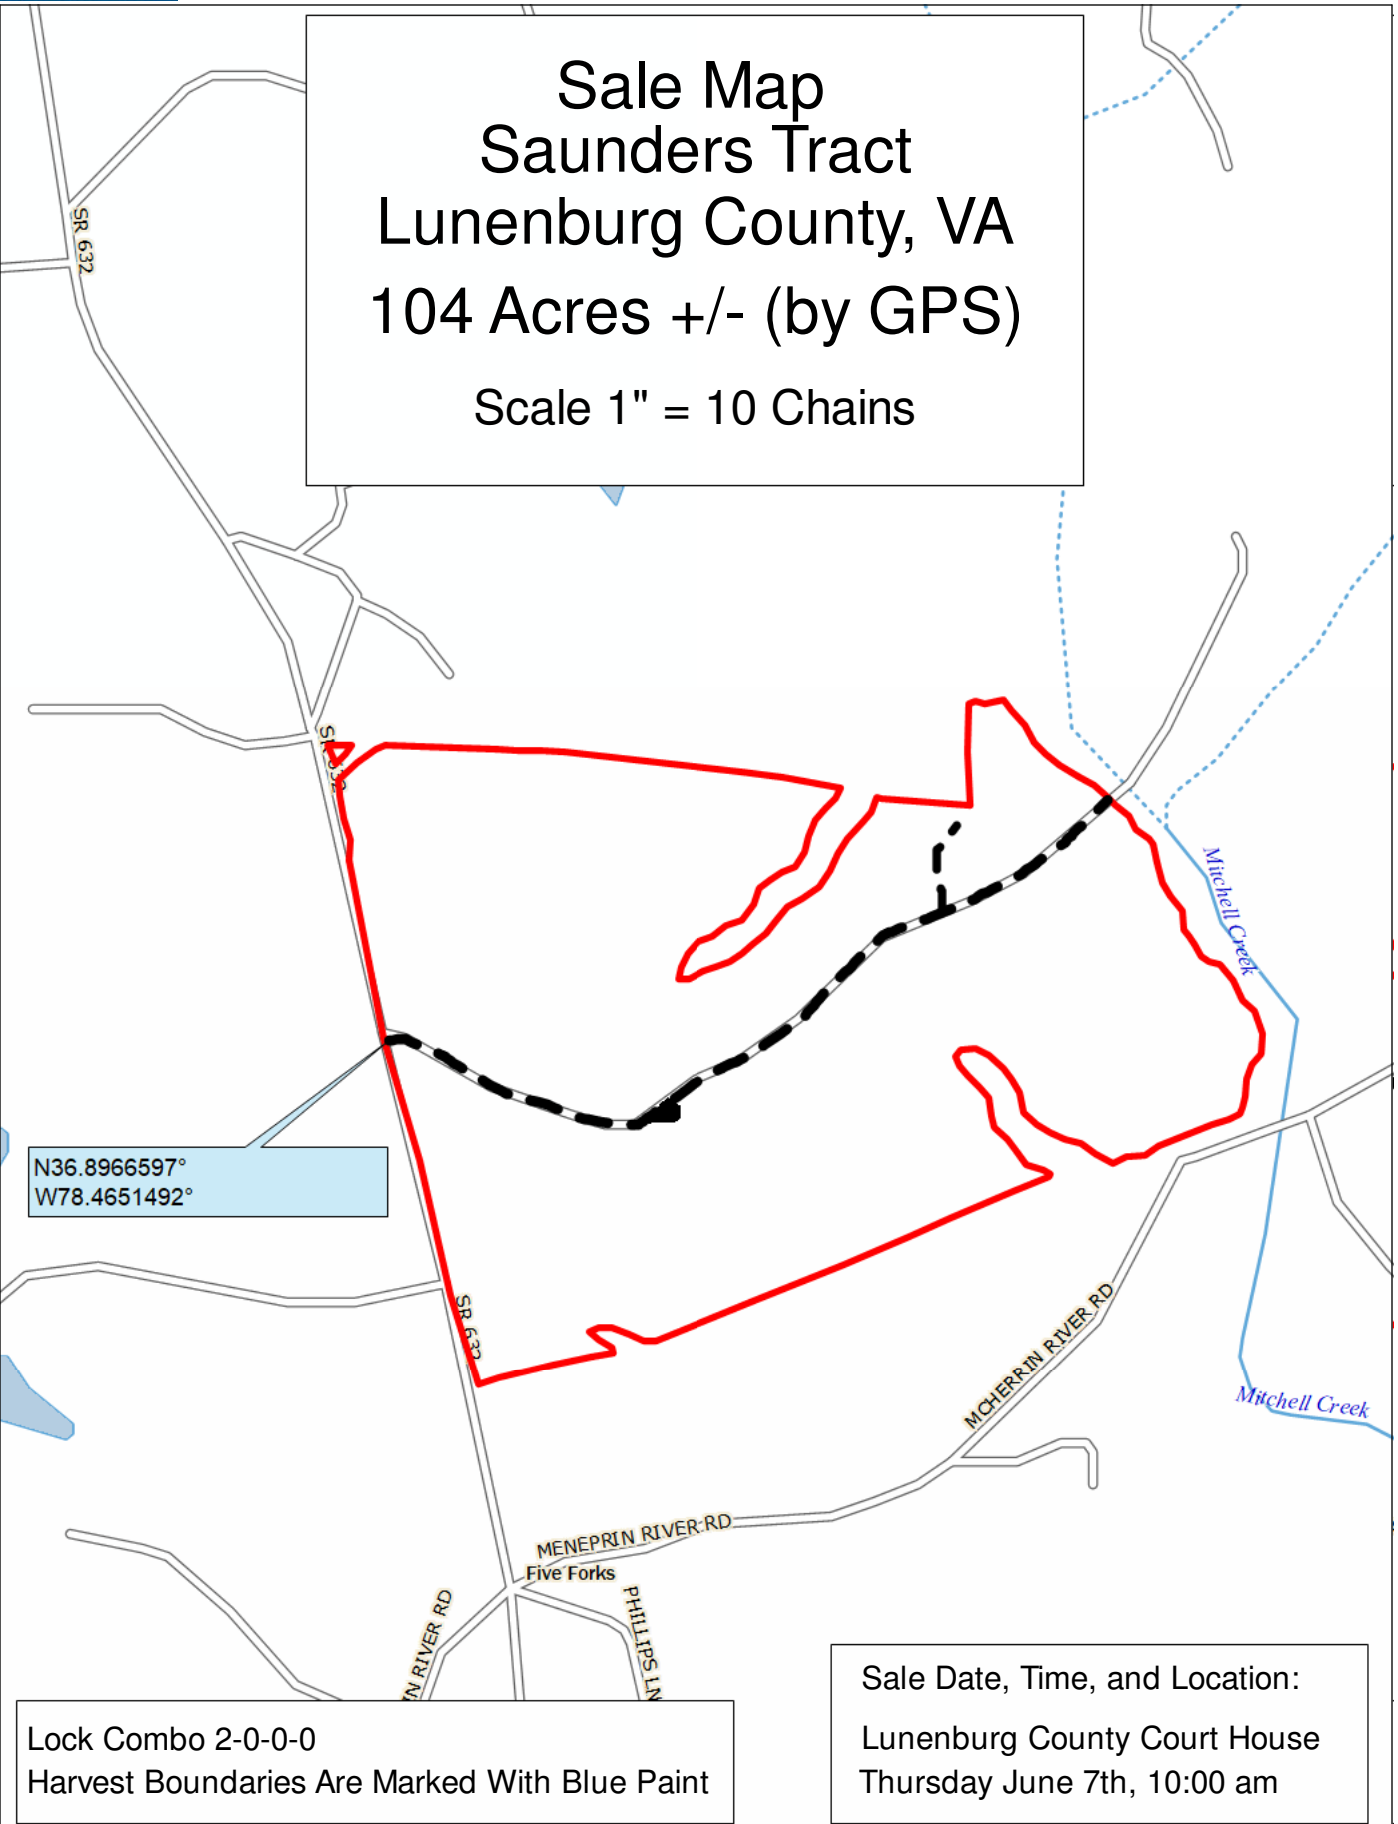

Sale Map
 Saunders Tract
 Lunenburg County, VA
 104 Acres +/- (by GPS)
 Scale 1" = 10 Chains

Data use subject to license.

© DeLorme. XMap® 8.

www.delorme.com