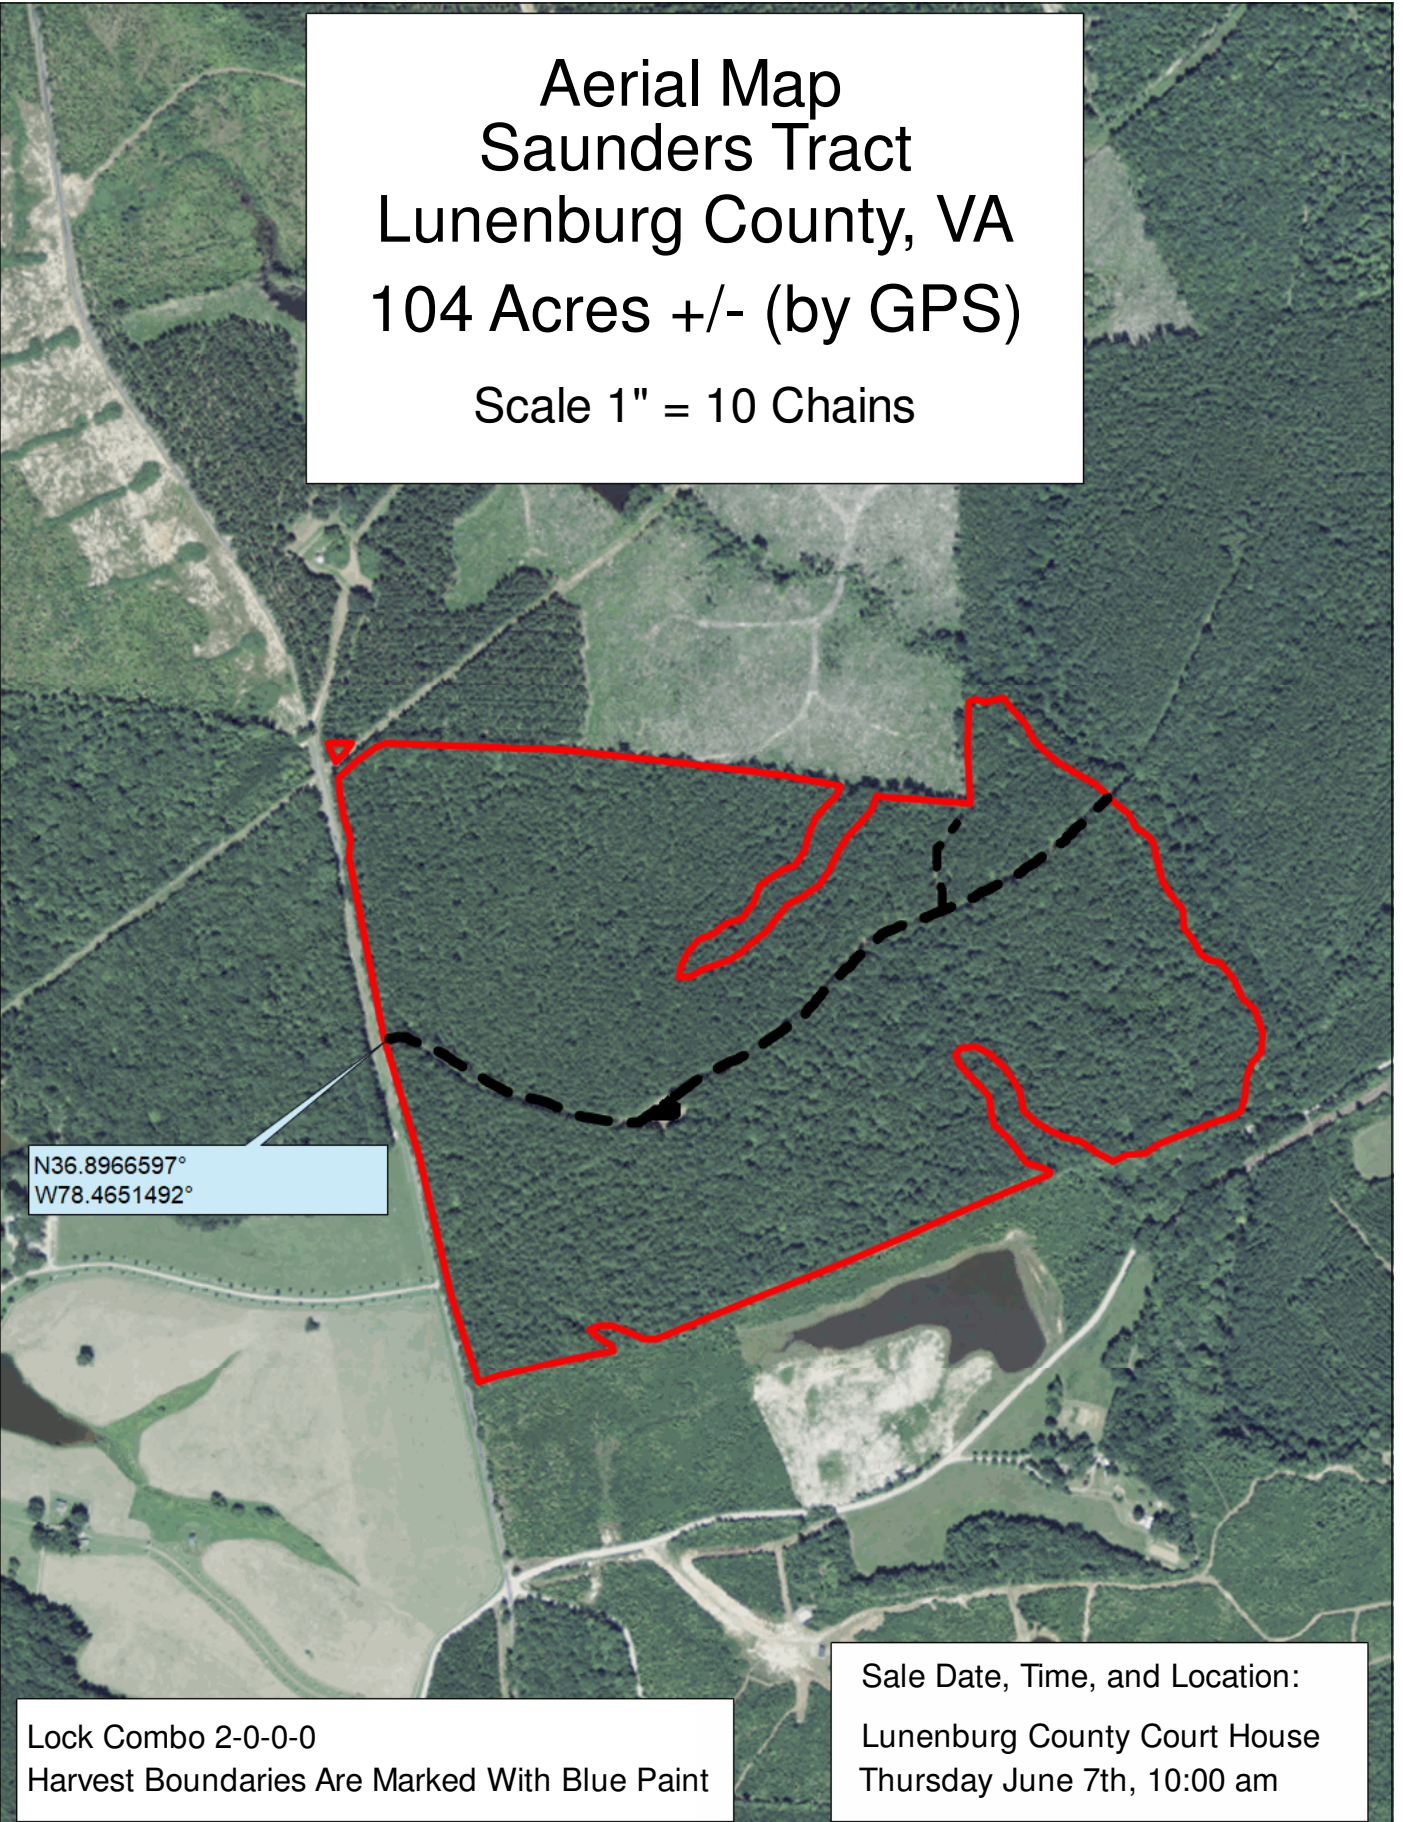

Aerial Map  
 Saunders Tract  
 Lunenburg County, VA  
 104 Acres +/- (by GPS)  
 Scale 1" = 10 Chains

N36.8966597°  
 W78.4651492°

Lock Combo 2-0-0-0  
 Harvest Boundaries Are Marked With Blue Paint

Sale Date, Time, and Location:  
 Lunenburg County Court House  
 Thursday June 7th, 10:00 am