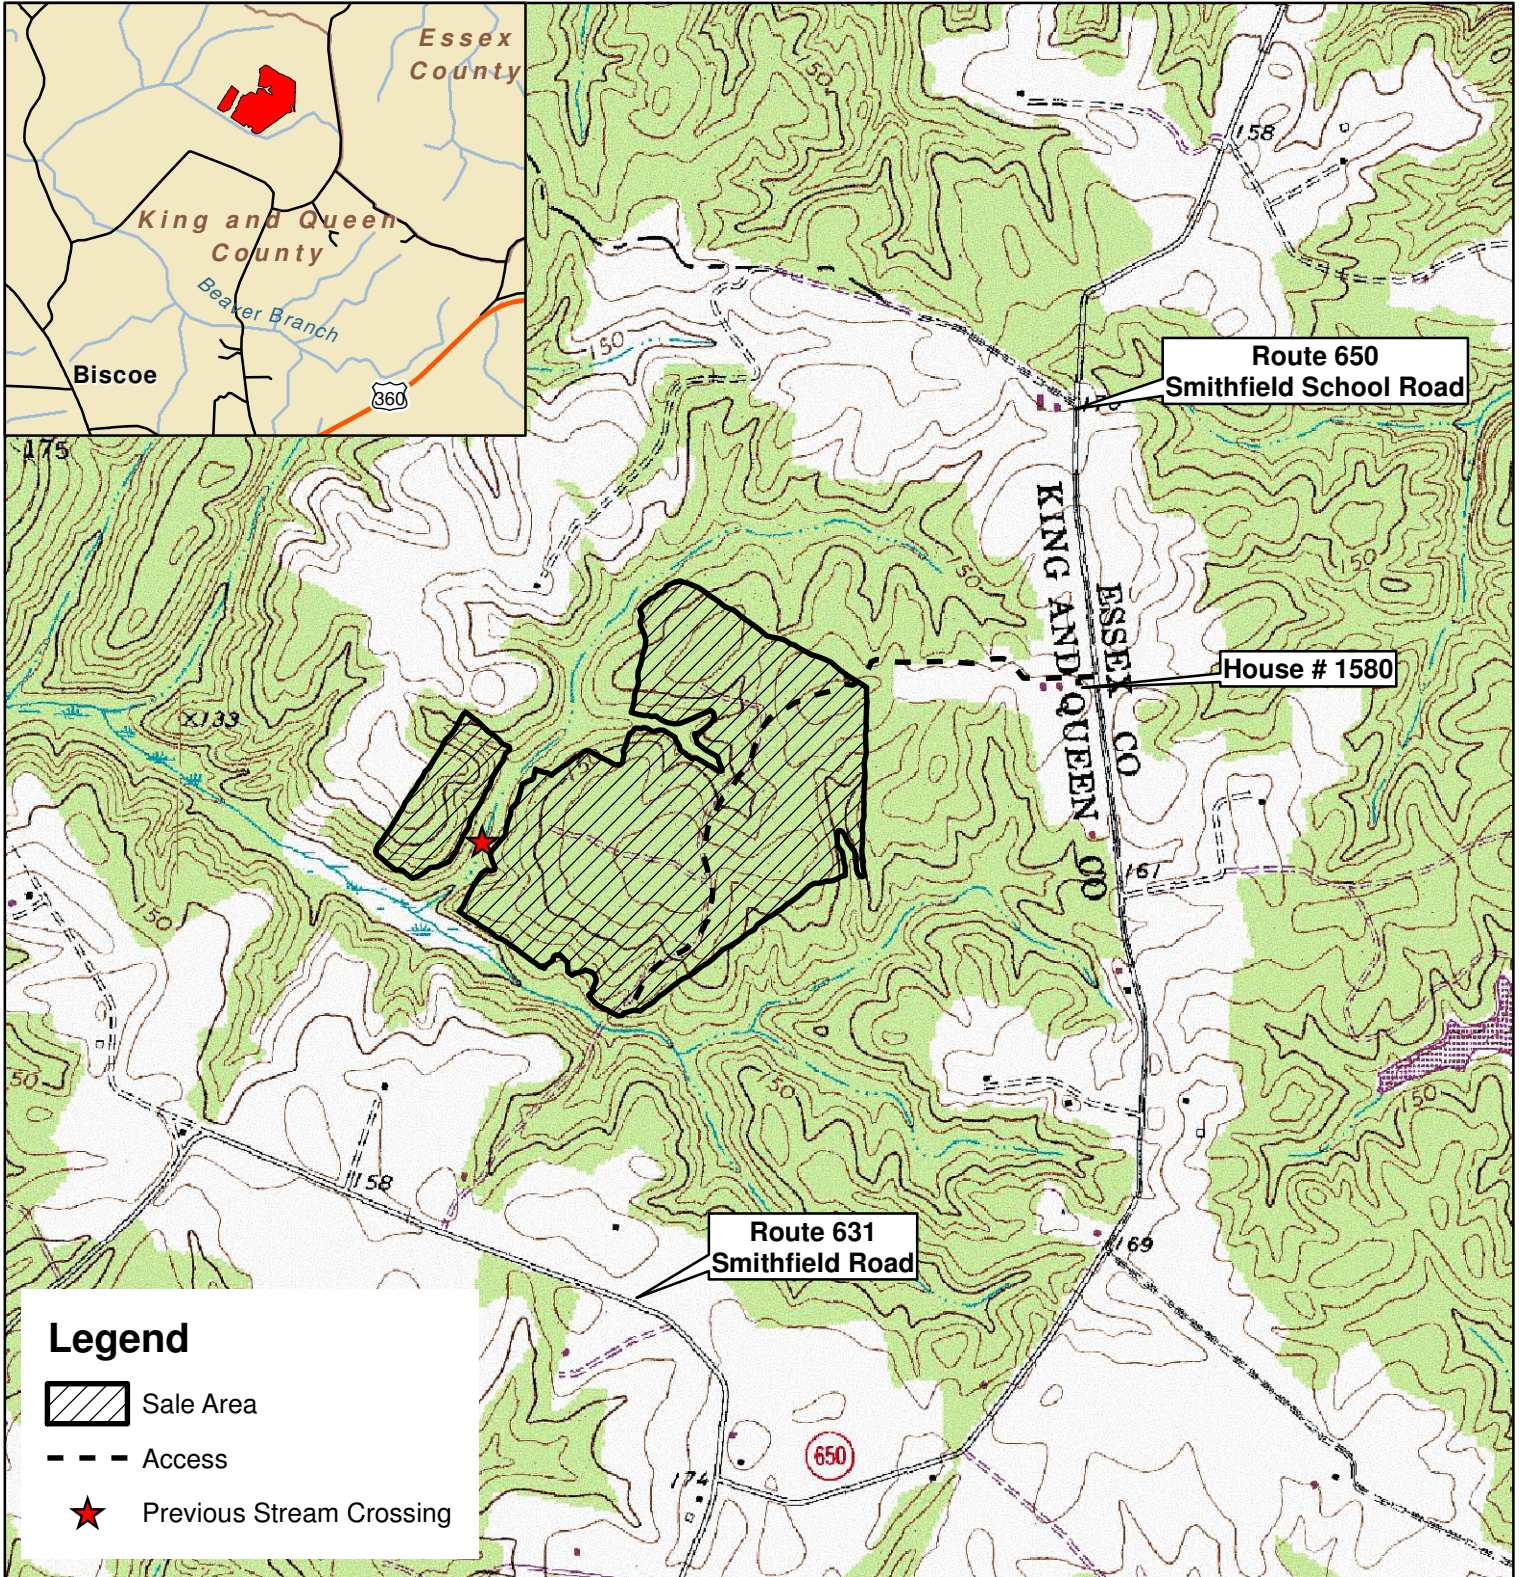

OAK SHADE TRACT

King and Queen County, VA
Sale Area: 117 Acres +/- (by GPS)

Forest Resources Management, Inc.
7840 Richmond-Tappahannock Highway
Aylett, Virginia 23009
(804)769-3948 Office
(804)769-0853 Fax
(804)690-7011 Mobile
John@FRMVA.com
FRMVA.com

Consulting Foresters
and
Timberland Appraisers

Property Boundaries Marked With Pink Flagging
SMZ's Marked With Blue Paint
No Harvest From Within SMZ

1 inch = 1,320 feet

Timber sale on Thurs., June 14 at 10 am
at the FRM office
JRR 4/27/2018