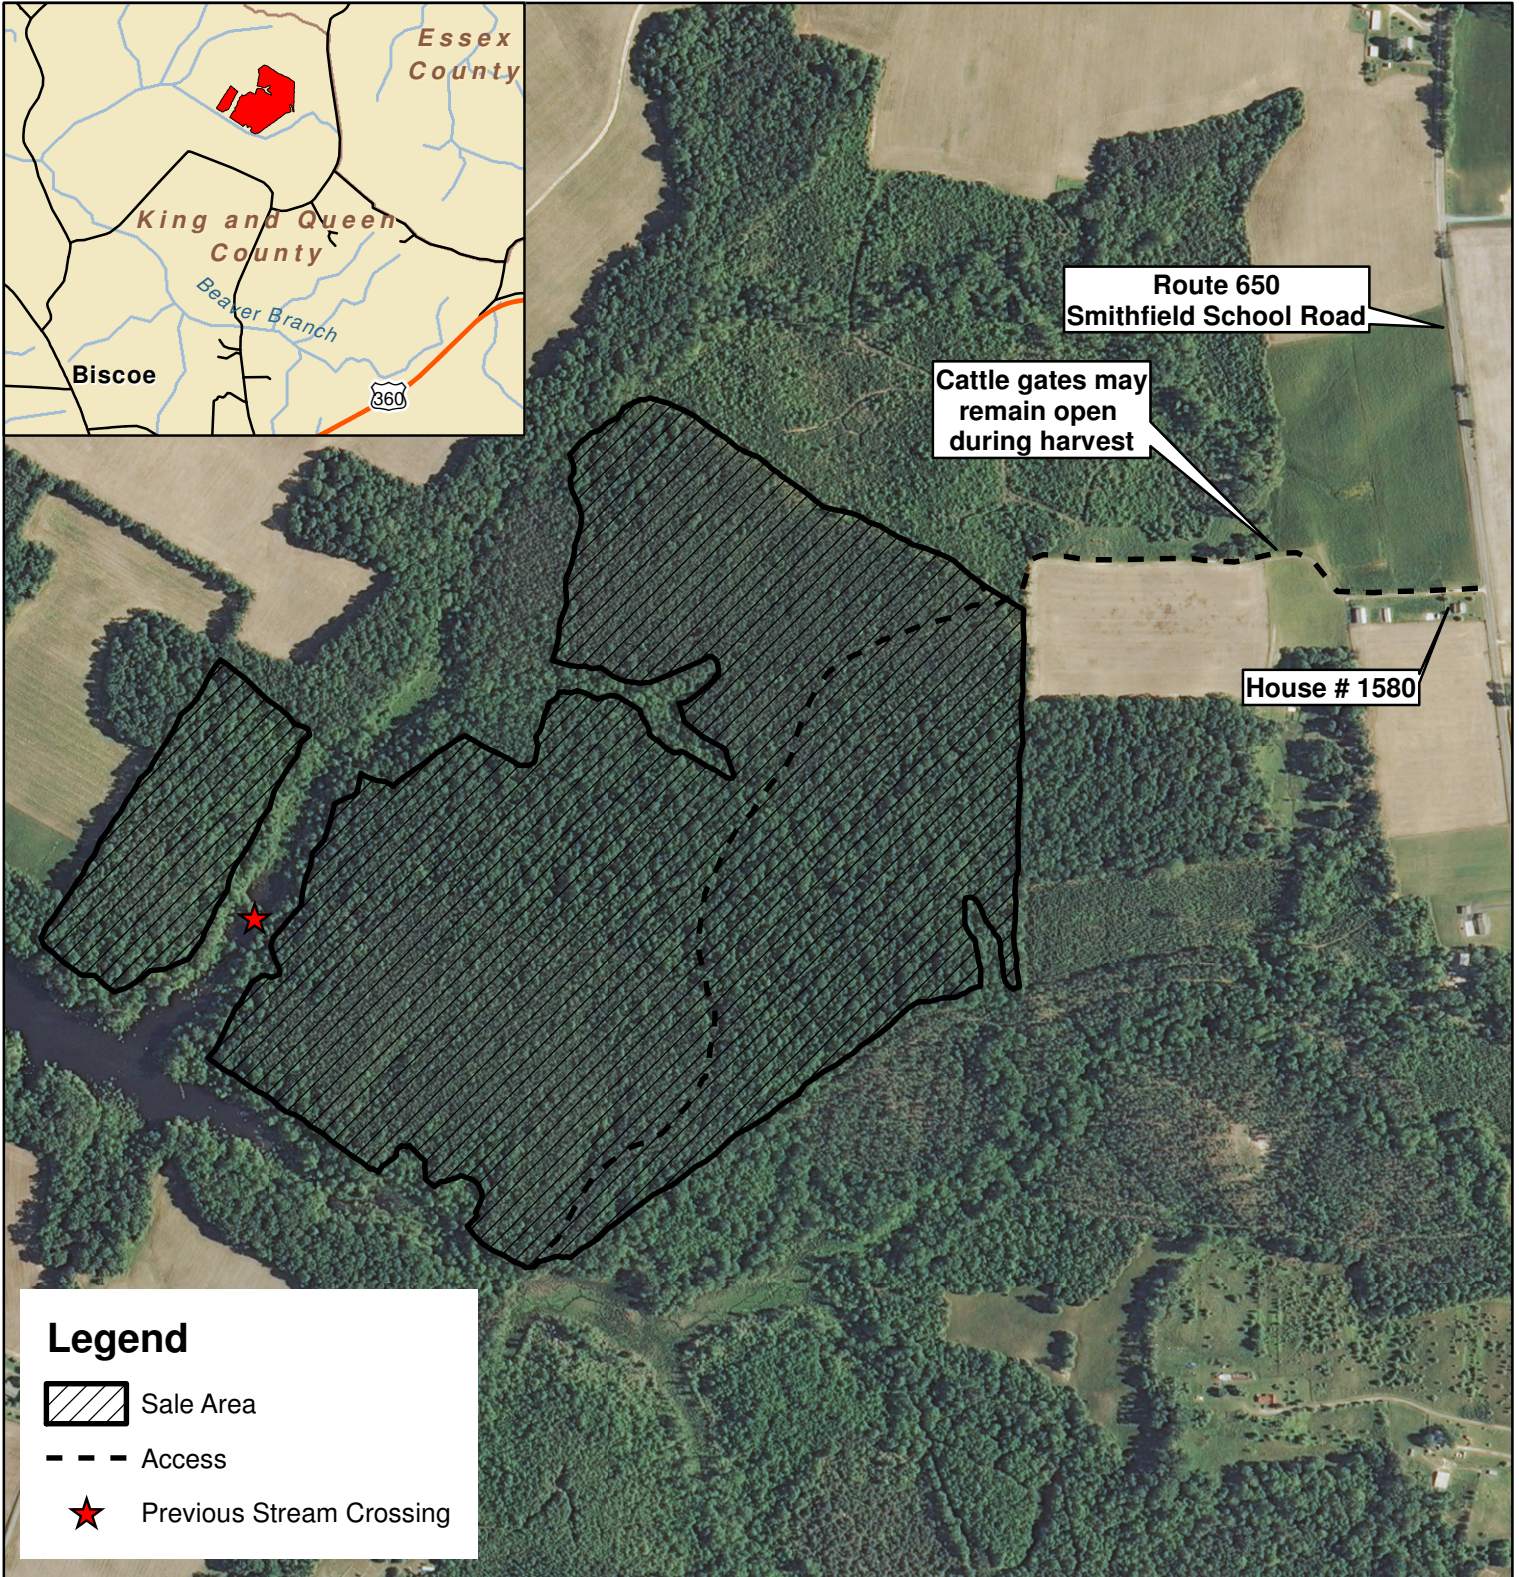

OAK SHADE TRACT

King and Queen County, VA
Sale Area: 117 Acres +/- (by GPS)

Forest Resources Management, Inc.
7840 Richmond-Tappahannock Highway
Aylett, Virginia 23009
(804)769-3948 Office
(804)769-0853 Fax
(804)690-7011 Mobile
John@FRMVA.com
FRMVA.com

*Consulting Foresters
and
Timberland Appraisers*

Legend

-  Sale Area
-  Access
-  Previous Stream Crossing

Property Boundaries Marked With Pink Flagging
SMZ's Marked With Blue Paint
No Harvest From Within SMZ

1 inch = 660 feet

Timber sale on Thurs., June 14 at 10 am
at the FRM office
JRR 4/27/2018