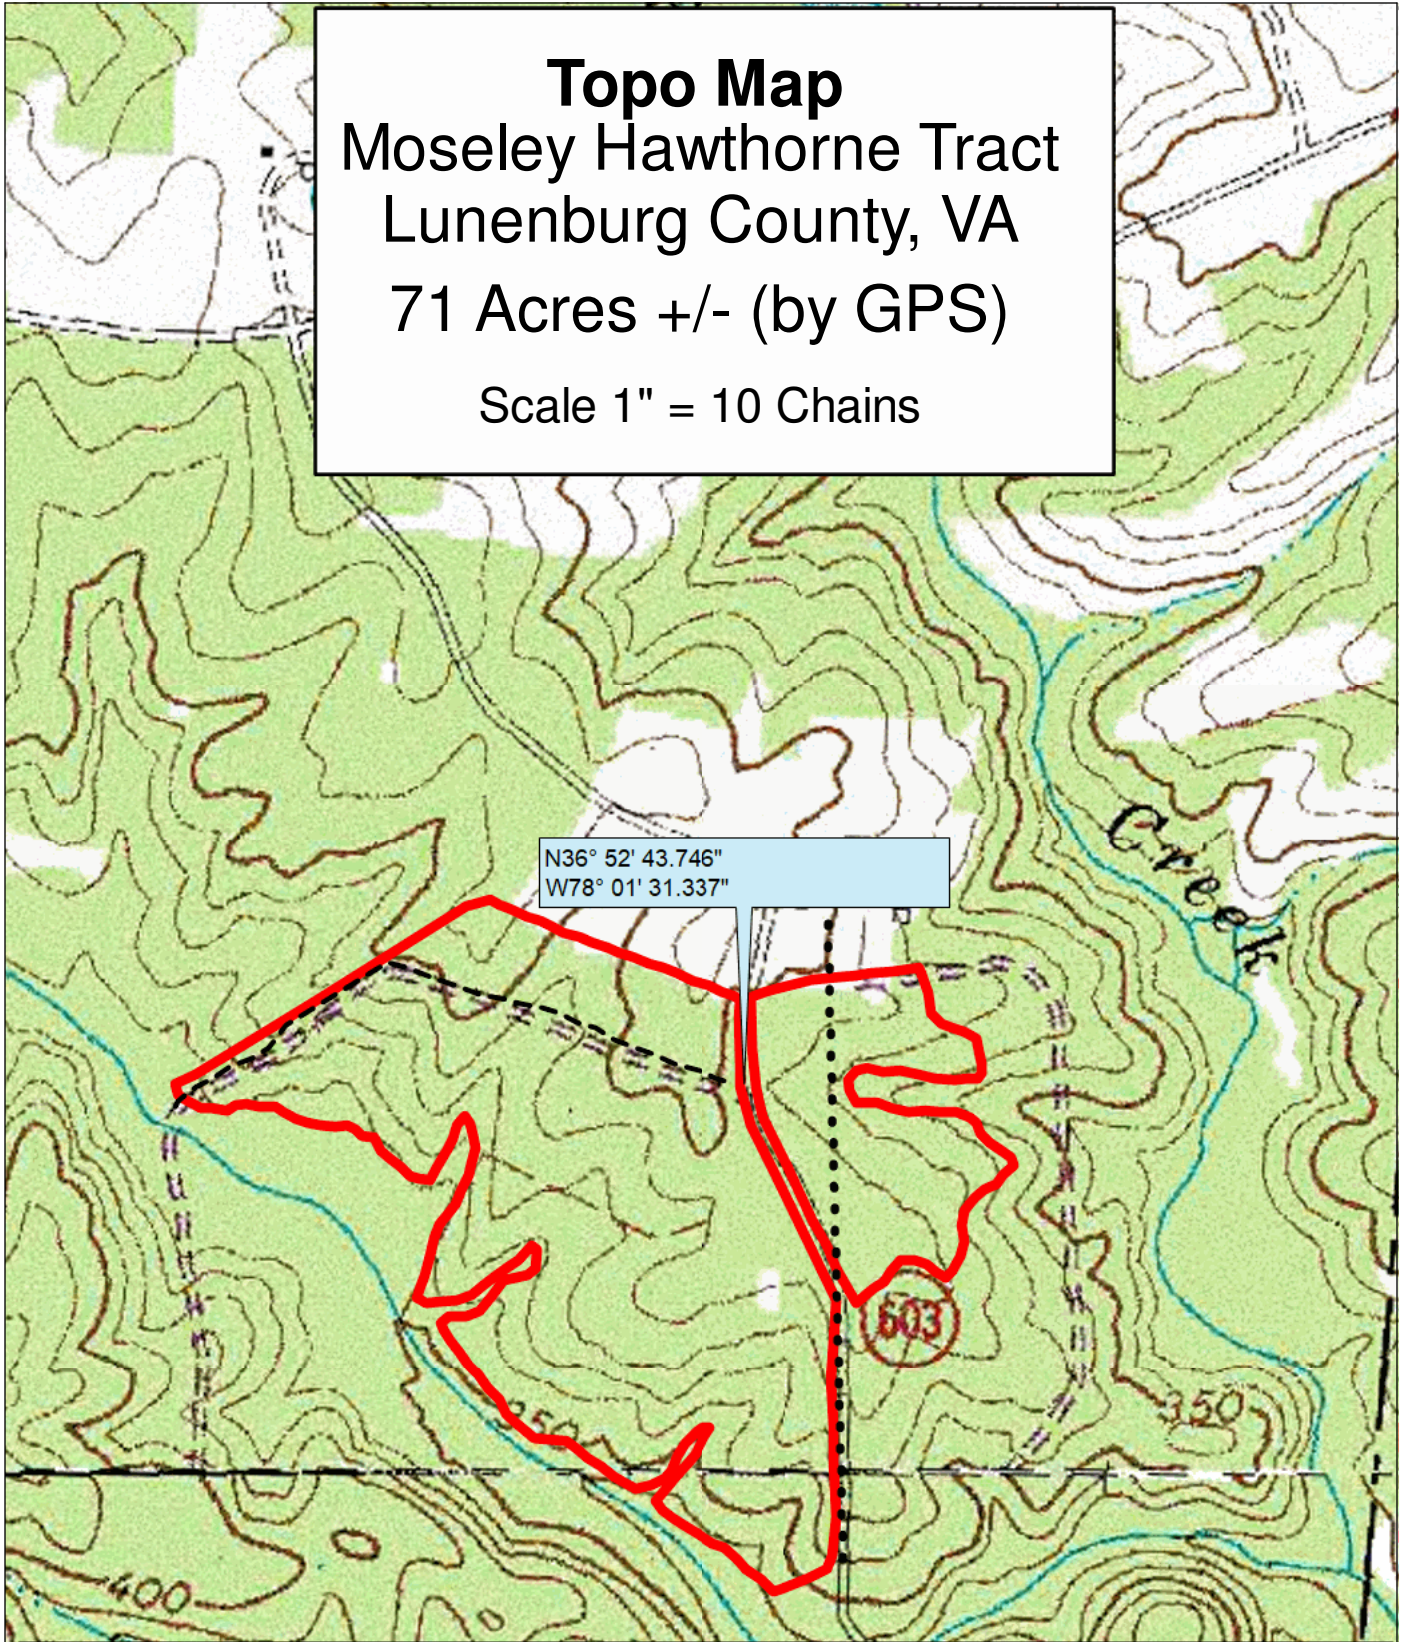

**Topo Map**  
**Moseley Hawthorne Tract**  
**Lunenburg County, VA**  
**71 Acres +/- (by GPS)**  
**Scale 1" = 10 Chains**

N36° 52' 43.746"  
 W78° 01' 31.337"

Lock Combo 2-0-0-0

Harvest Boundaries Are Marked With Blue Paint

Tract Boundary Marked With Yellow Paint

Sale Date, Time, and Location:

Lunenburg County Court House

Thursday November 15th, 10:00 am