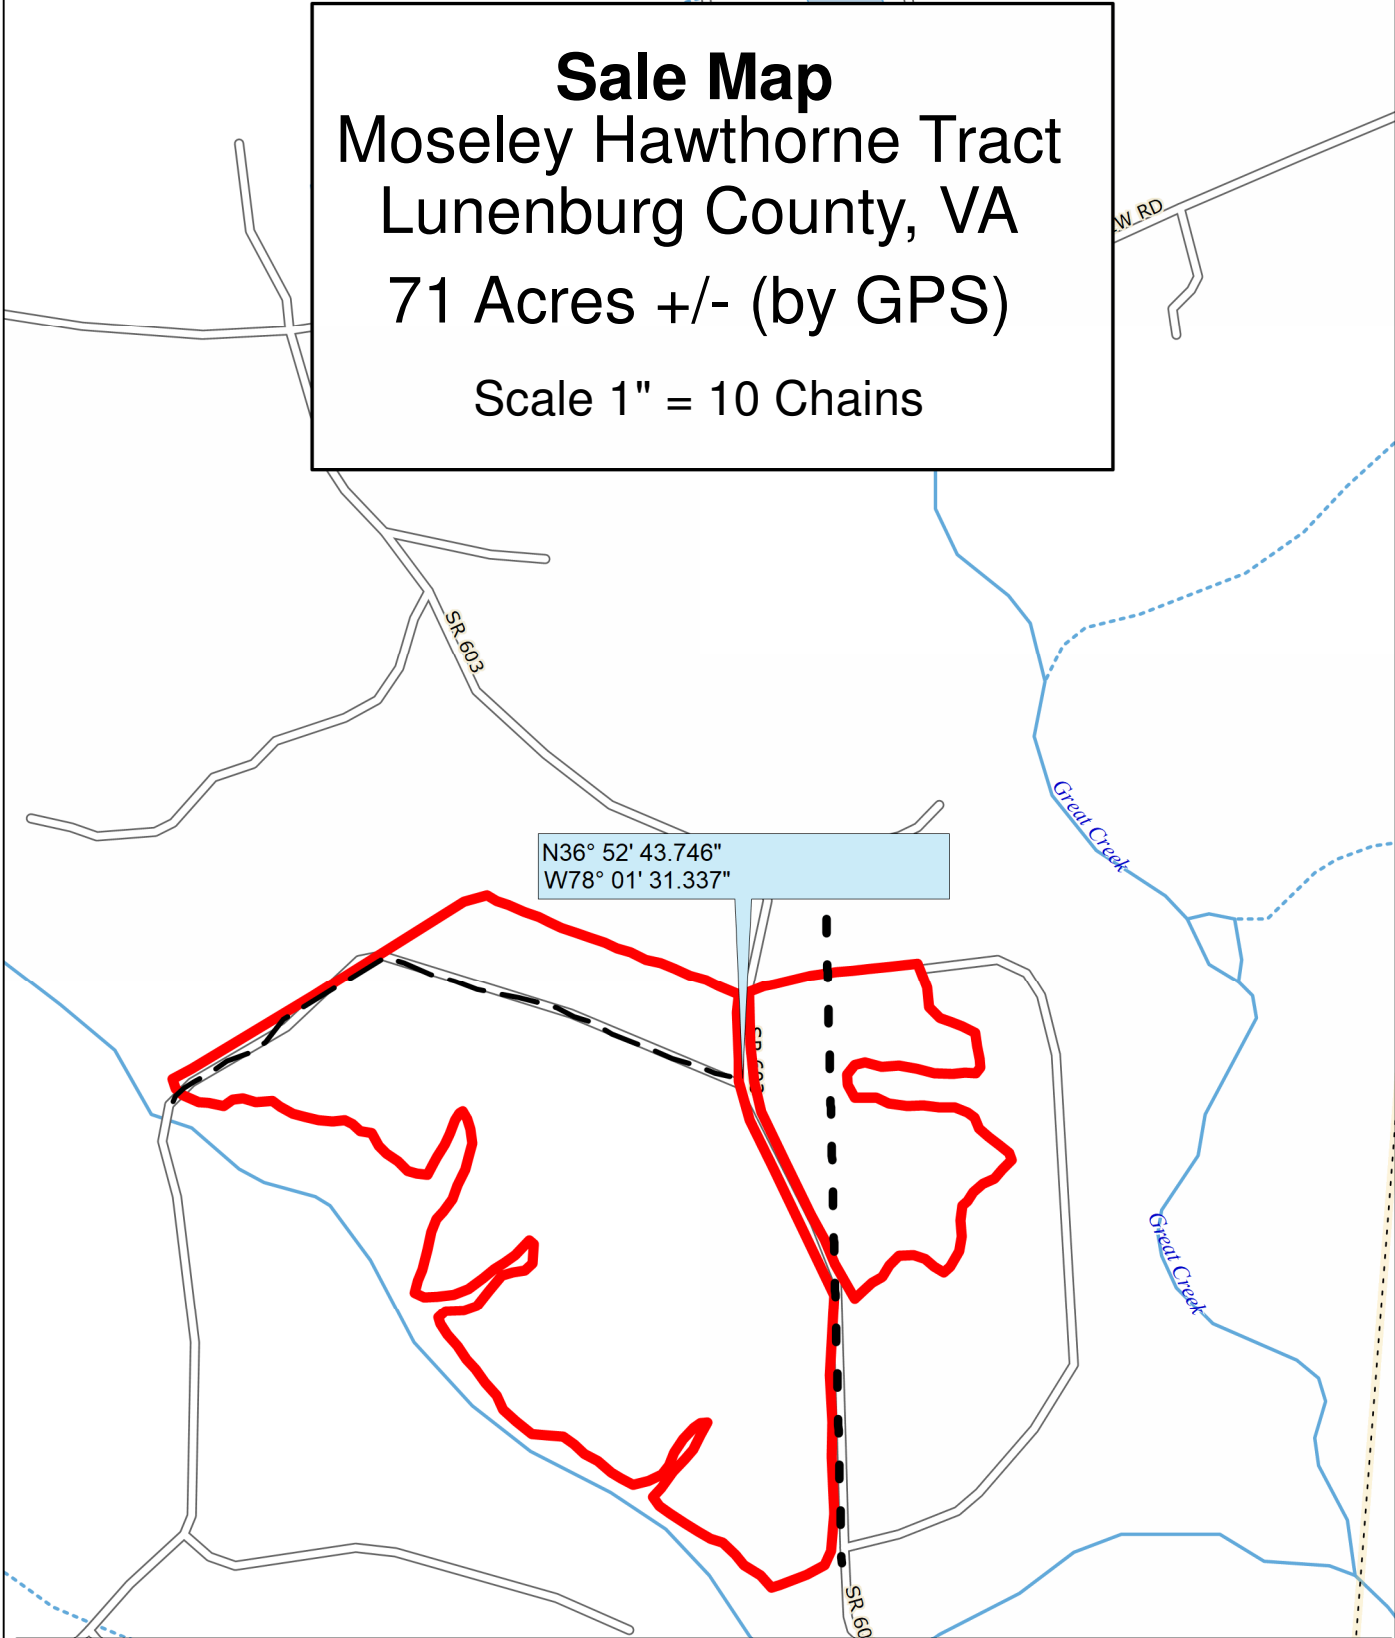

Sale Map
Moseley Hawthorne Tract
Lunenburg County, VA
71 Acres +/- (by GPS)
Scale 1" = 10 Chains

Lock Combo 2-0-0-0	Sale Date, Time, and Location:
Harvest Boundaries Are Marked With Blue Paint	Lunenburg County Court House
Tract Boundary Marked With Yellow Paint	Thursday November 15th, 10:00 am