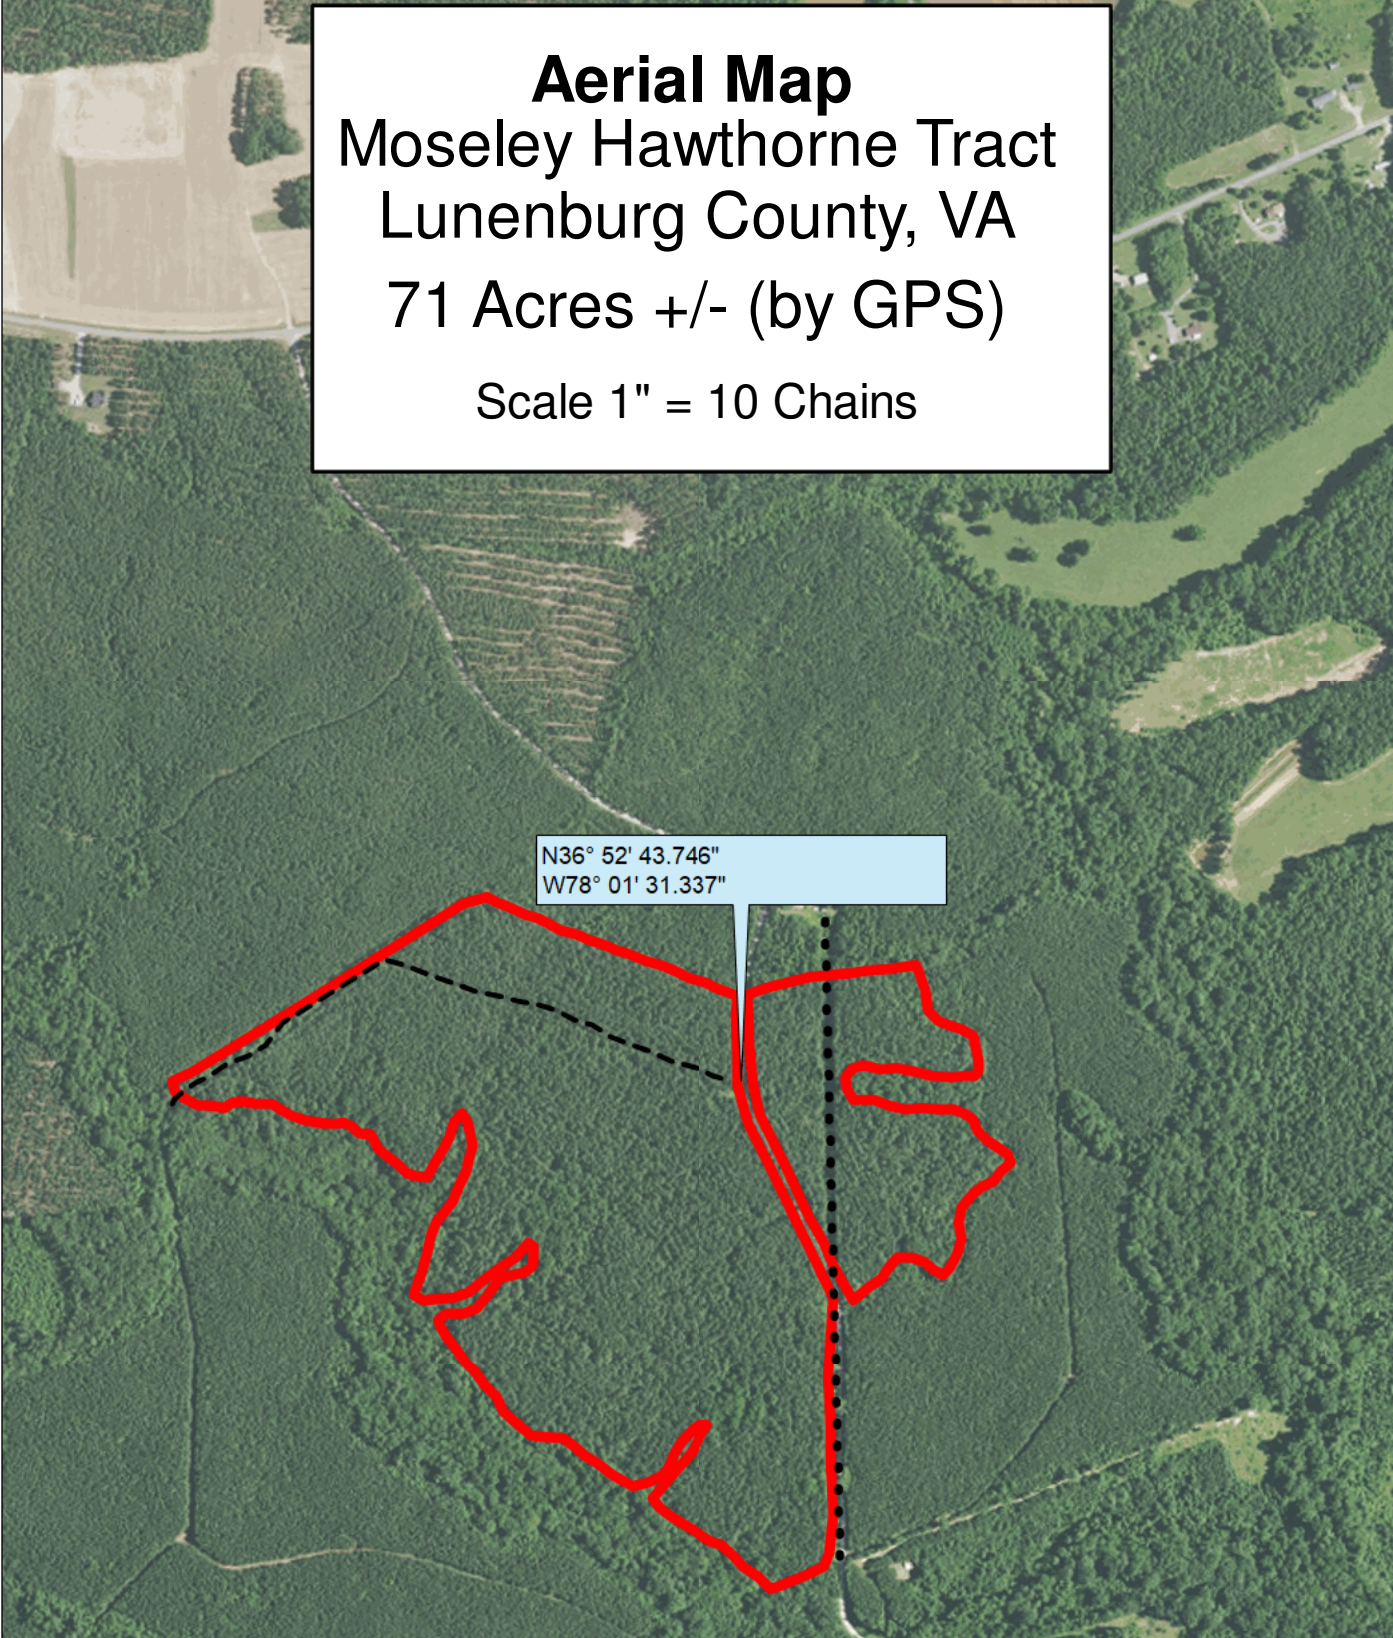

Aerial Map
Moseley Hawthorne Tract
Lunenburg County, VA
71 Acres +/- (by GPS)
Scale 1" = 10 Chains

N36° 52' 43.746"
 W78° 01' 31.337"

<p>Lock Combo 2-0-0-0 Harvest Boundaries Are Marked With Blue Paint Tract Boundary Marked With Yellow Paint</p>	<p>Sale Date, Time, and Location: Lunenburg County Court House Thursday November 15th, 10:00 am</p>
---	---