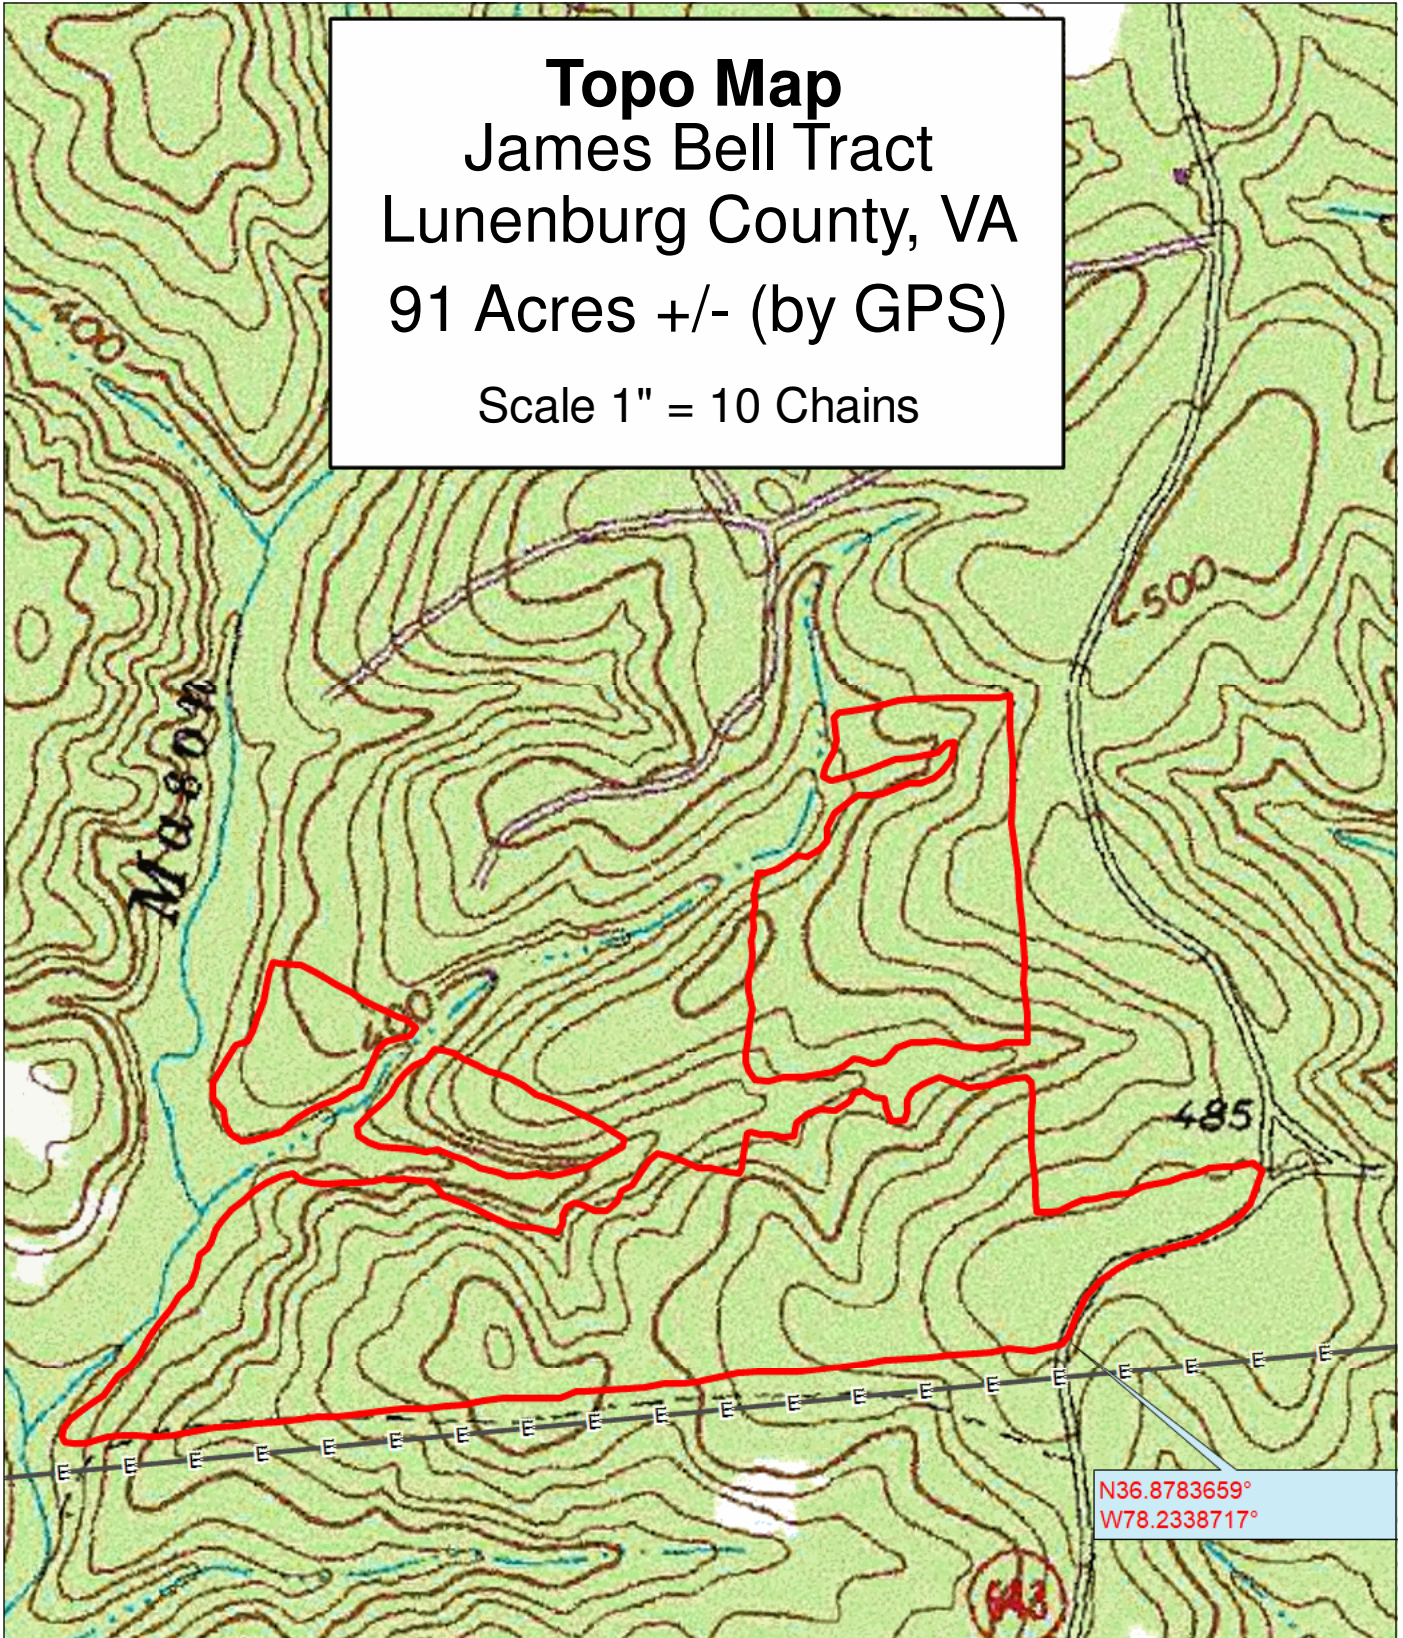

Topo Map
 James Bell Tract
 Lunenburg County, VA
 91 Acres +/- (by GPS)
 Scale 1" = 10 Chains

N36.8783659°
 W78.2338717°

Lock Combo 2-0-0-0
 Harvest Boundaries Are Marked With Blue Paint
 Tract Boundaries Marked With Orange Paint

Sale Date, Time, and Location:
 Lunenburg County Court House
 Thursday August 2nd, 10:00 am