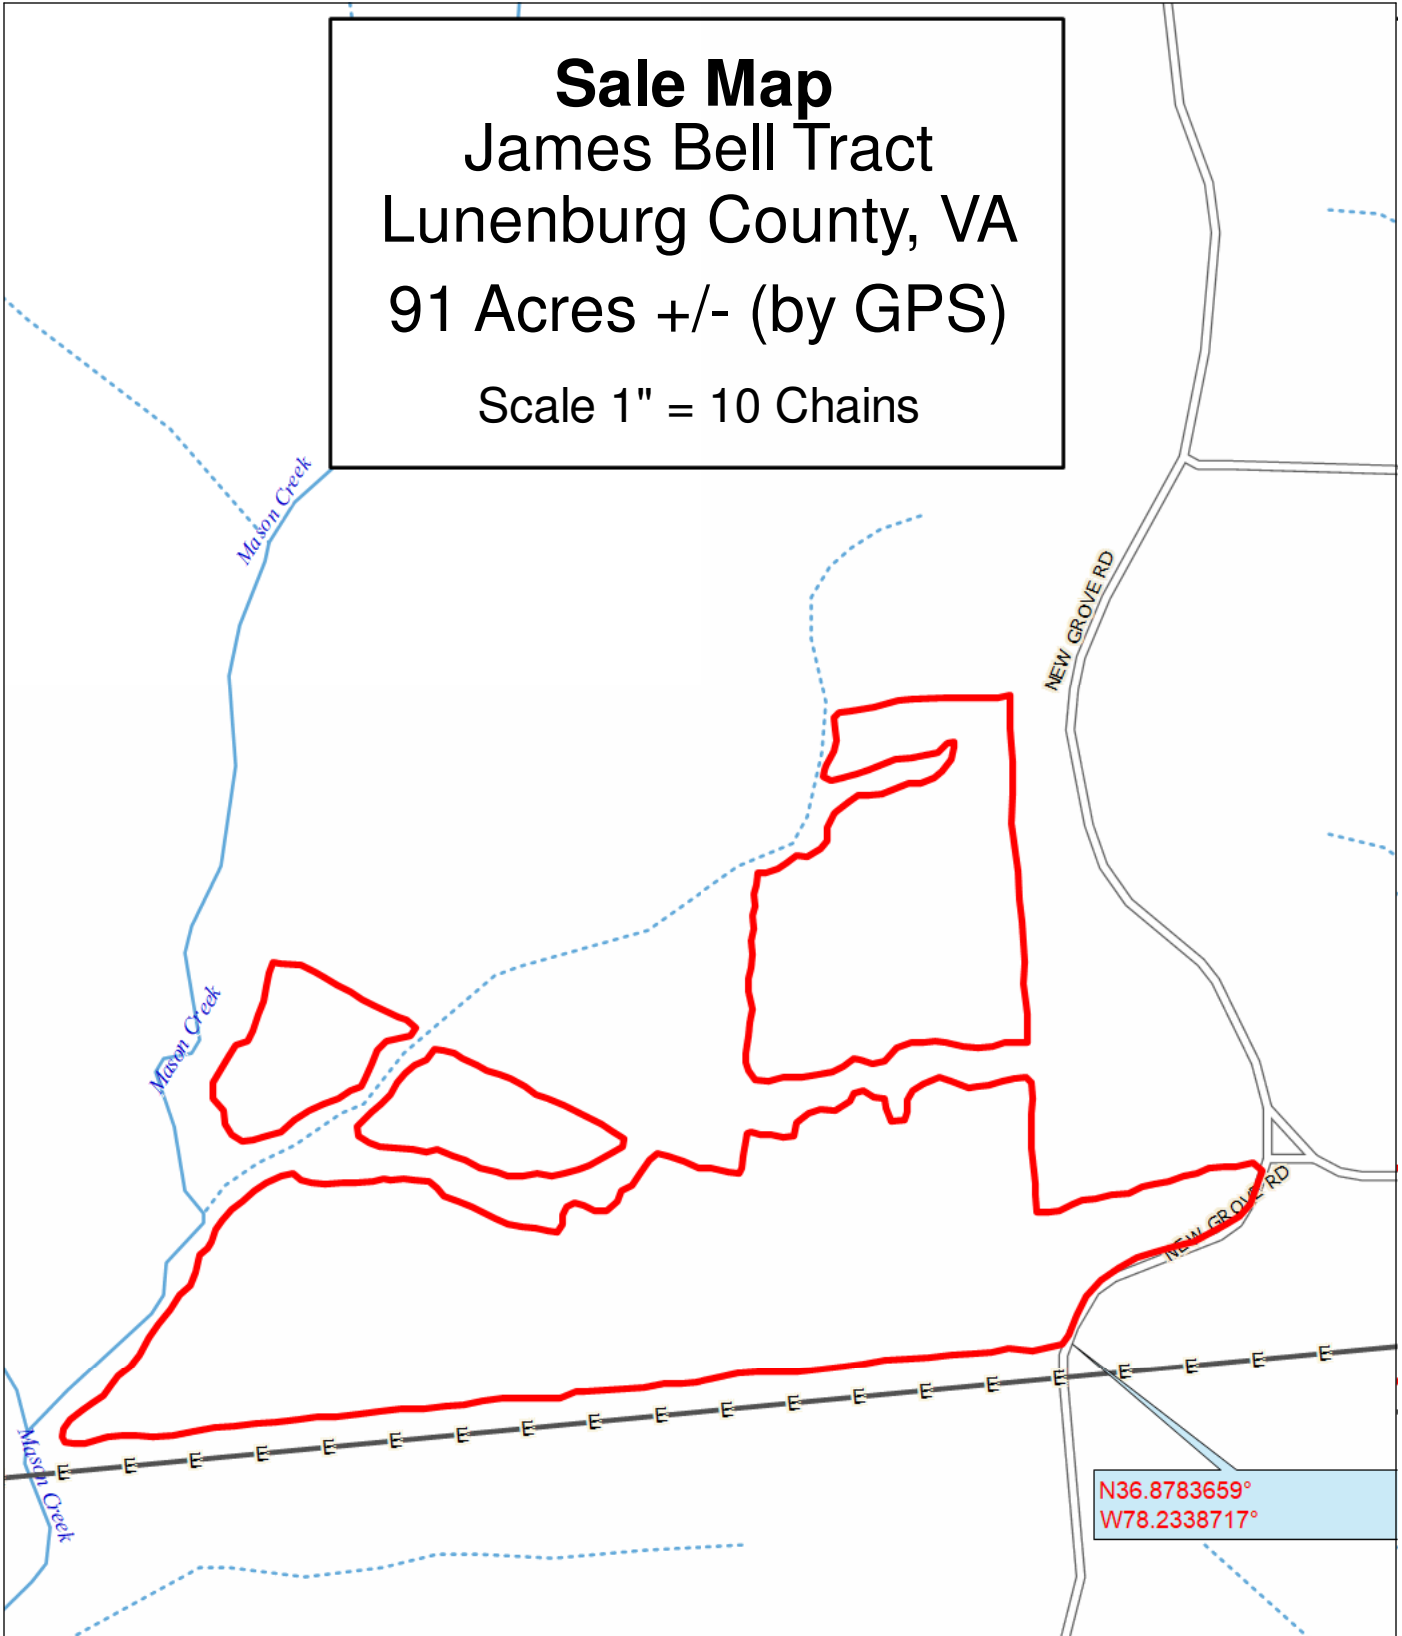

Sale Map
 James Bell Tract
 Lunenburg County, VA
 91 Acres +/- (by GPS)
 Scale 1" = 10 Chains

N36.8783659°
 W78.2338717°

Lock Combo 2-0-0-0
 Harvest Boundaries Are Marked With Blue Paint
 Tract Boundaries Marked With Orange Paint

Sale Date, Time, and Location:
 Lunenburg County Court House
 Thursday August 2nd, 10:00 am

Data use subject to license.

© DeLorme. XMap® 8.

www.delorme.com

1" = 624.4 ft

Data Zoom 14-4

Scale 1 : 7,920