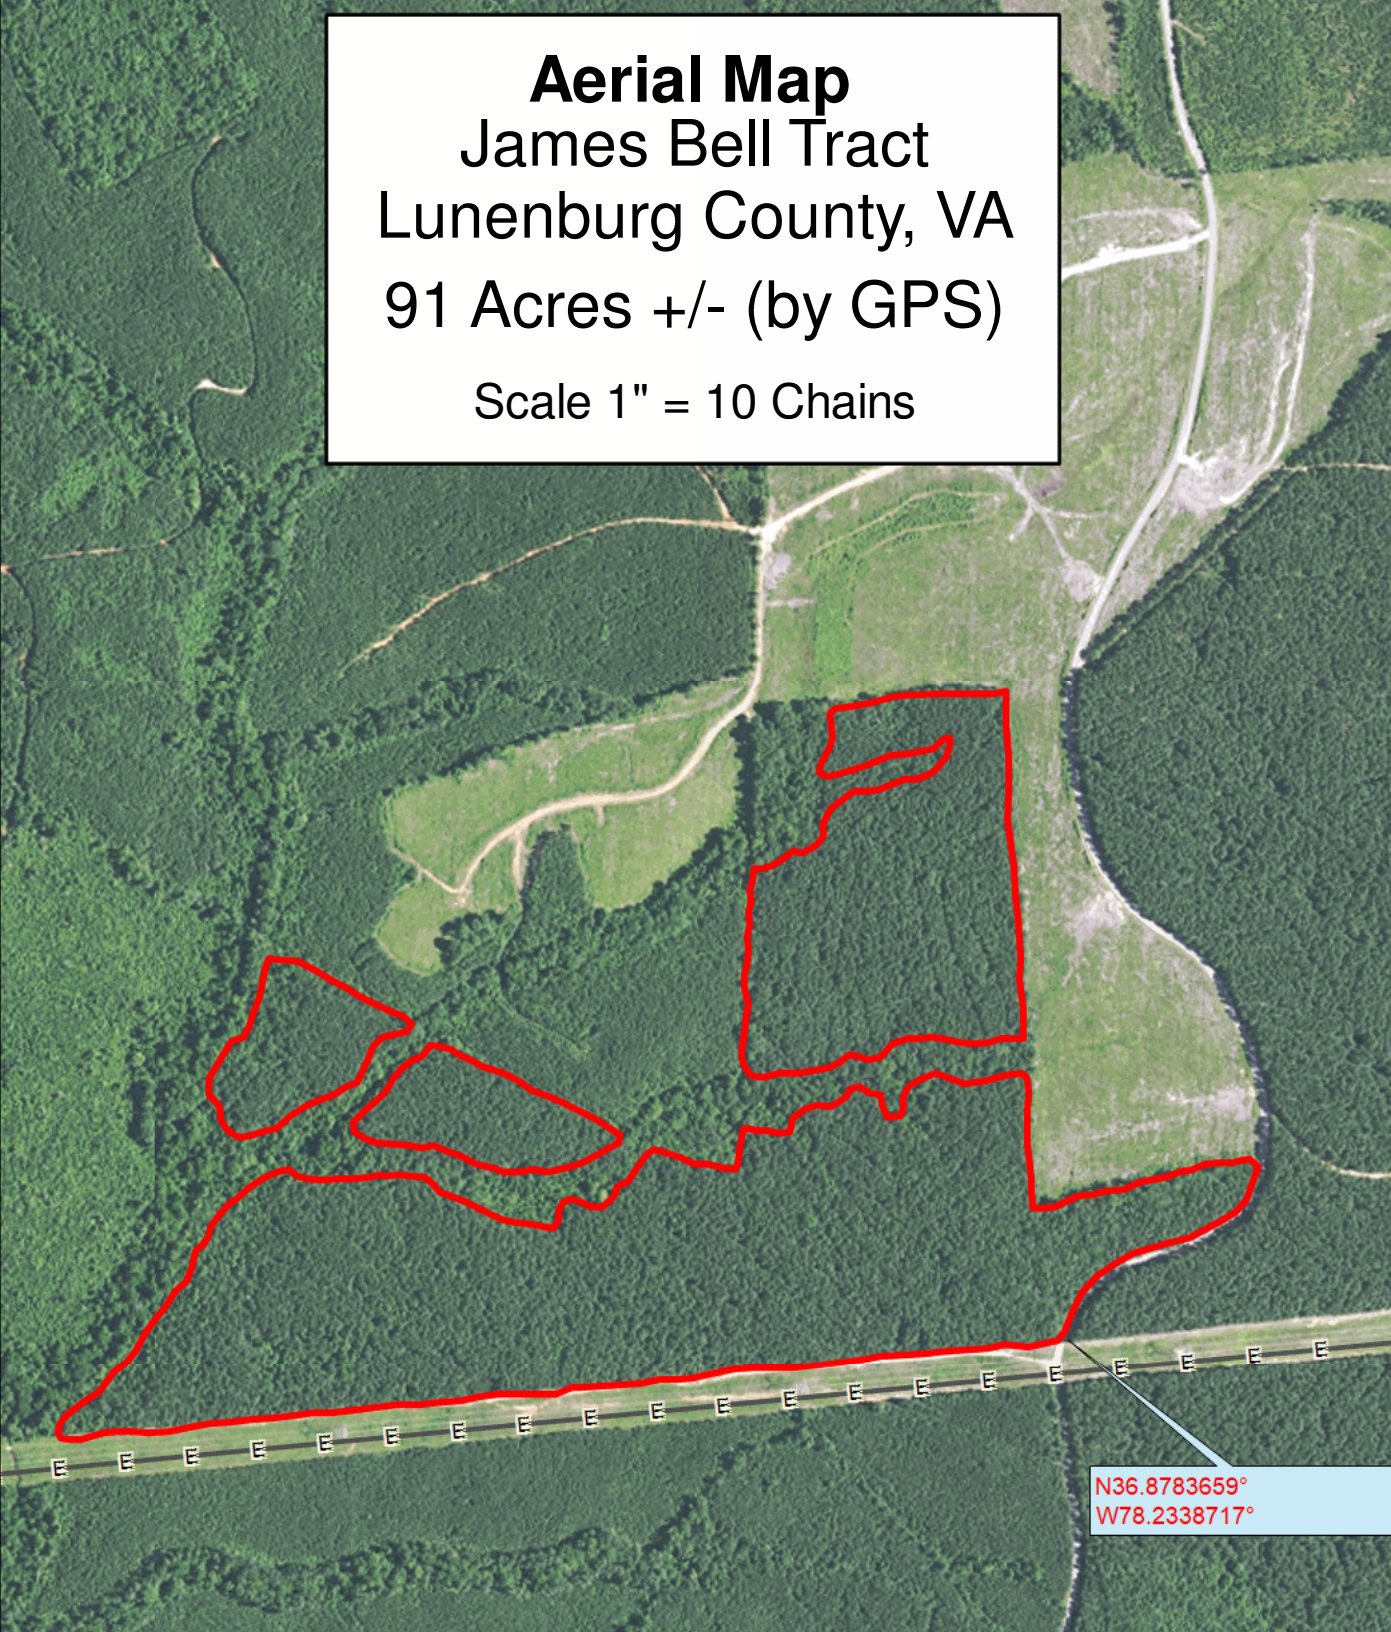

**Aerial Map**  
 James Bell Tract  
 Lunenburg County, VA  
 91 Acres +/- (by GPS)  
 Scale 1" = 10 Chains

N36.8783659°  
 W78.2338717°

Lock Combo 2-0-0-0  
 Harvest Boundaries Are Marked With Blue Paint  
 Tract Boundaries Marked With Orange Paint

Sale Date, Time, and Location:  
 Lunenburg County Court House  
 Thursday August 2nd, 10:00 am