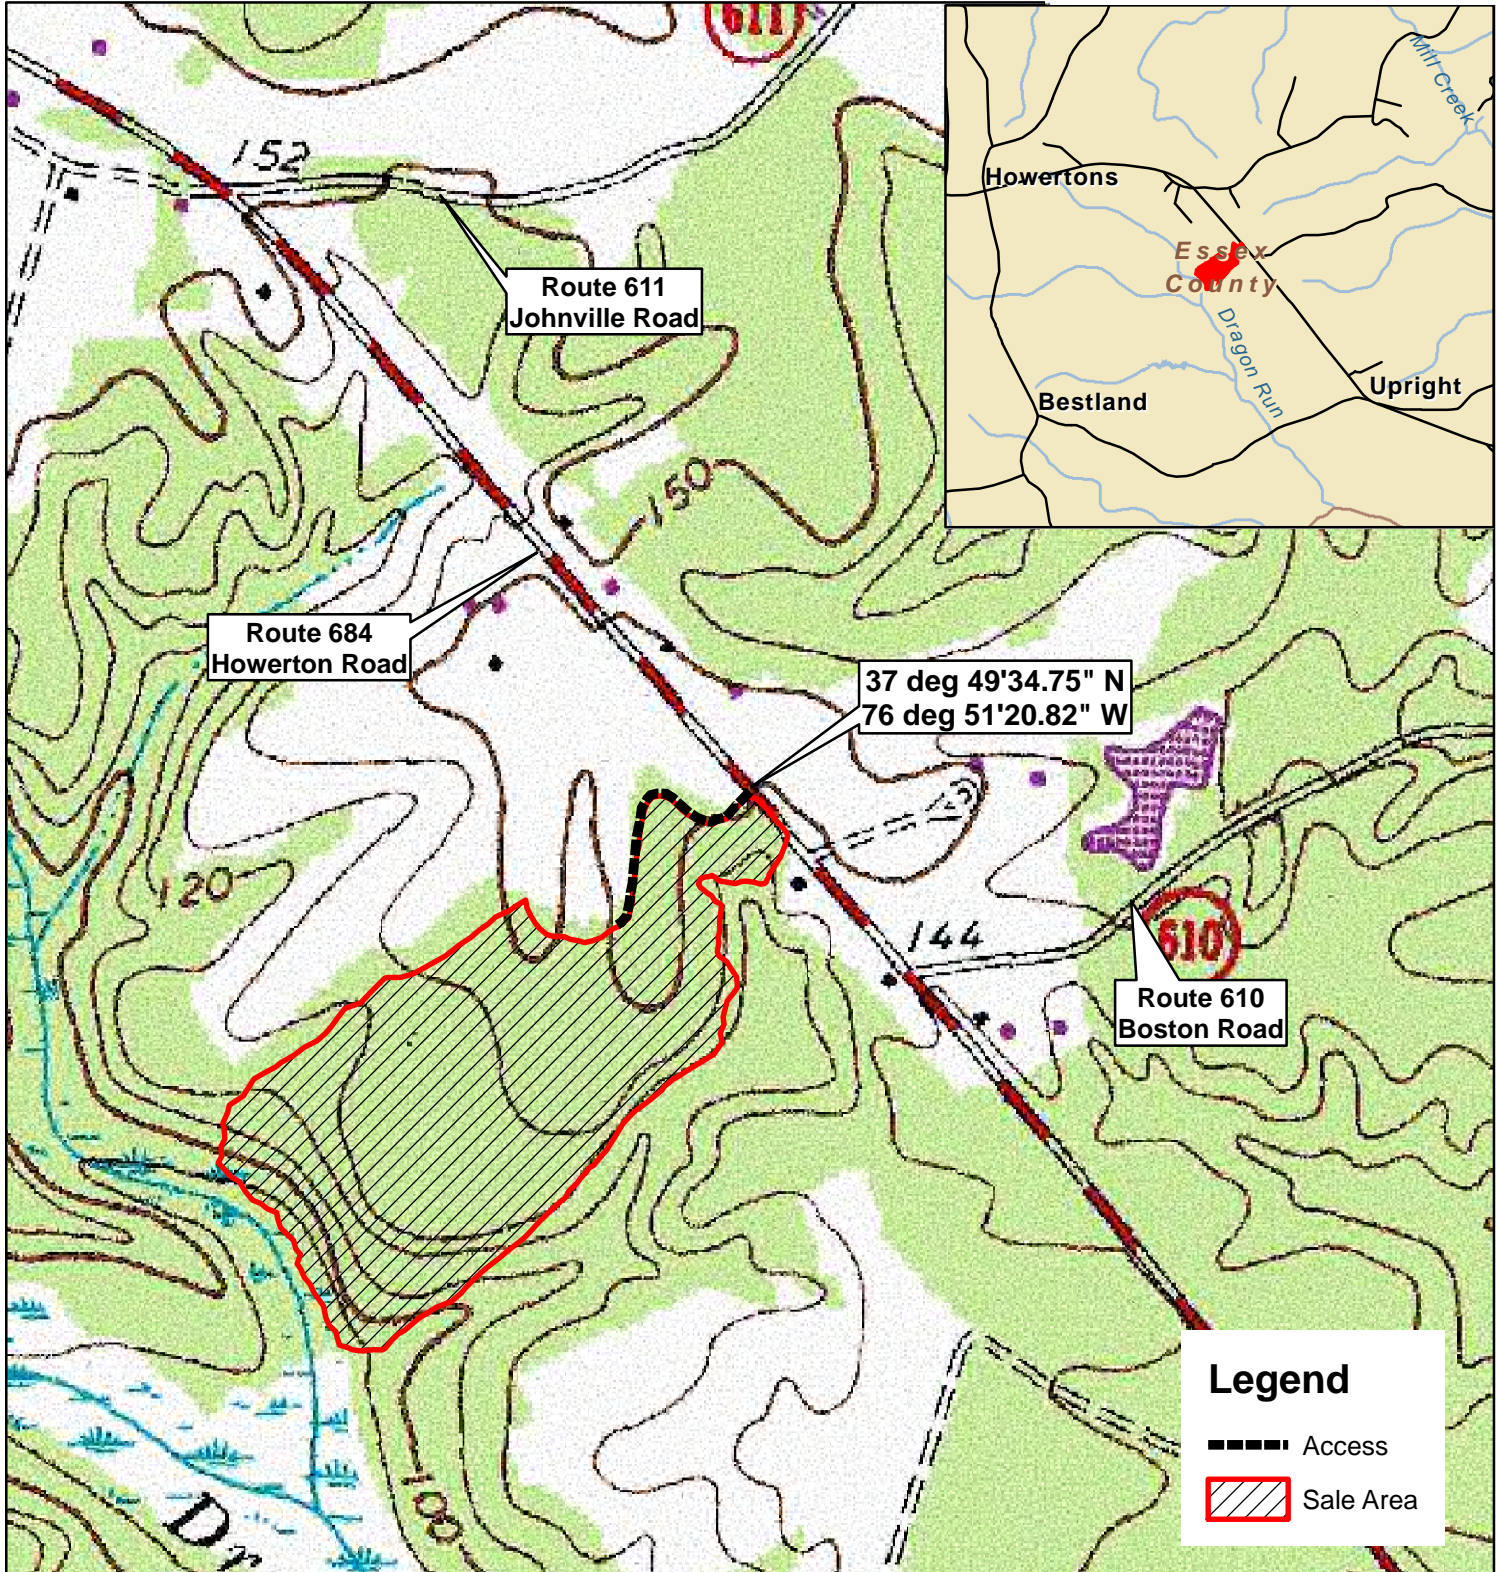

Harmon Tract

Essex County, VA

Sale Area: 38 +/- Acres (by GPS)

FRM, Inc.
7840 Richmond-Tappahannock Hwy.
Aylett, VA 23009
804.769.3948 Office
804.840.3362 Mobile
804.769.0853 Fax
brian@frmva.com

Consulting Foresters
and
Timberland Appraisers

Harvest Boundaries Marked With Blue Paint
No Harvest From Within SMZ

Timber sale at 10 am Thurs., November 29, 2018
At the Forest Resources Mgmt. Office

1 inch = 660 feet

MBM 10/31/2018