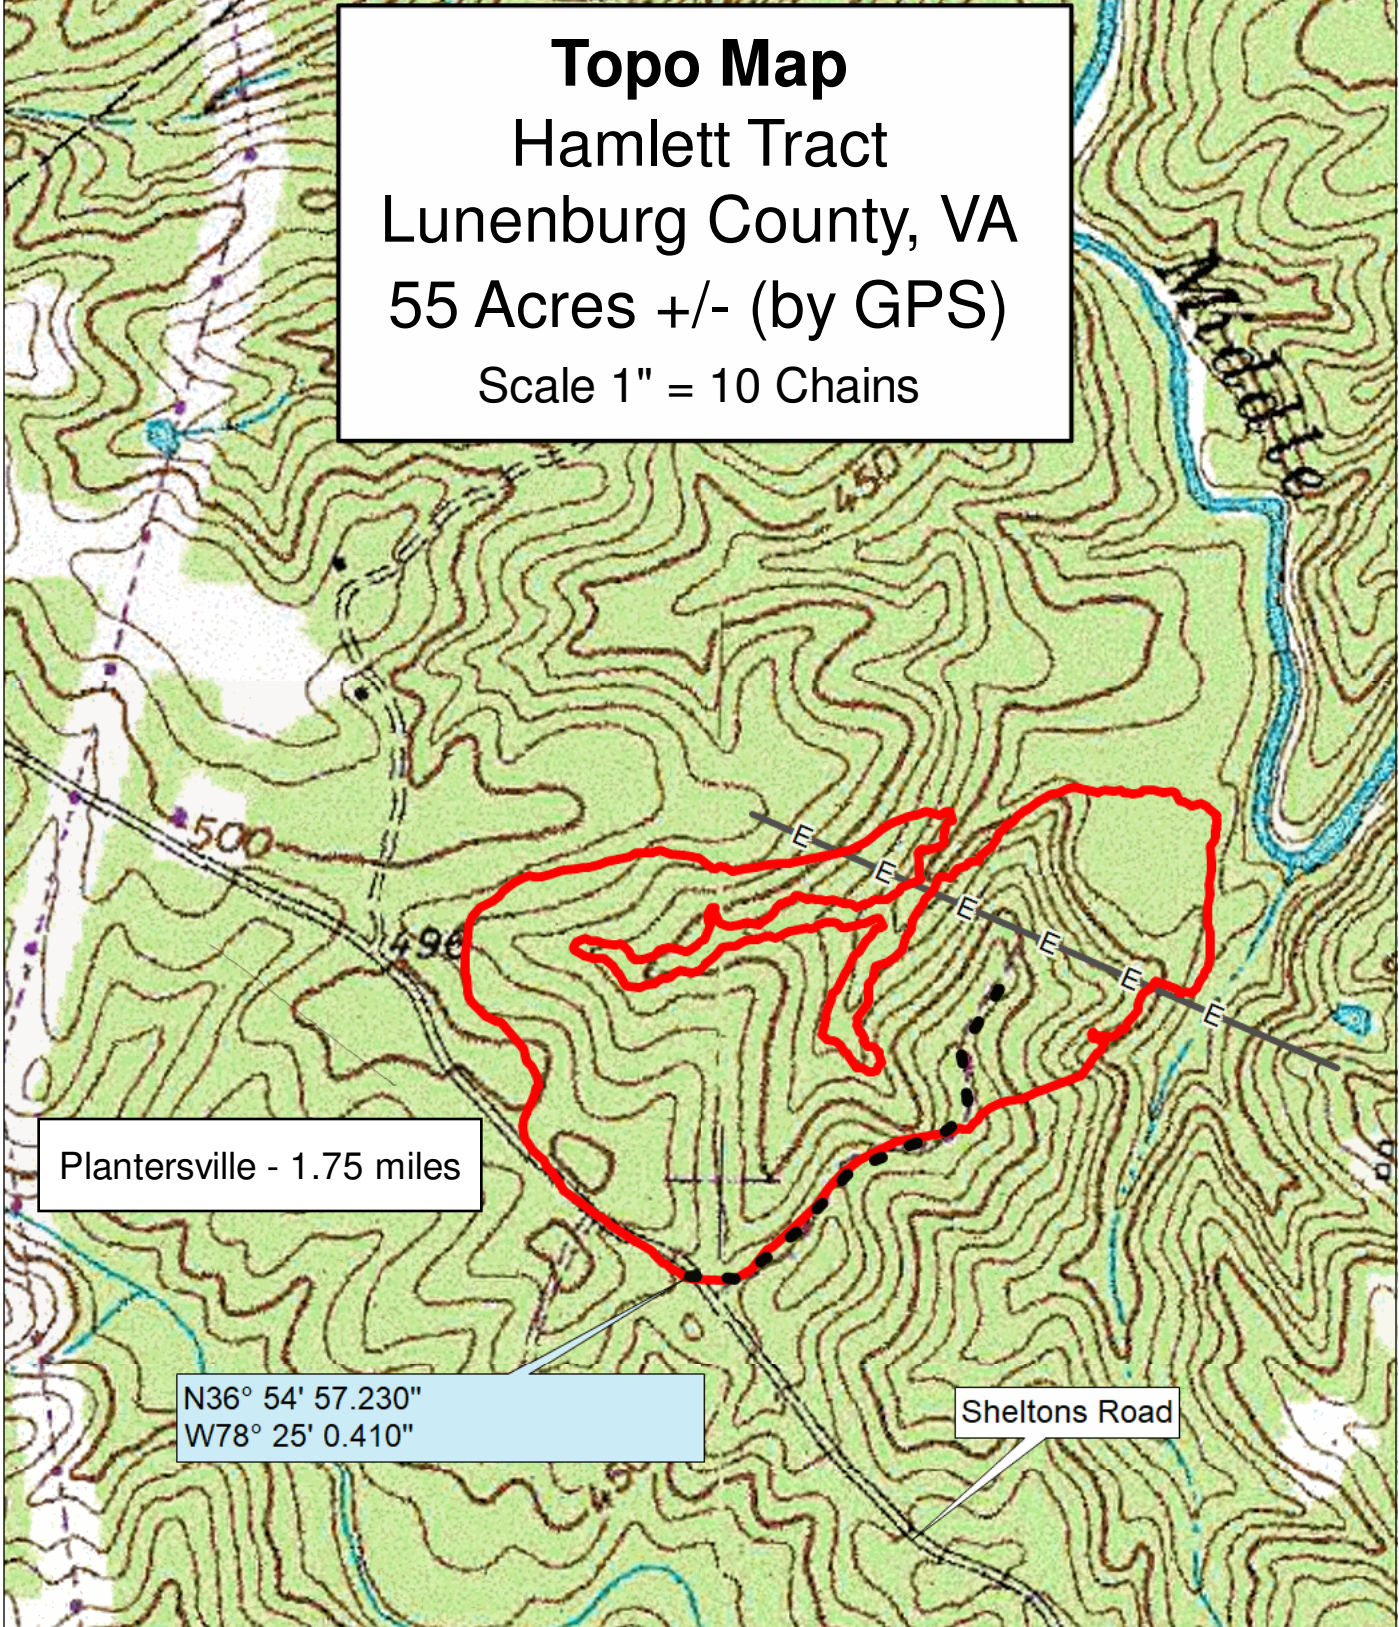

Topo Map
Hamlett Tract
Lunenburg County, VA
55 Acres +/- (by GPS)
Scale 1" = 10 Chains

Plantersville - 1.75 miles

N36° 54' 57.230"
 W78° 25' 0.410"

Sheltons Road

Lock Combo 2-0-0-0
 Harvest Boundaries Are Marked With Blue Paint
 Property Boundaries Are Marked With Yellow Paint

Sale Date, Time, and Location:
 Lunenburg County Court House
 Thursday December 20th, 10:00 am