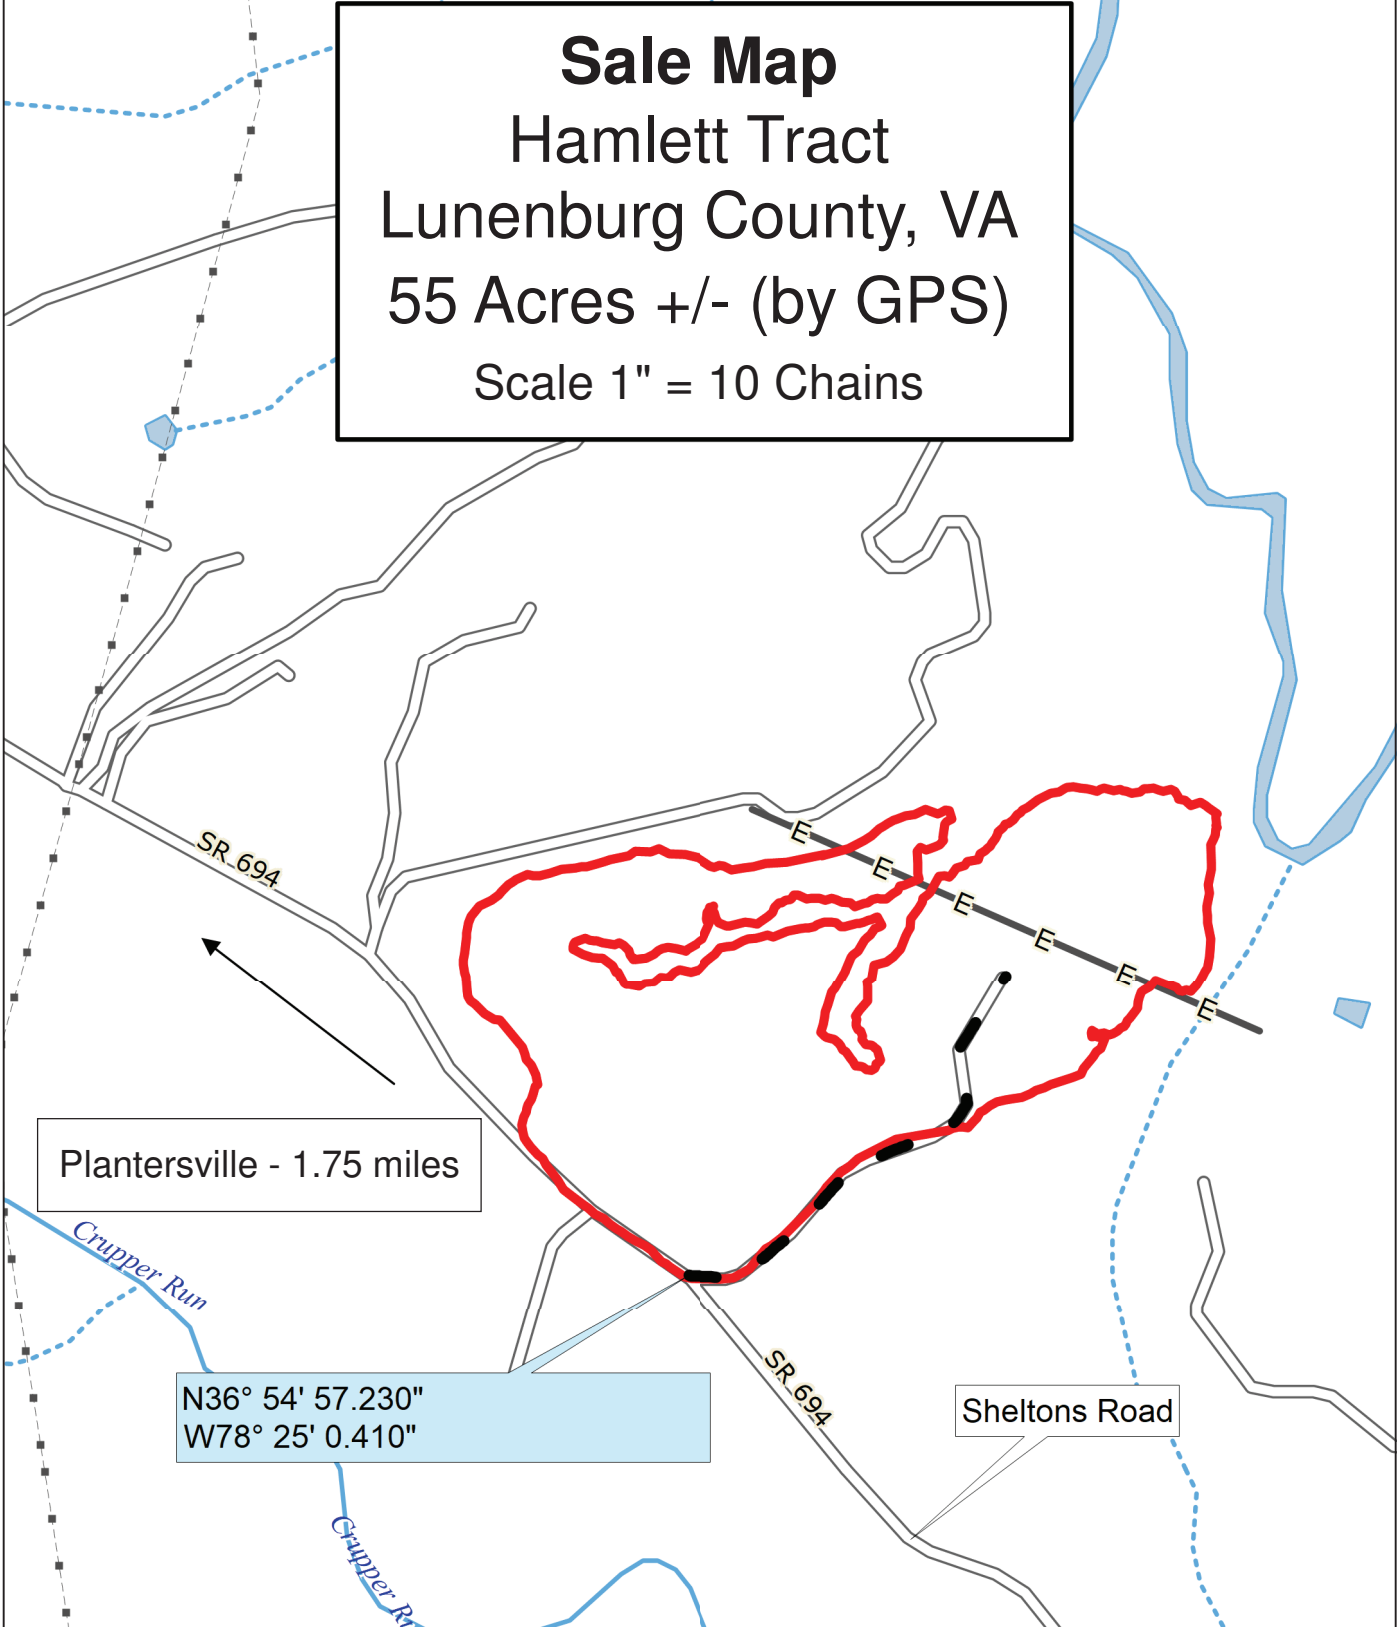

Sale Map
 Hamlett Tract
 Lunenburg County, VA
 55 Acres +/- (by GPS)
 Scale 1" = 10 Chains

Plantersville - 1.75 miles

N36° 54' 57.230"
 W78° 25' 0.410"

Sheltons Road

Lock Combo 2-0-0-0
 Harvest Boundaries Are Marked With Blue Paint
 Property Boundaries Are Marked With Yellow Paint

Sale Date, Time, and Location:
 Lunenburg County Court House
 Thursday December 20th, 10:00 am