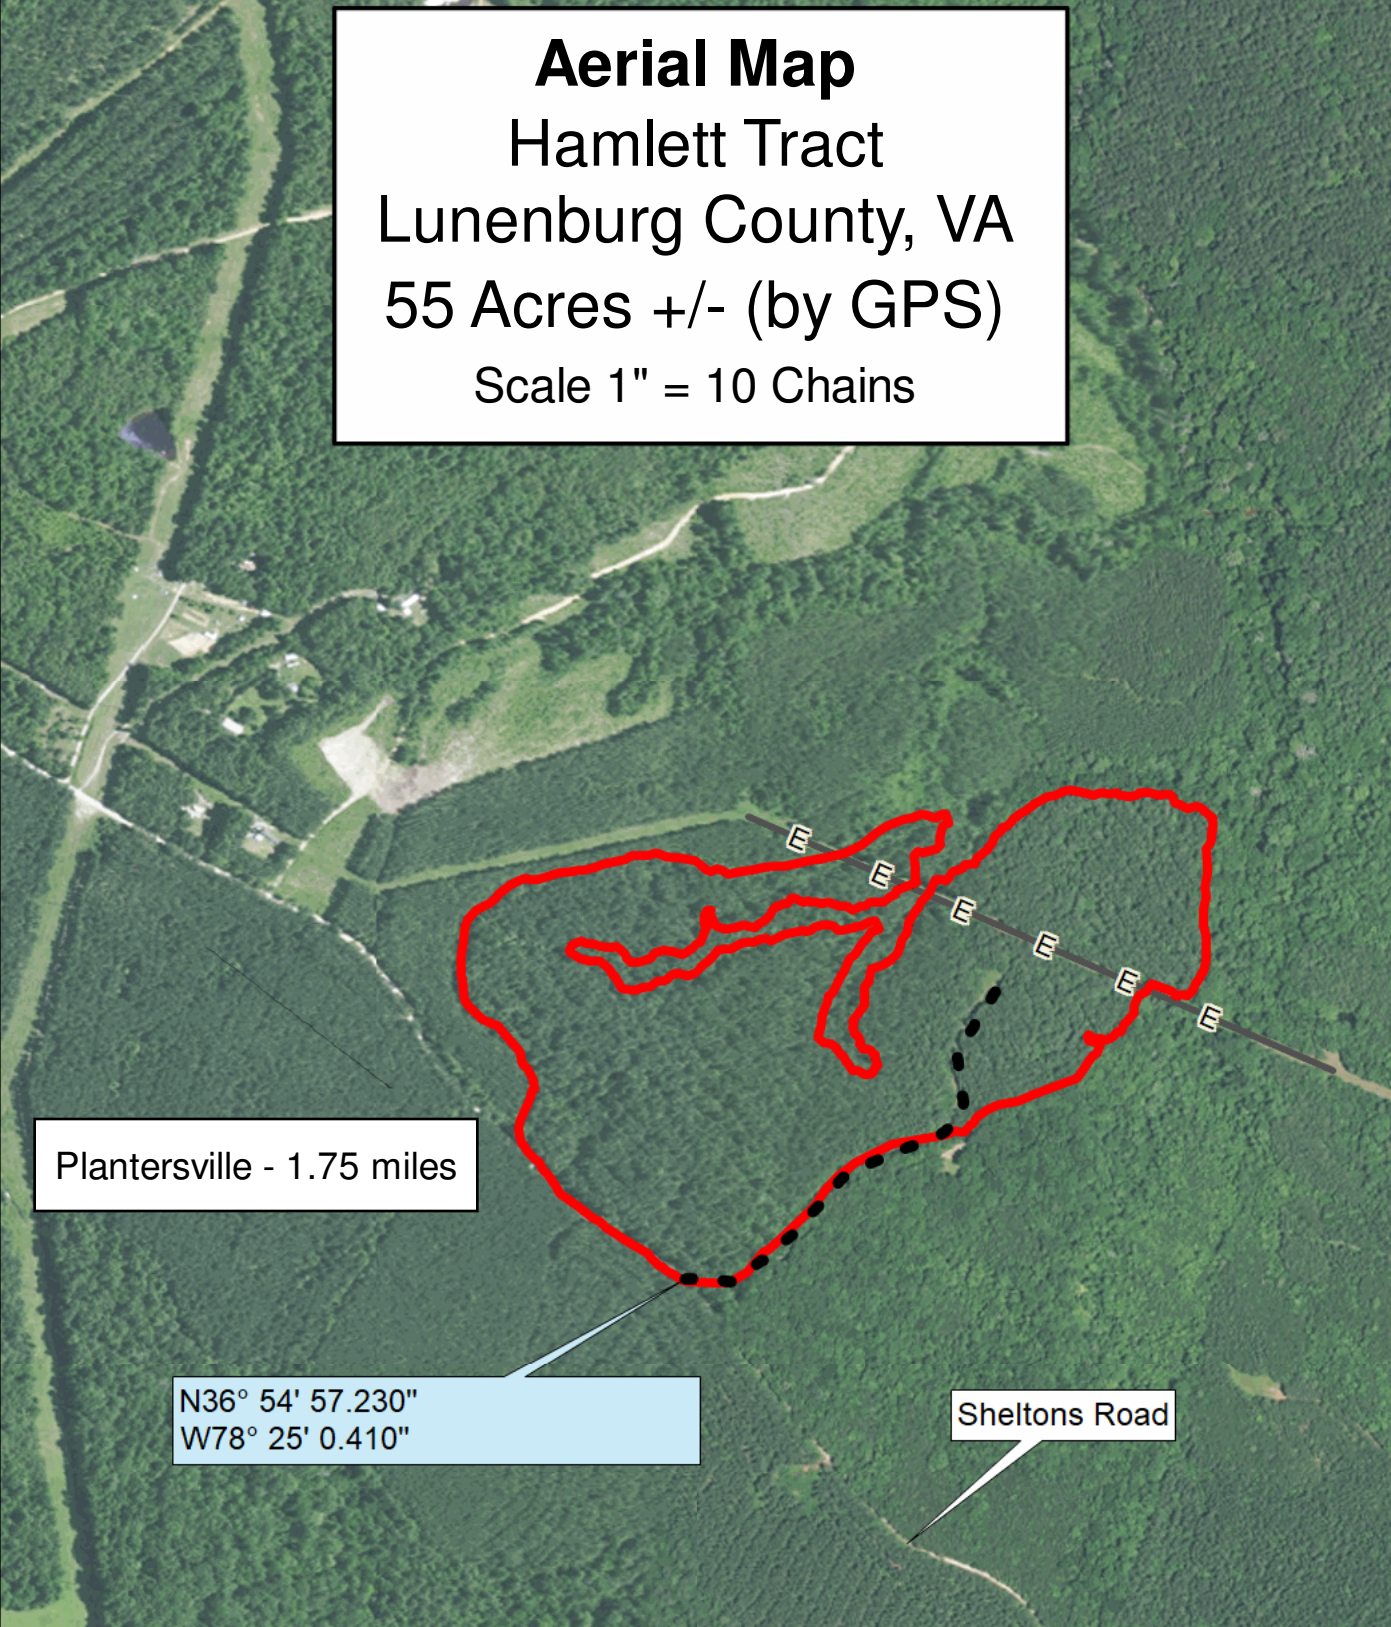

Aerial Map
Hamlett Tract
Lunenburg County, VA
55 Acres +/- (by GPS)
Scale 1" = 10 Chains

Plantersville - 1.75 miles

N36° 54' 57.230"
 W78° 25' 0.410"

Sheltons Road

Lock Combo 2-0-0-0
 Harvest Boundaries Are Marked With Blue Paint
 Property Boundaries Are Marked With Yellow Paint

Sale Date, Time, and Location:
 Lunenburg County Court House
 Thursday December 20th, 10:00 am