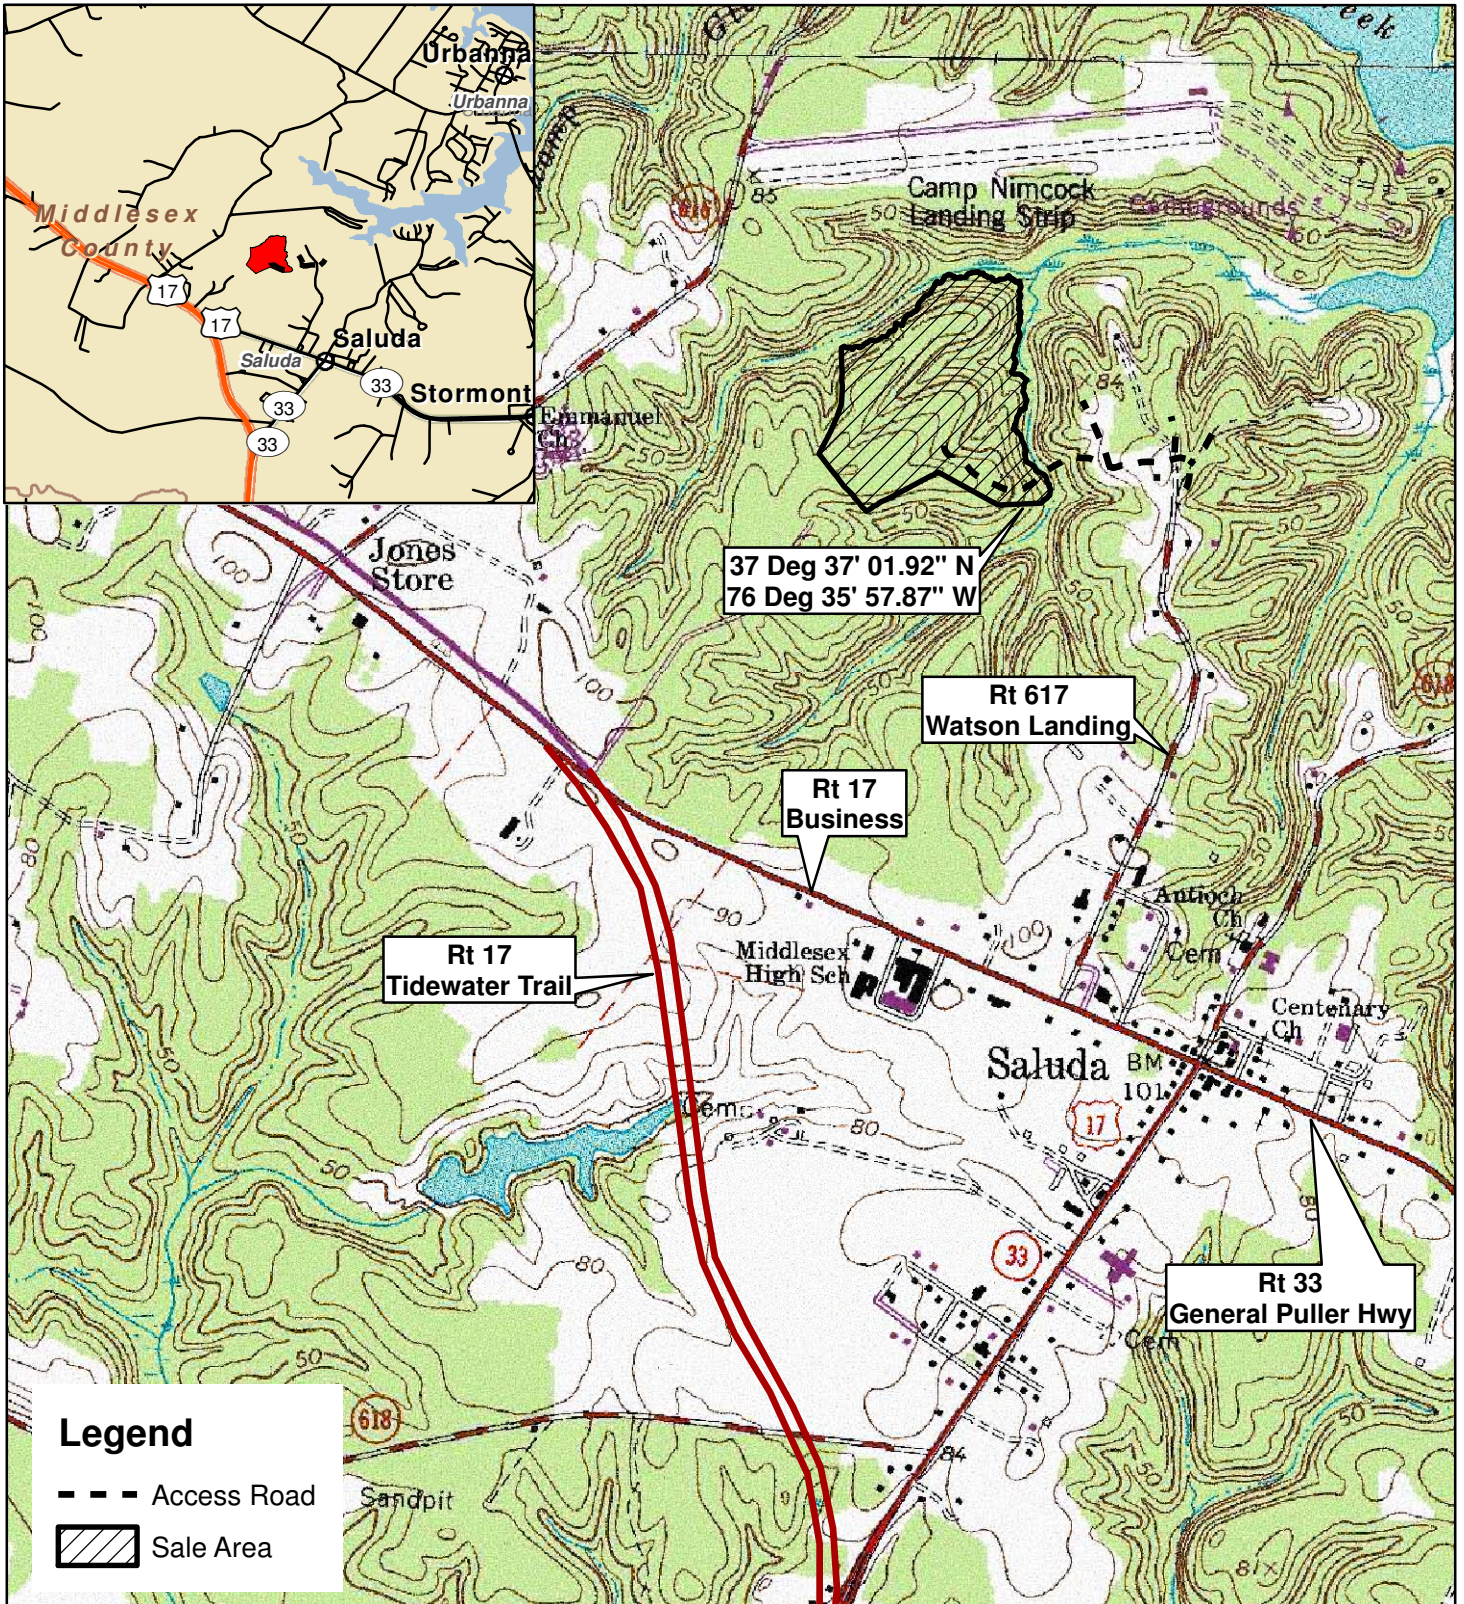

# HALL TRACT

Middlesex County, VA  
39 +/- Acres (by GPS)

Forest Resources Management, Inc.  
7840 Richmond-Tappahannock Highway  
Aylett, Virginia 23009  
(804)769-3948 Office  
(804)769-0853 Fax  
(804)690-7011 Mobile  
John@FRMVA.com  
FRMVA.com

Consulting Foresters  
and  
Timberland Appraisers

Harvest Boundaries Marked With Blue Paint  
No Harvest From Within SMZ

1 inch = 1,320 feet

Timber sale at 10 AM Thurs., September 13, 2018  
At the Forest Resources Mgmt Office