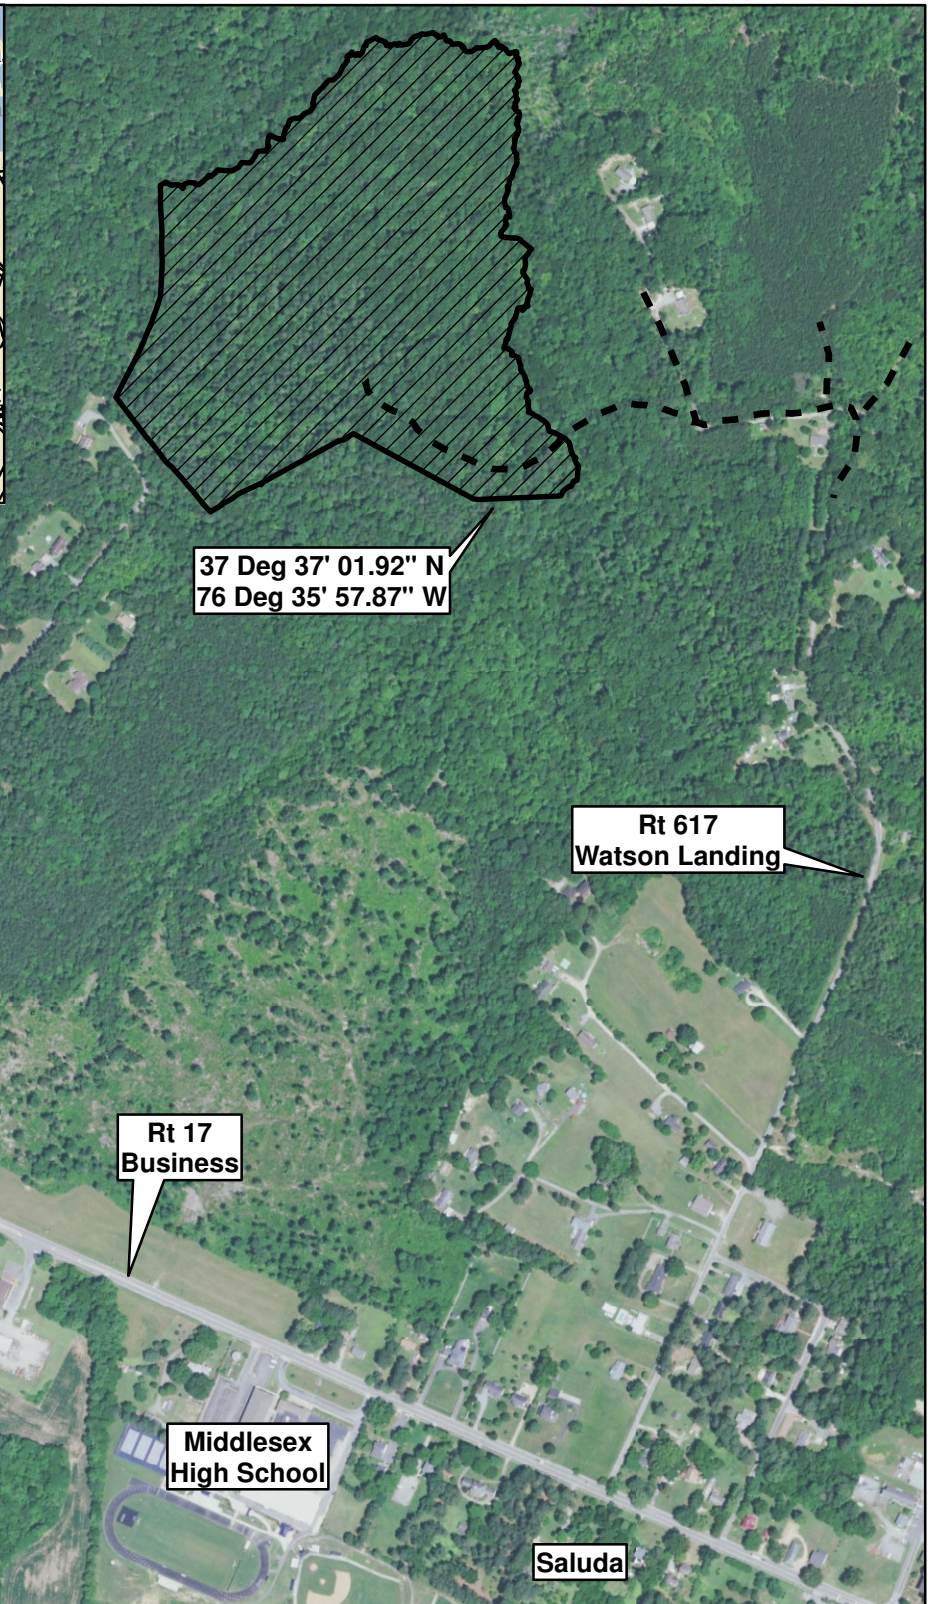

HALL TRACT

Middlesex County, VA
39 +/- Acres (by GPS)

Forest Resources Management, Inc.
7840 Richmond-Tappahannock Highway
Aylett, Virginia 23009
(804)769-3948 Office
(804)769-0853 Fax
(804)690-7011 Mobile
John@FRMVA.com
FRMVA.com

*Consulting Foresters
and
Timberland Appraisers*

37 Deg 37' 01.92" N
76 Deg 35' 57.87" W

Rt 17
Tidewater Trail

Rt 617
Watson Landing

Rt 17
Business

Middlesex
High School

Saluda

Legend

- - - Access Road
-  Sale Area

Harvest Boundaries Marked With Blue Paint
No Harvest From Within SMZ

Timber sale at 10 AM Thurs., September 13, 2018
At the Forest Resources Mgmt Office

1 inch = 660 feet

JRR 8/6/2018