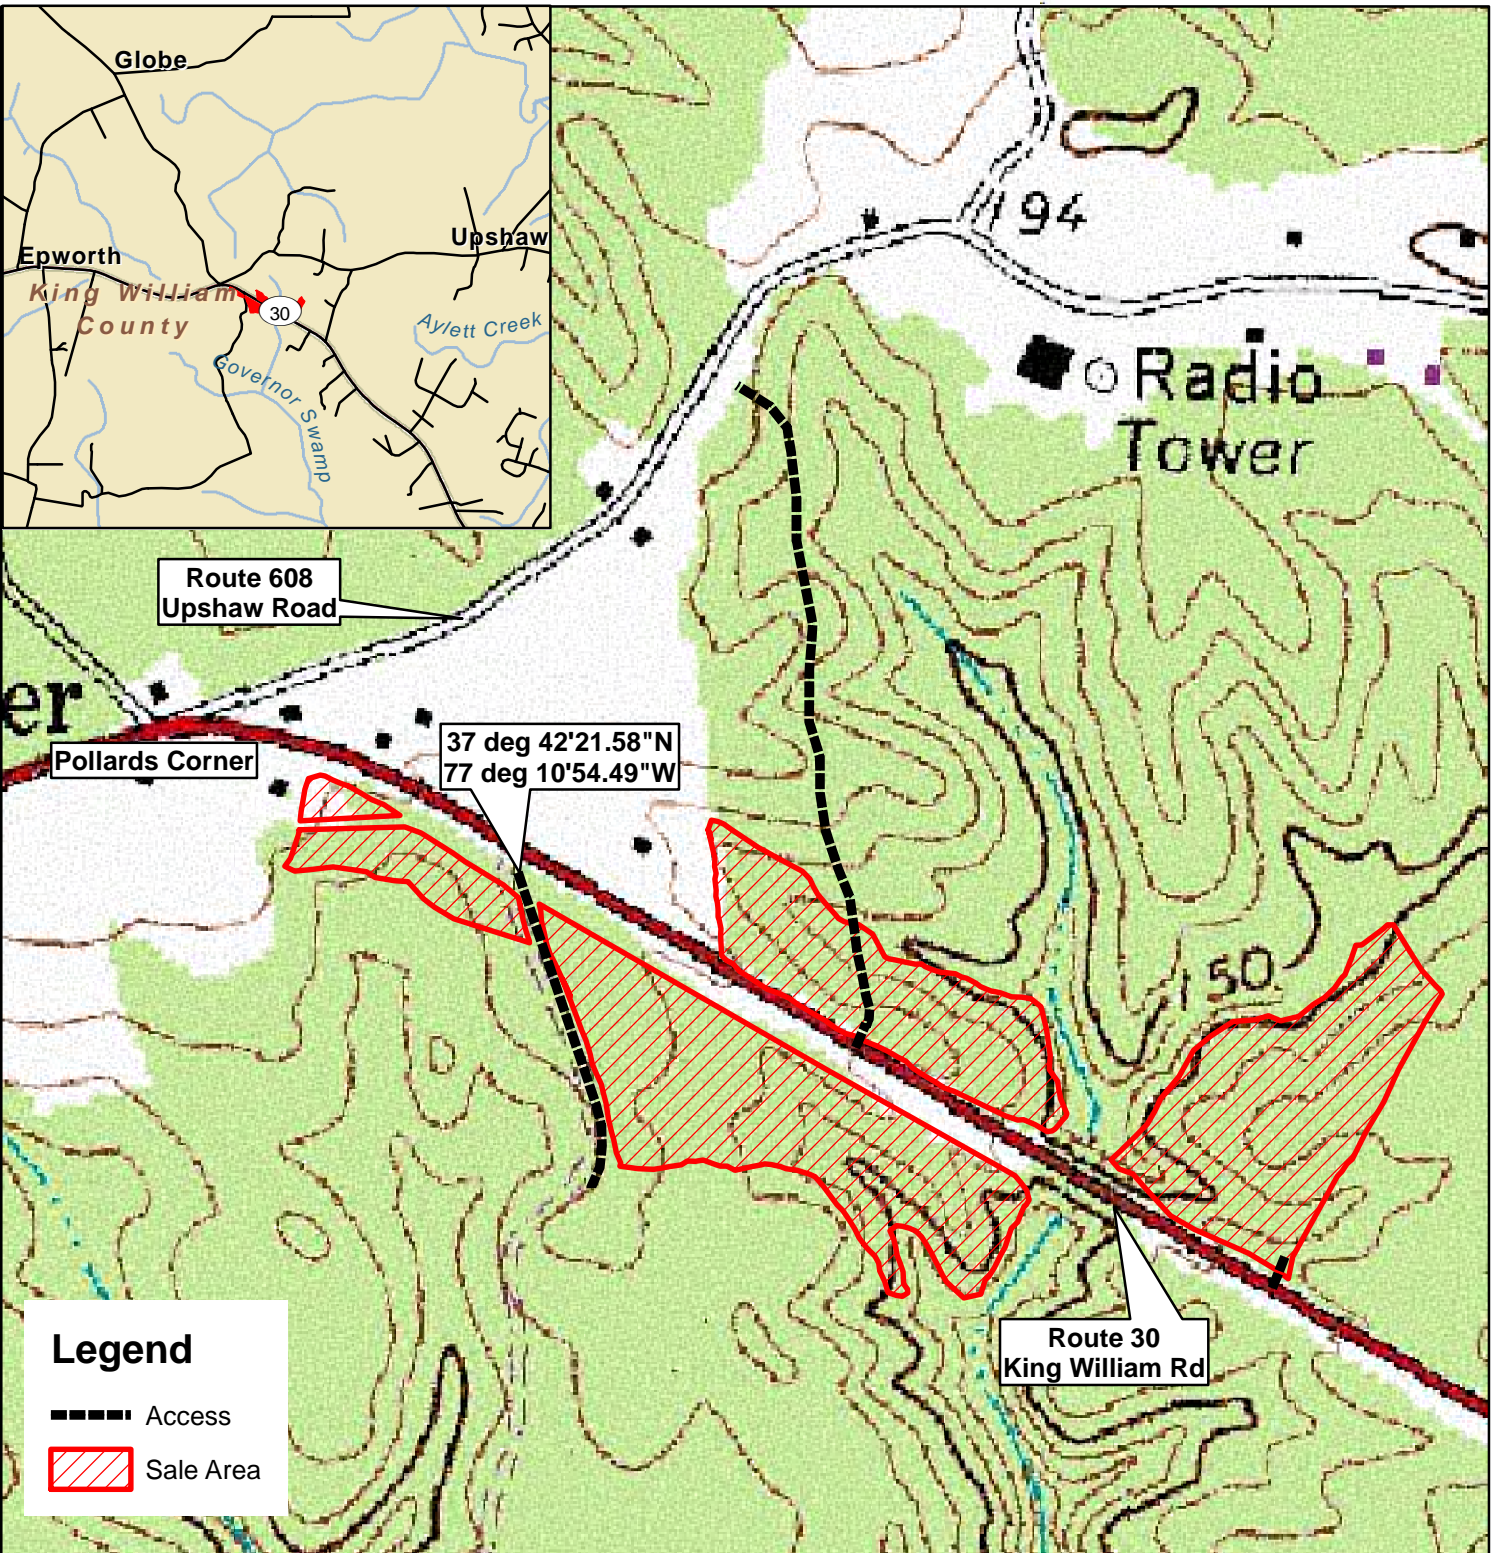

Gwathmey Tract

King William County, VA

Sale Area: 27 +/- Acres (by GPS)

FRM, Inc.
7840 Richmond-Tappahannock Hwy.
Aylett, VA 23009
804.769.3948 Office
804.840.3362 Mobile
804.769.0853 Fax
brian@frmva.com

Consulting Foresters
and
Timberland Appraisers

Harvest Boundaries Marked With Blue Paint
No Harvest From Within SMZ

Timber sale at 10 am Thurs., February 8, 2018
At the Forest Resources Mgmt. Office

1 inch = 500 feet

LOCK COMBO 2-0-0-0

MBM 12/13/2017