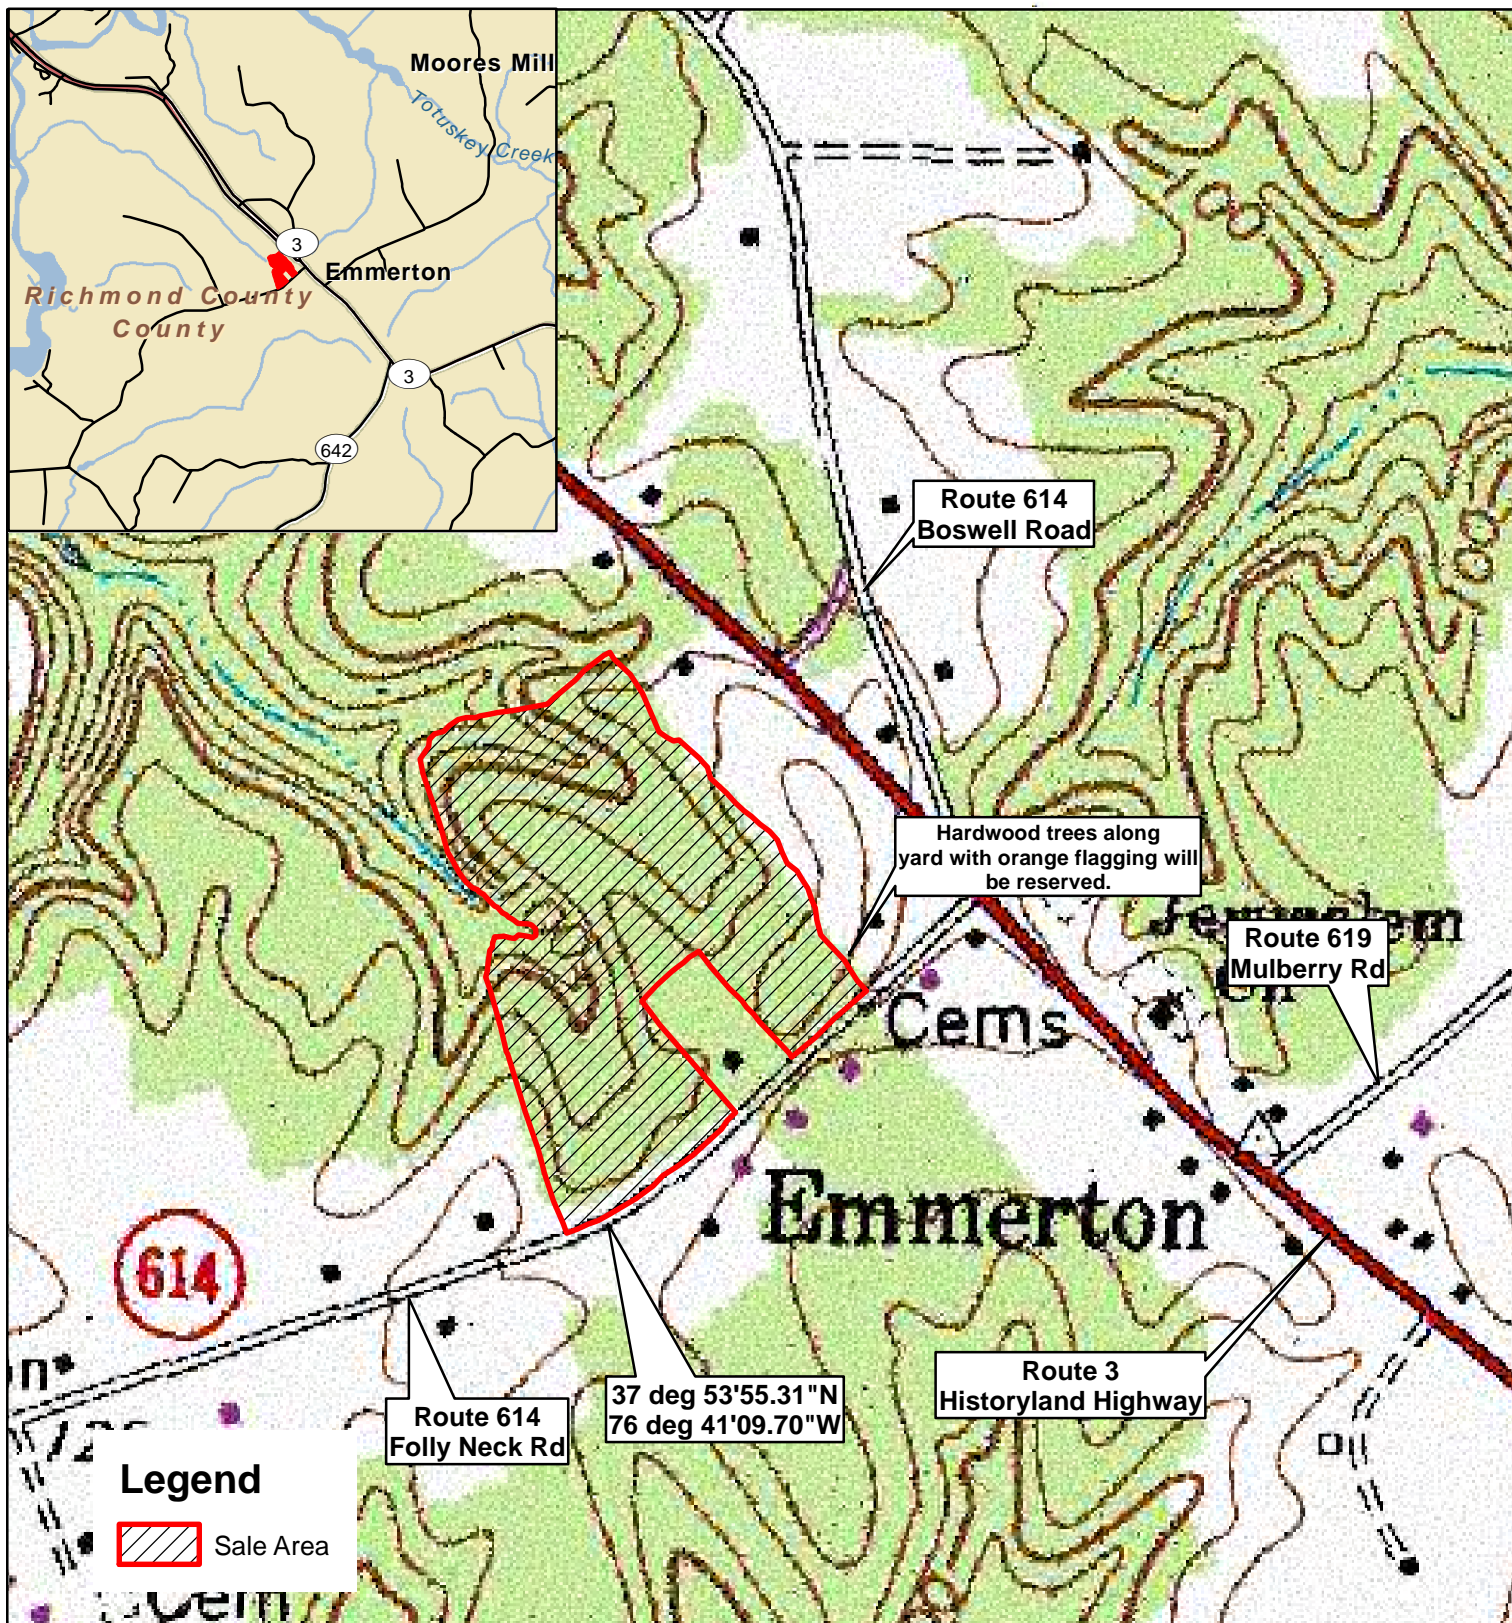

# Gray Tract

Richmond County, VA  
Sale Area: 20 +/- Acres (by GPS)

F R M, Inc.  
7840 Richmond-Tappahannock Hwy.  
Aylett, VA 23009  
804.769.3948 Office  
804.840.3362 Mobile  
804.769.0853 Fax  
brian@frmva.com

Consulting Foresters  
and  
Timberland Appraisers

Harvest Boundaries Marked With Blue Paint  
No Harvest From Within SMZ

1 inch = 500 feet

Timber sale at 10 am Thurs., August 30, 2018  
At the Forest Resources Mgmt. Office