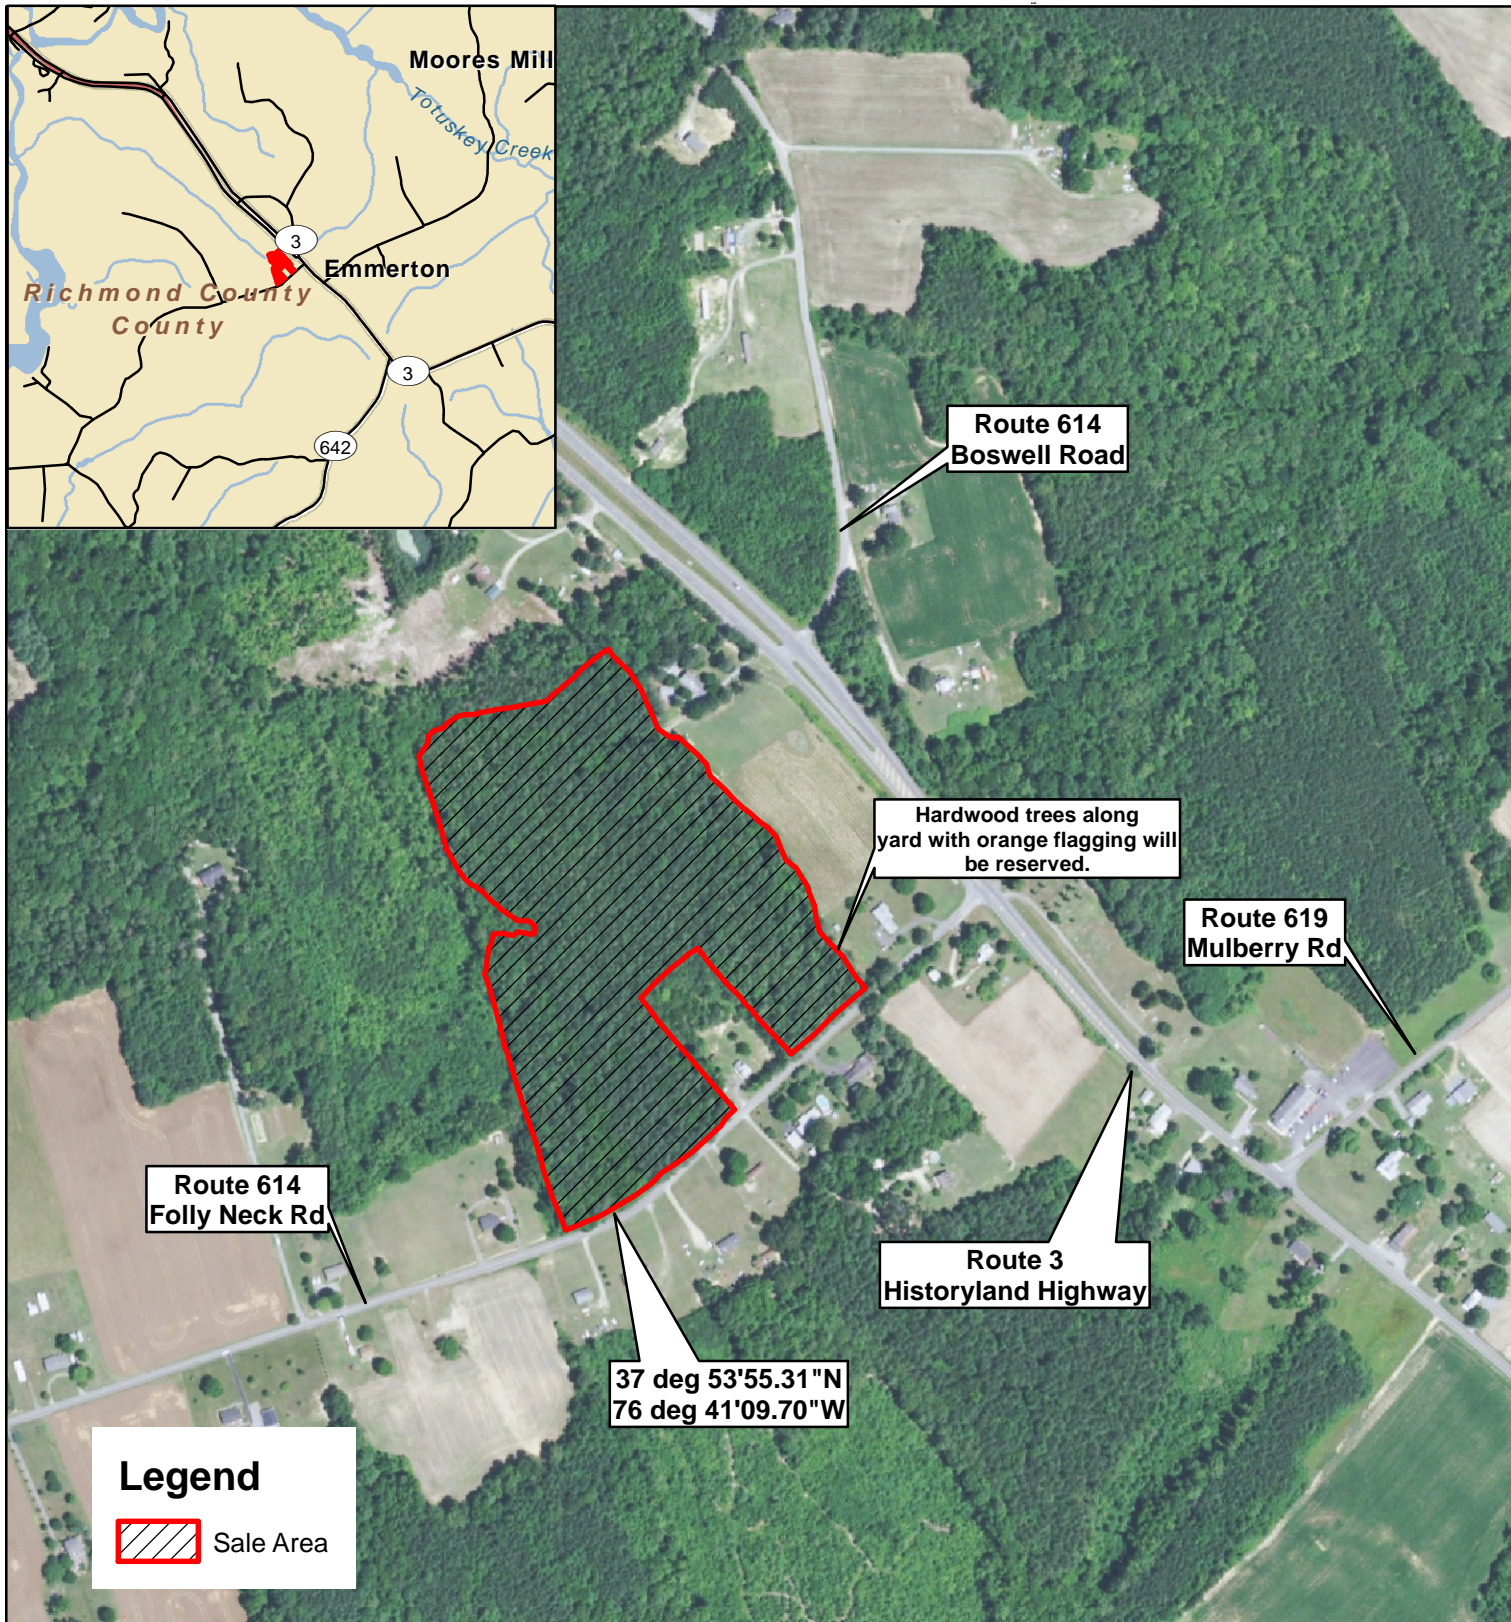

# Gray Tract

Richmond County, VA  
Sale Area: 20 +/- Acres (by GPS)

F R M, Inc.  
7840 Richmond-Tappahannock Hwy.  
Aylett, VA 23009  
804.769.3948 Office  
804.840.3362 Mobile  
804.769.0853 Fax  
brian@frmva.com

*Consulting Foresters  
and  
Timberland Appraisers*

Harvest Boundaries Marked With Blue Paint  
No Harvest From Within SMZ

1 inch = 500 feet

Timber sale at 10 am Thurs., August 30, 2018  
At the Forest Resources Mgmt. Office