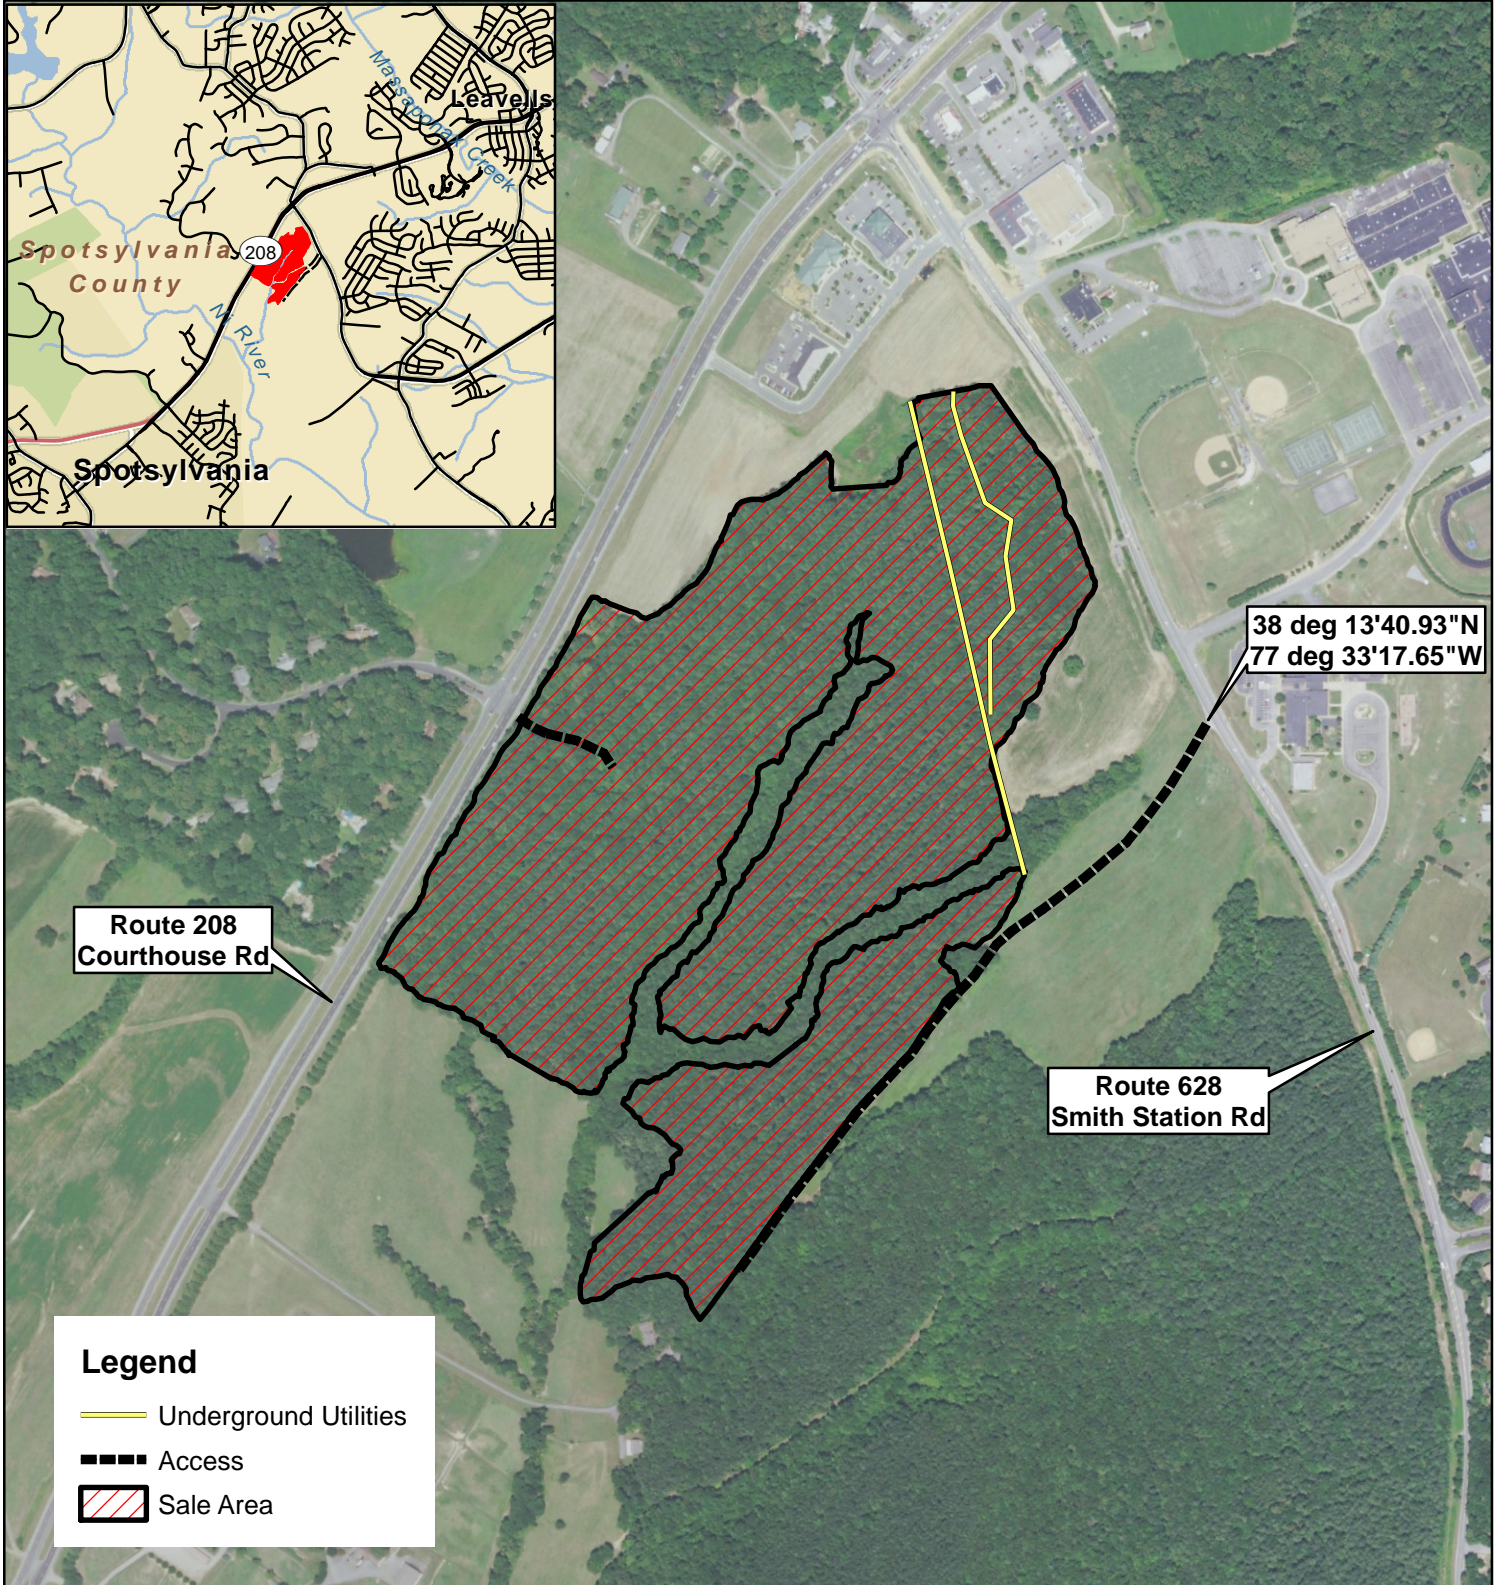

Garnett Tract

Spotsylvania, VA
Sale Area: 84 +/- Acres (by GPS)

FRM, Inc.
7840 Richmond-Tappahannock Hwy.
Aylett, VA 23009
804.769.3948 Office
804.840.3362 Mobile
804.769.0853 Fax
brian@frmva.com

Consulting Foresters
and
Timberland Appraisers

Route 208
Courthouse Rd

Route 628
Smith Station Rd

Legend

- Underground Utilities
- - - Access
- ▨ Sale Area

Harvest Boundaries Marked With Blue Paint and Orange Flagging
No Harvest From Within SMZ

1 inch = 660 feet

Timber sale at 10 am Thurs., September 20, 2018
At the Forest Resources Mgmt. Office

MBM 8/16/2018