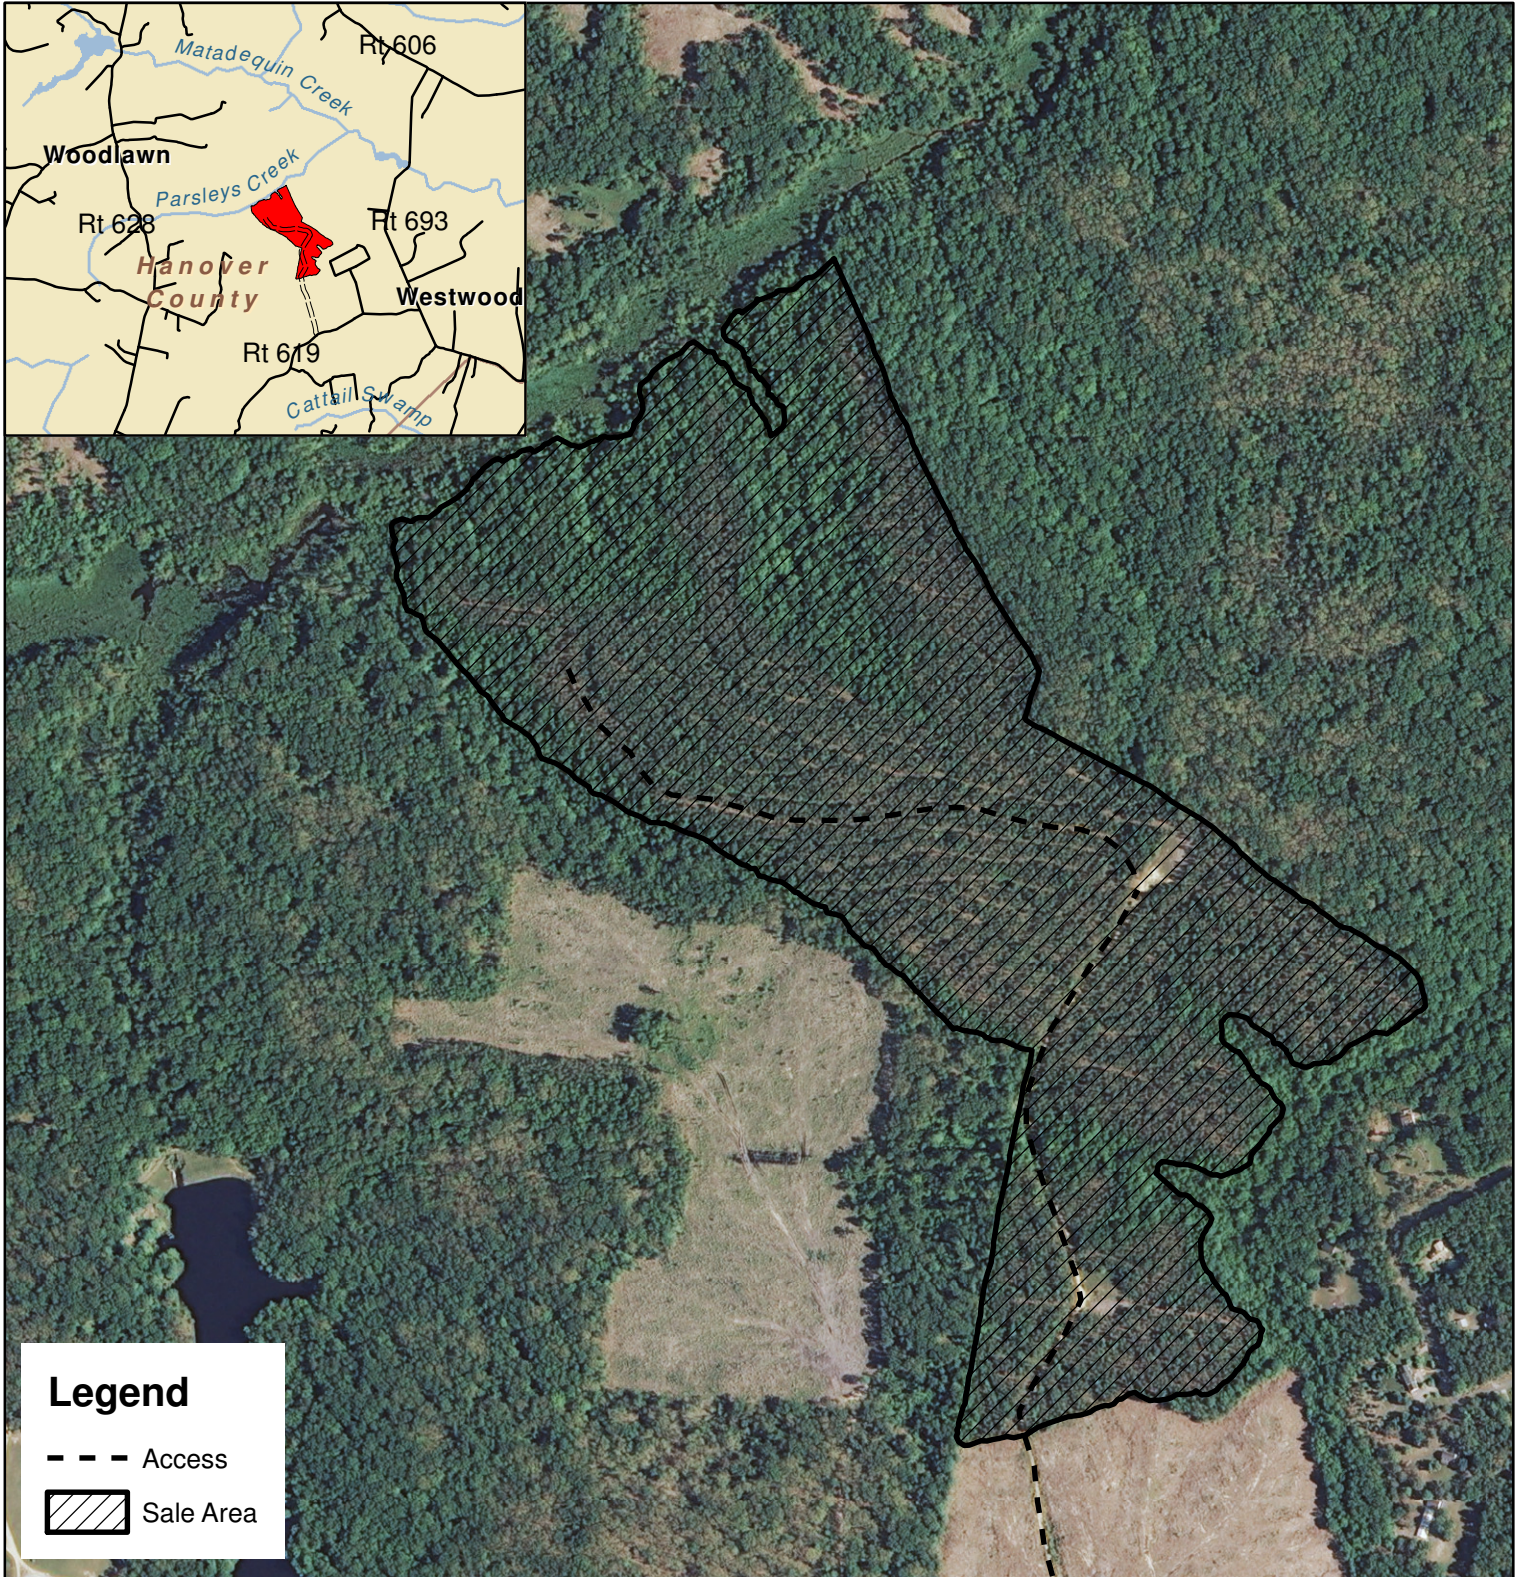

# Flowers Tract

Hanover County, VA

Sale Area: 117 Acres +/- (by GPS)

Forest Resources Management, Inc.  
7840 Richmond-Tappahannock Highway  
Aylett, Virginia 23009  
(804)769-3948 Office  
(804)769-0853 Fax  
(804)690-7011 Mobile  
John@FRMVA.com  
FRMVA.com

*Consulting Foresters  
and  
Timberland Appraisers*

**Legend**

- - - Access
-  Sale Area

**Harvest Boundaries Marked With Blue Paint**  
**No Harvest From Within SMZ**  
**LOCK COMBINATION 3133**

1 inch = 660 feet