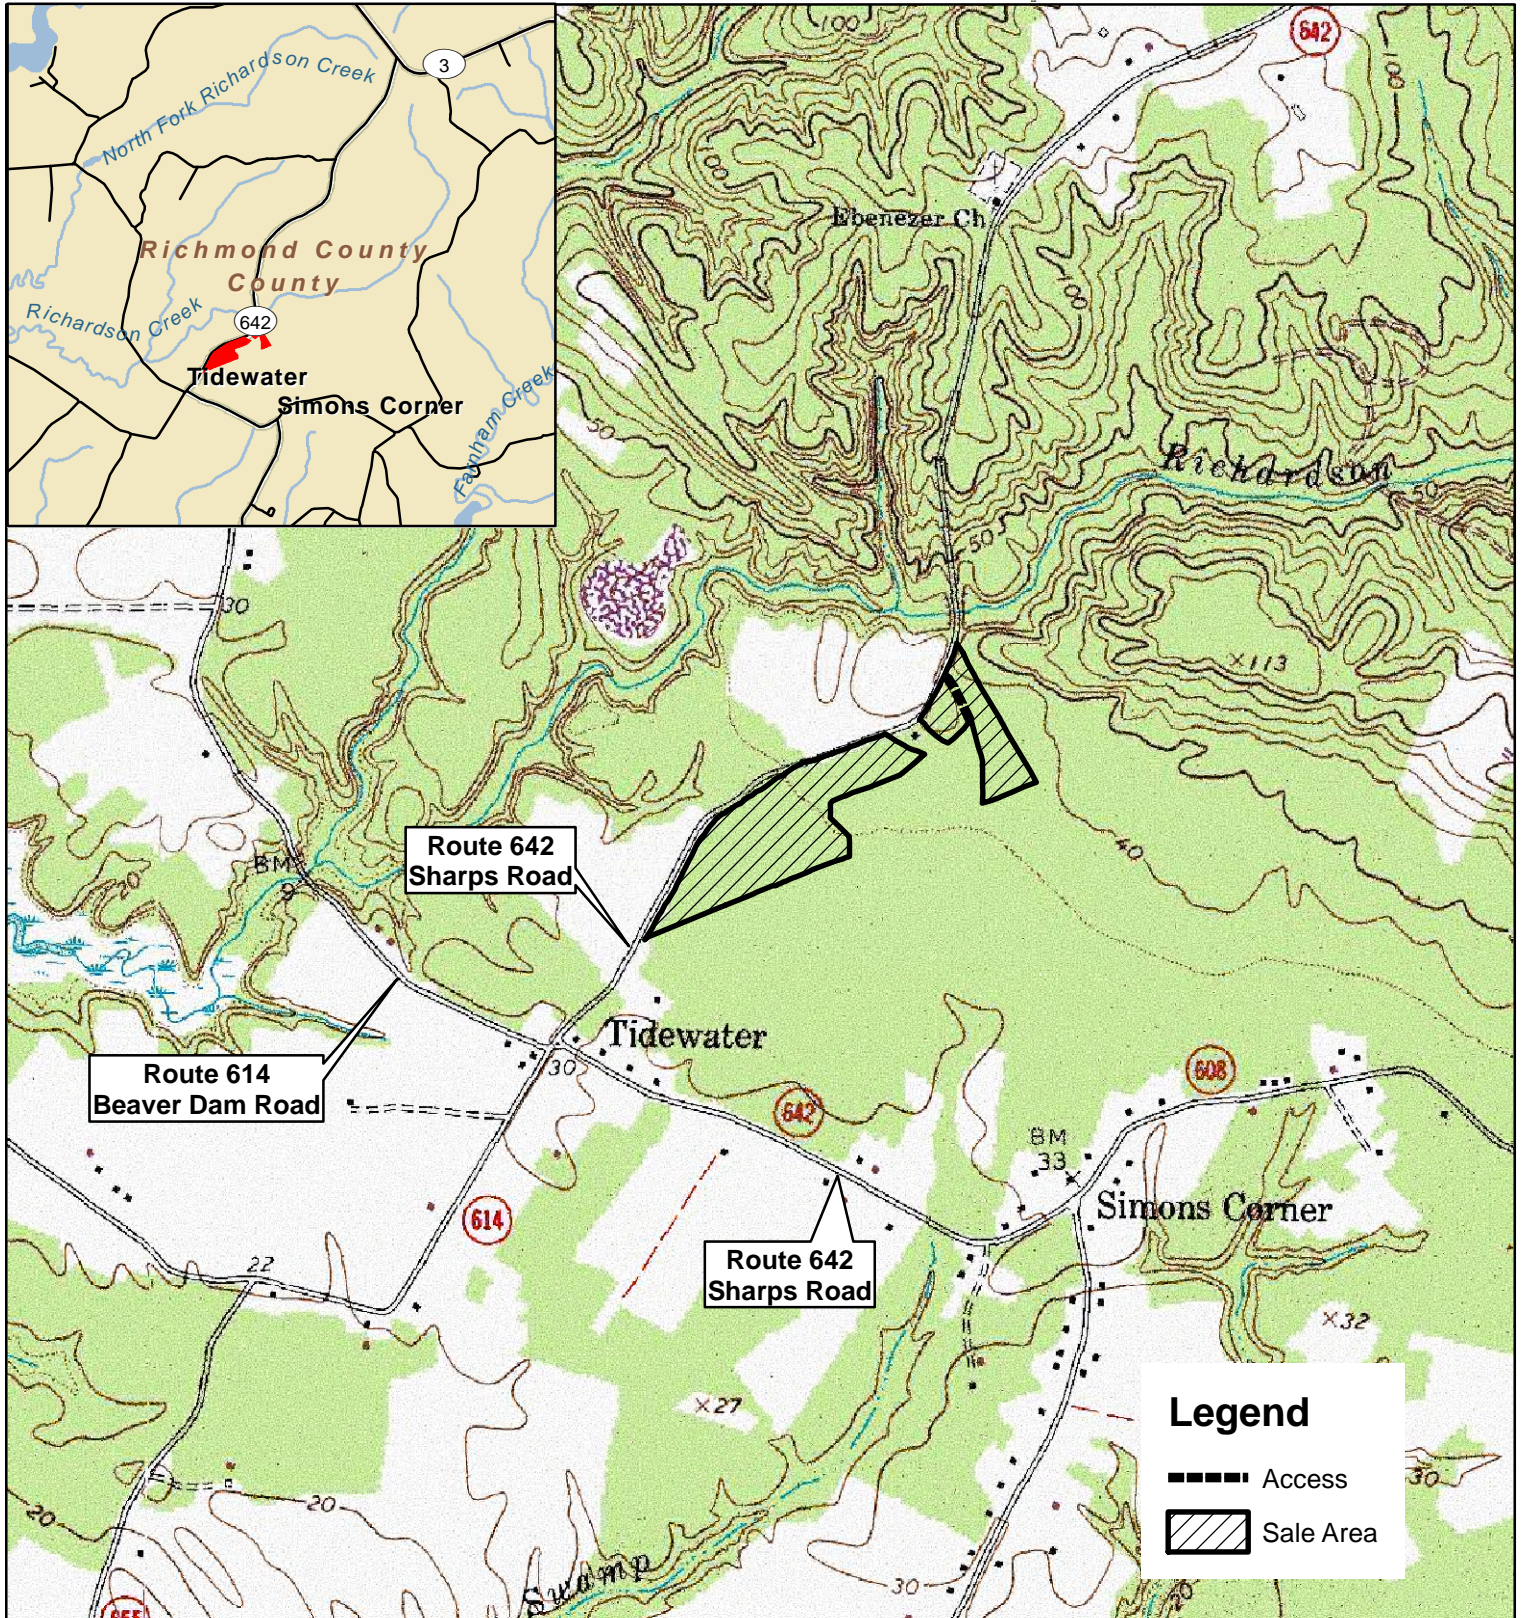

Durham Tract

Richmond County, VA
Sale Area: 28+/- Acres (by GPS)

F R M, Inc.
7840 Richmond-Tappahannock Hwy.
Aylett, VA 23009
804.769.3948 Office
804.840.3362 Mobile
804.769.0853 Fax
brian@frmva.com

Consulting Foresters
and
Timberland Appraisers

Harvest Boundaries Marked With Blue Paint
No Harvest From Within SMZ

1 inch = 1,320 feet

Timber sale at 10 am Thurs., May 24, 2018
At the Forest Resources Mgmt. Office

MBM 4/19/2018