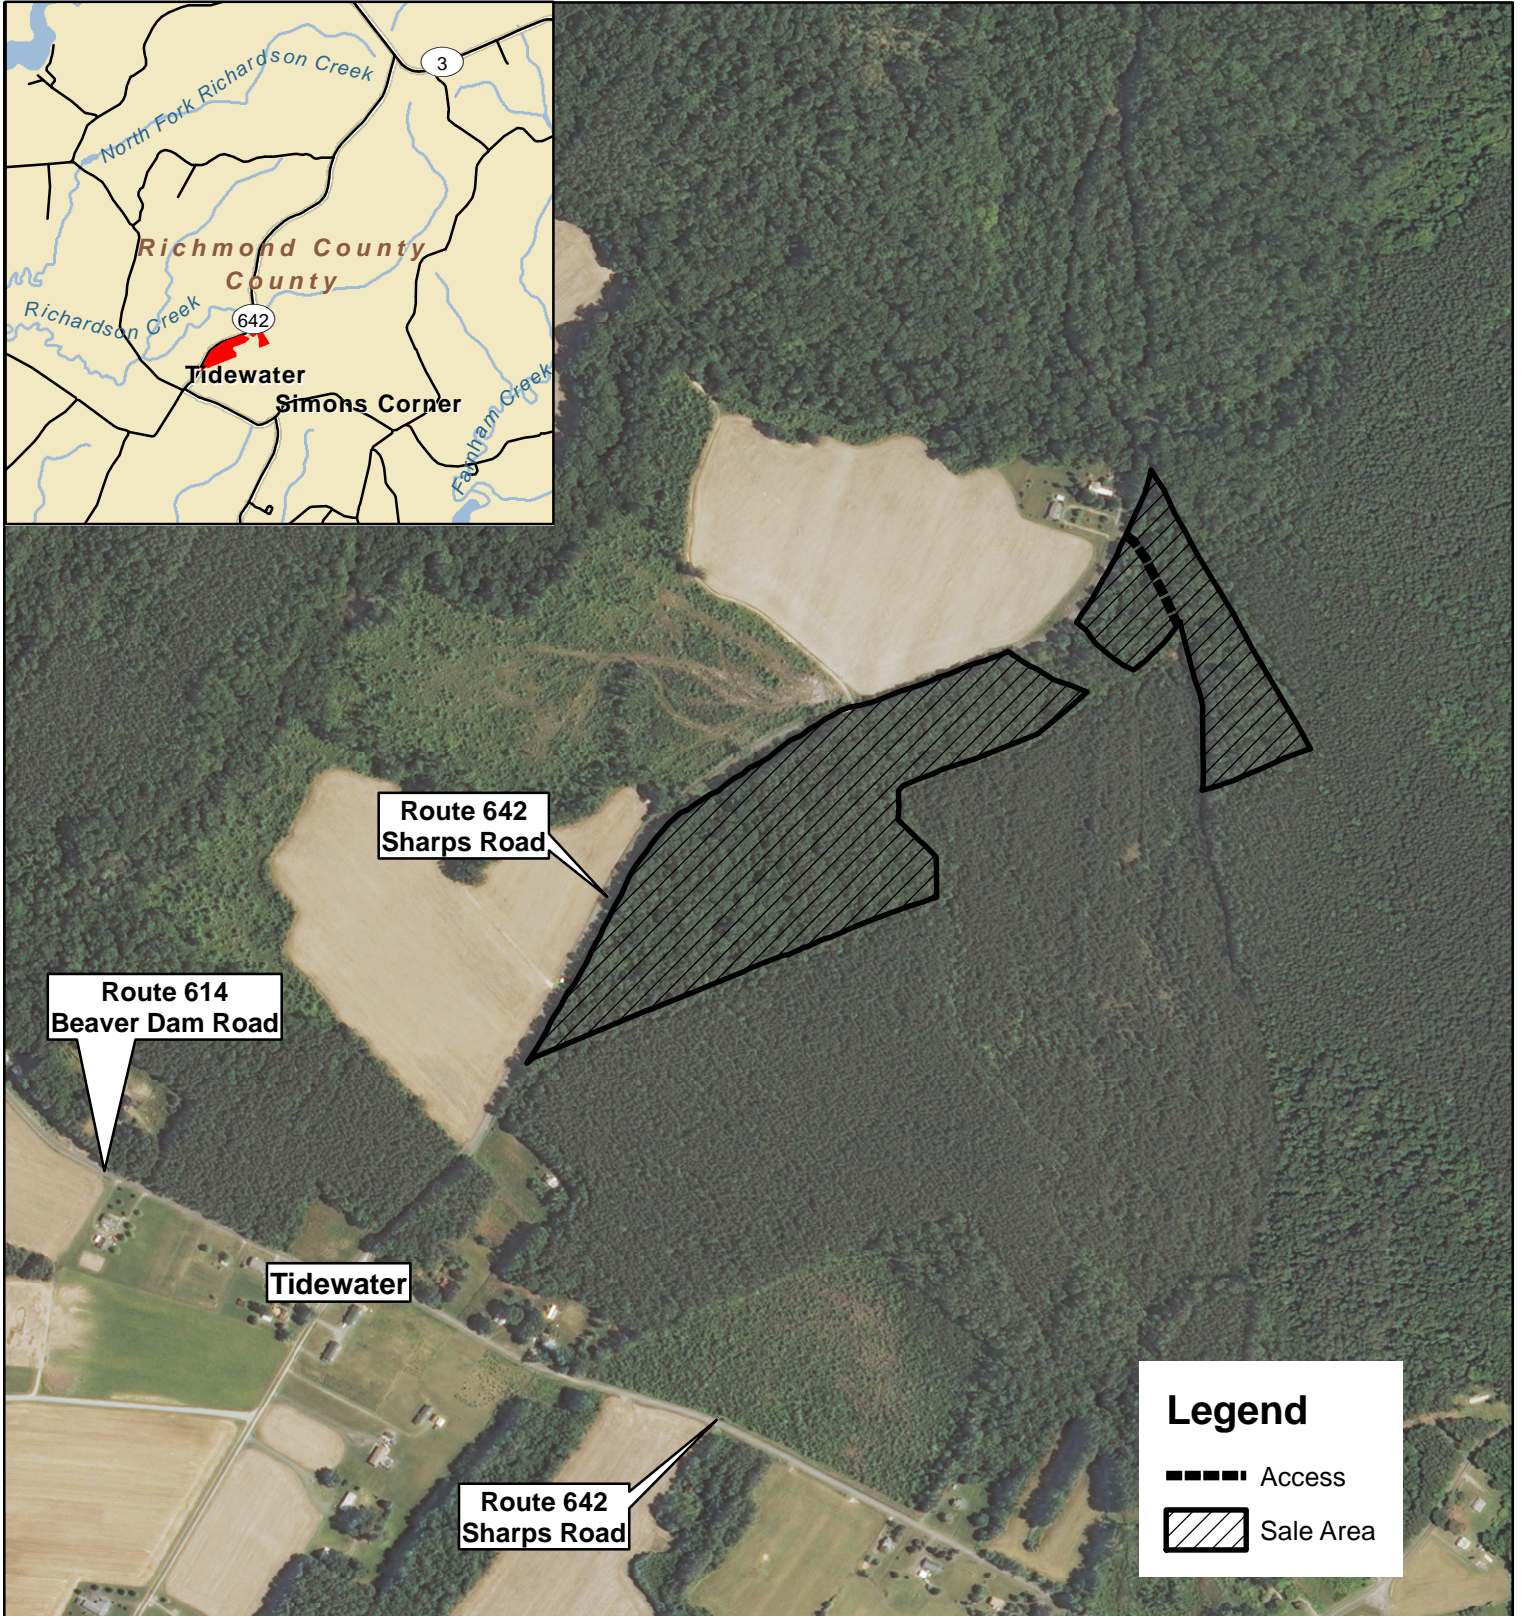

# Durham Tract

Richmond County, VA  
Sale Area: 28+/- Acres (by GPS)

F R M, Inc.  
7840 Richmond-Tappahannock Hwy.  
Aylett, VA 23009  
804.769.3948 Office  
804.840.3362 Mobile  
804.769.0853 Fax  
brian@frmva.com

Consulting Foresters  
and  
Timberland Appraisers

**Legend**

- Access
- ▨ Sale Area

Harvest Boundaries Marked With Blue Paint  
No Harvest From Within SMZ

1 inch = 660 feet

Timber sale at 10 am Thurs., May 24, 2018  
At the Forest Resources Mgmt. Office