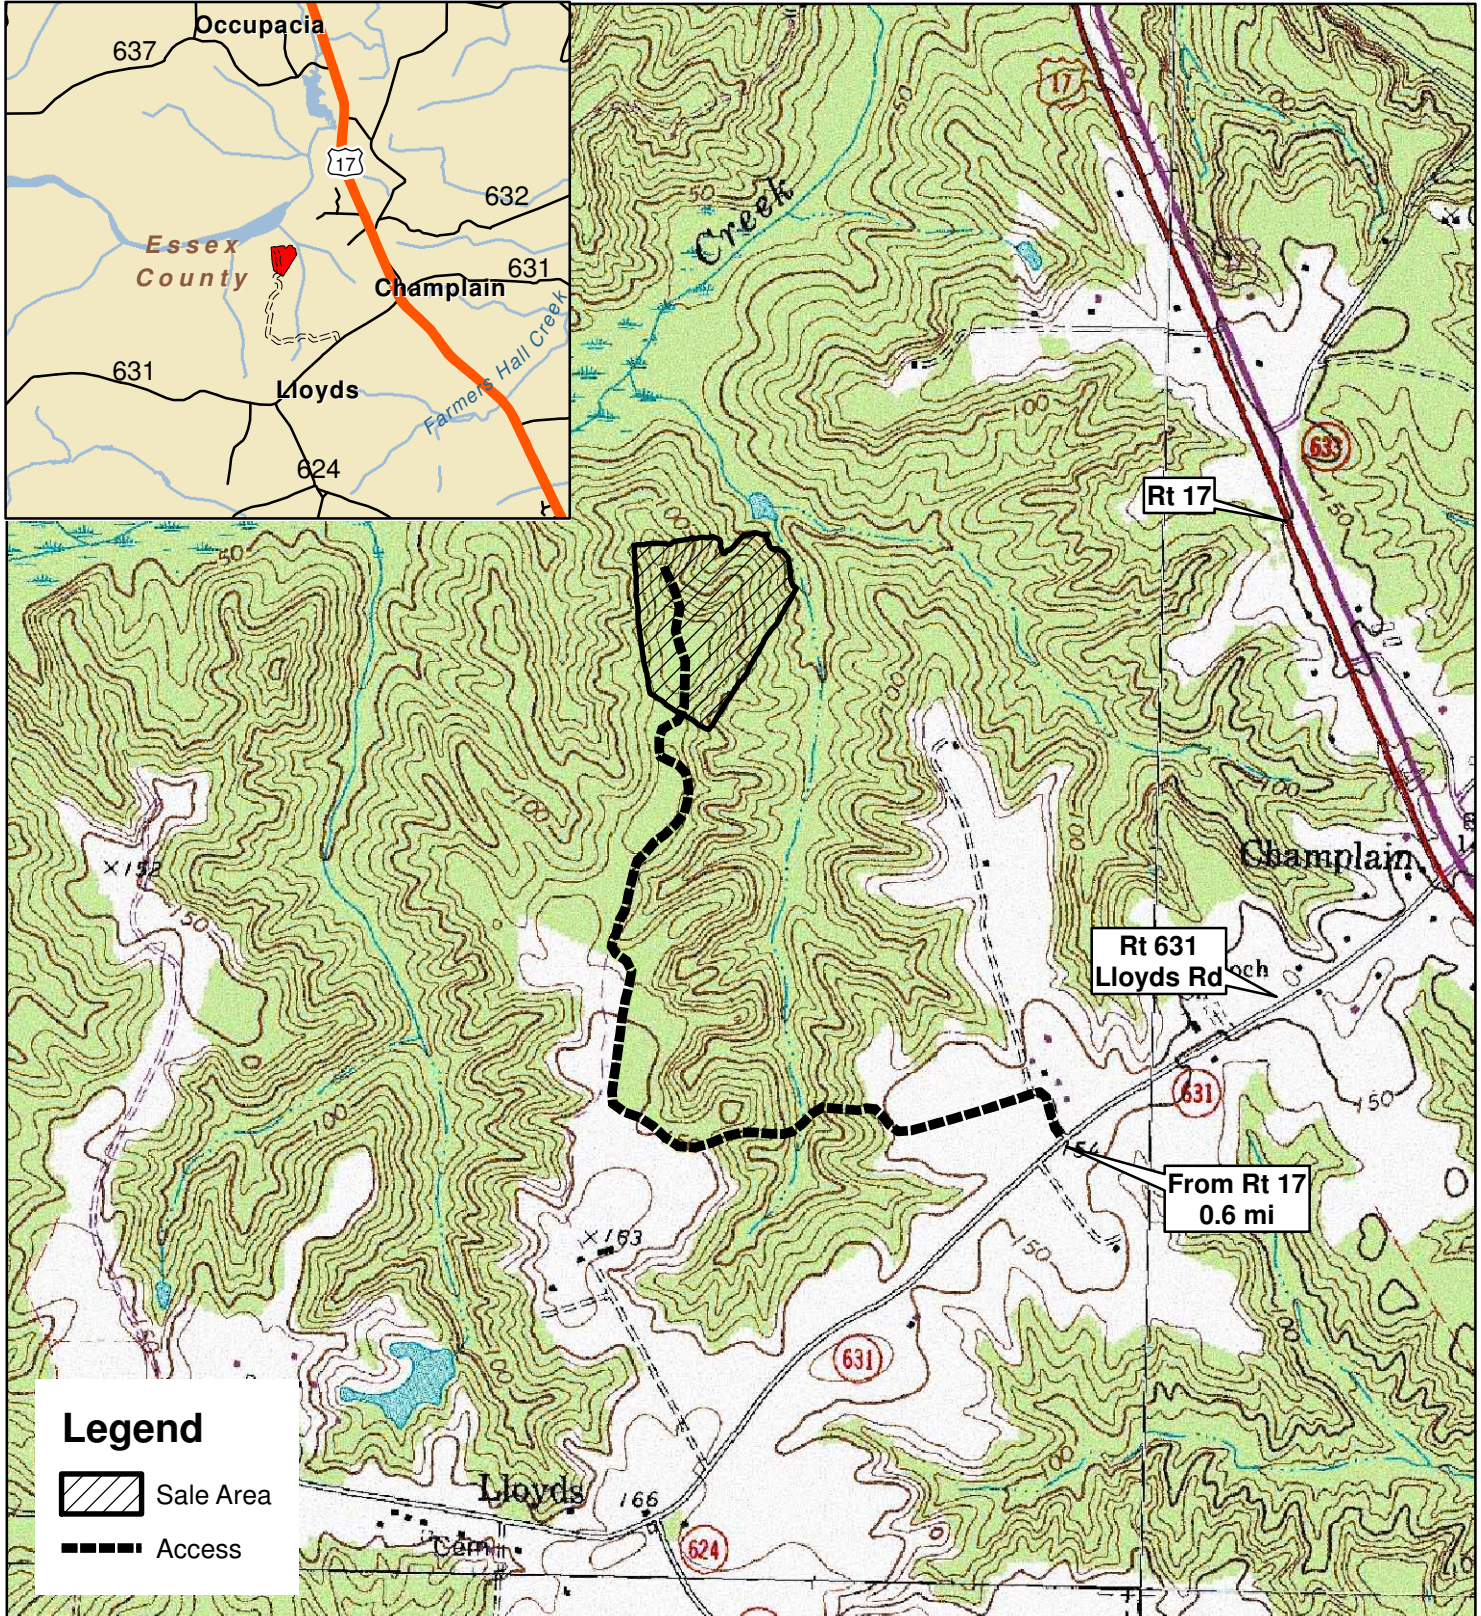

Covington Tract

Essex County, VA

Sale Area: 24 +/- Acres (by GPS)

Forest Resources Management, Inc.
7840 Richmond-Tappahannock Highway
Aylett, Virginia 23009
(804)769-3948 Office
(804)769-0853 Fax
(804)690-7011 Mobile
John@FRMVA.com
FRMVA.com

Consulting Foresters
and
Timberland Appraisers

Harvest Boundaries Marked With Blue Paint
No Harvest From Within SMZ

1 inch = 1,320 feet

Timber sale on Thurs., March 29, 2018
At the Forest Resources Mgmt Office