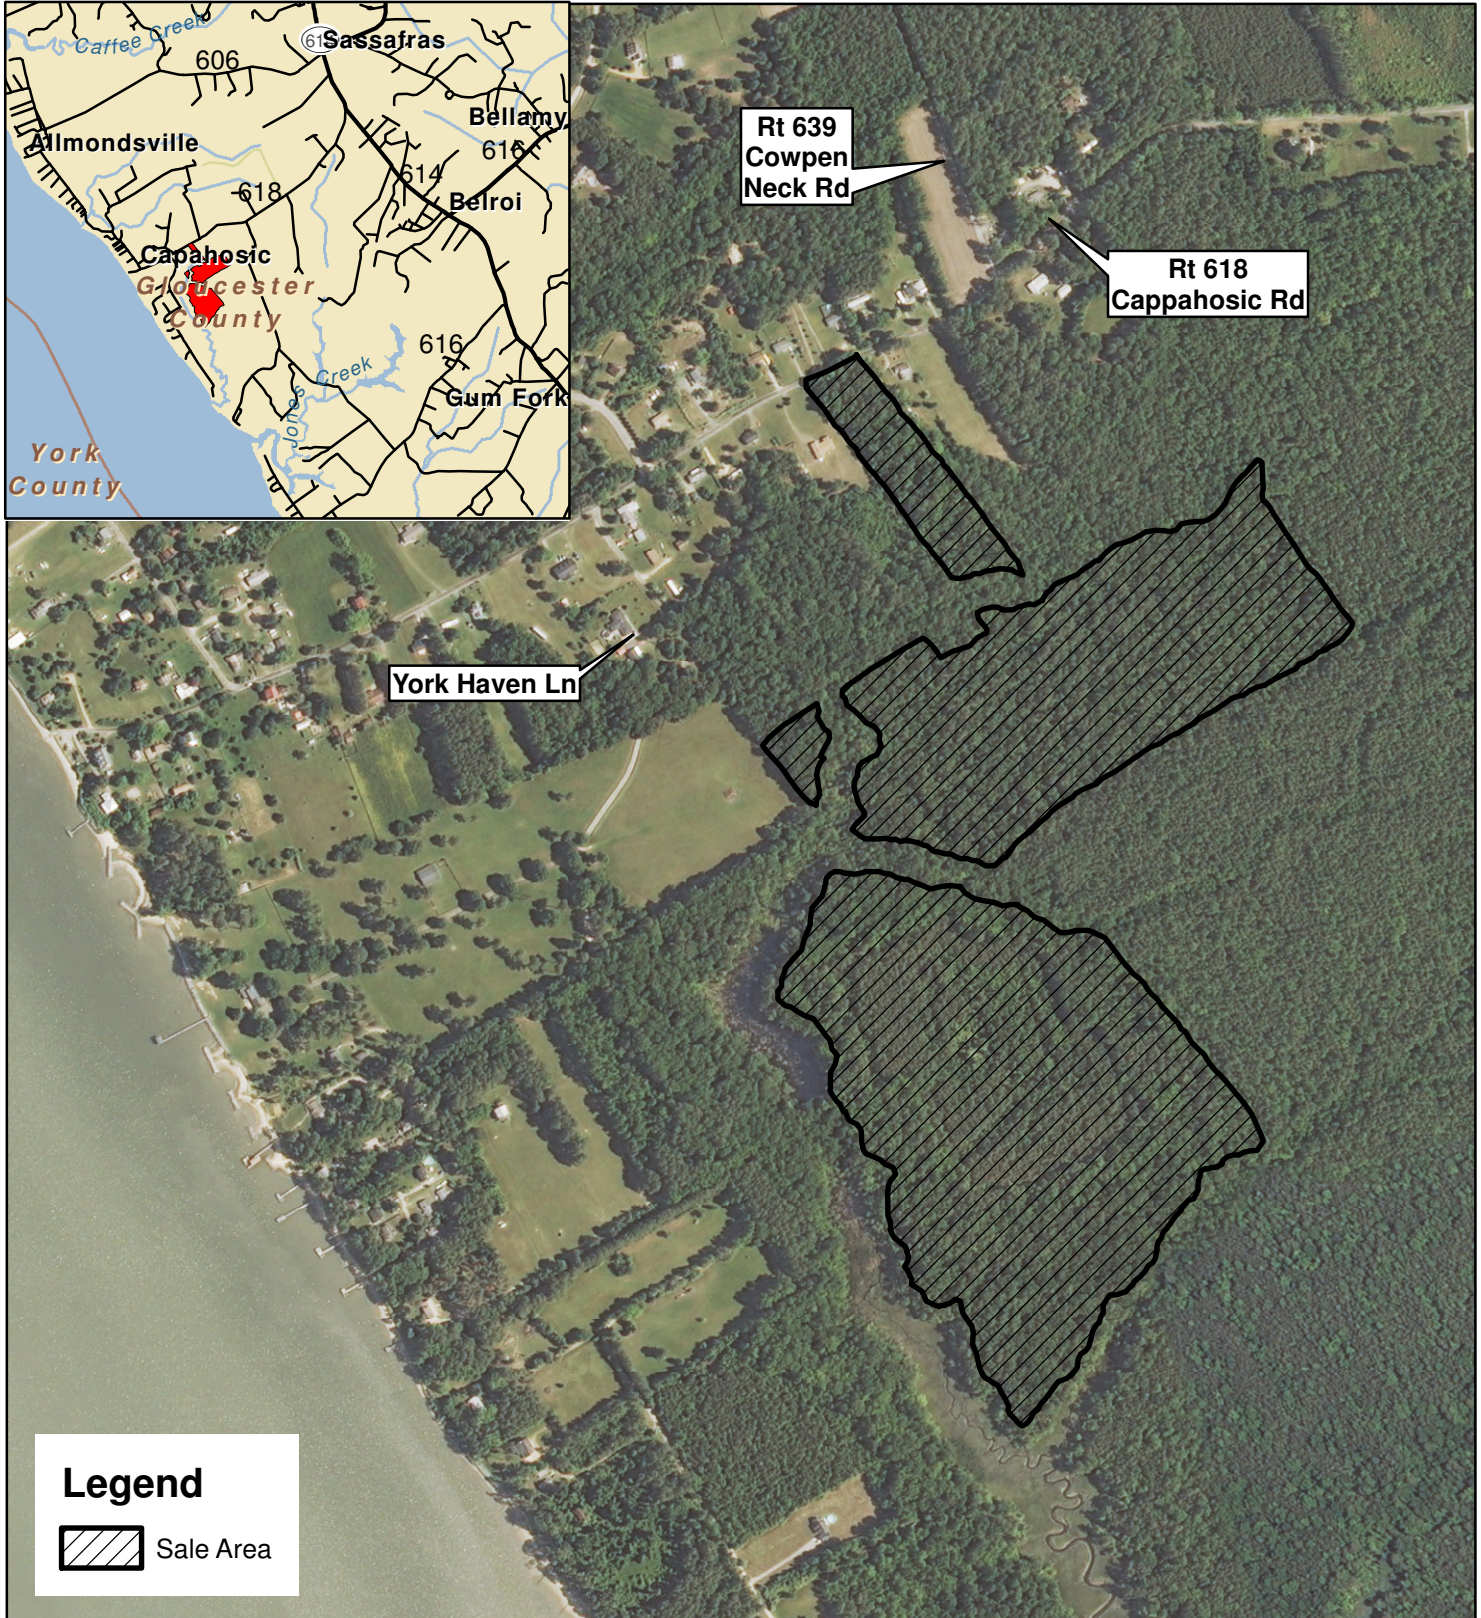

Clarke Tract

Gloucester County, VA
Sale Area: 70 +/- Acres (by GPS)

Forest Resources Management, Inc.
7840 Richmond-Tappahannock Highway
Aylett, Virginia 23009
(804)769-3948 Office
(804)769-0853 Fax
(804)690-7011 Mobile
John@FRMVA.com
FRMVA.com

*Consulting Foresters
and
Timberland Appraisers*

Legend

 Sale Area

**Harvest Boundaries Marked W/ Orange Paint & Blue Flagging
No Harvest From Within SMZ**

1 inch = 660 feet

**Timber sale on Thurs., May 17, 2018
At the Forest Resources Mgmt Office**