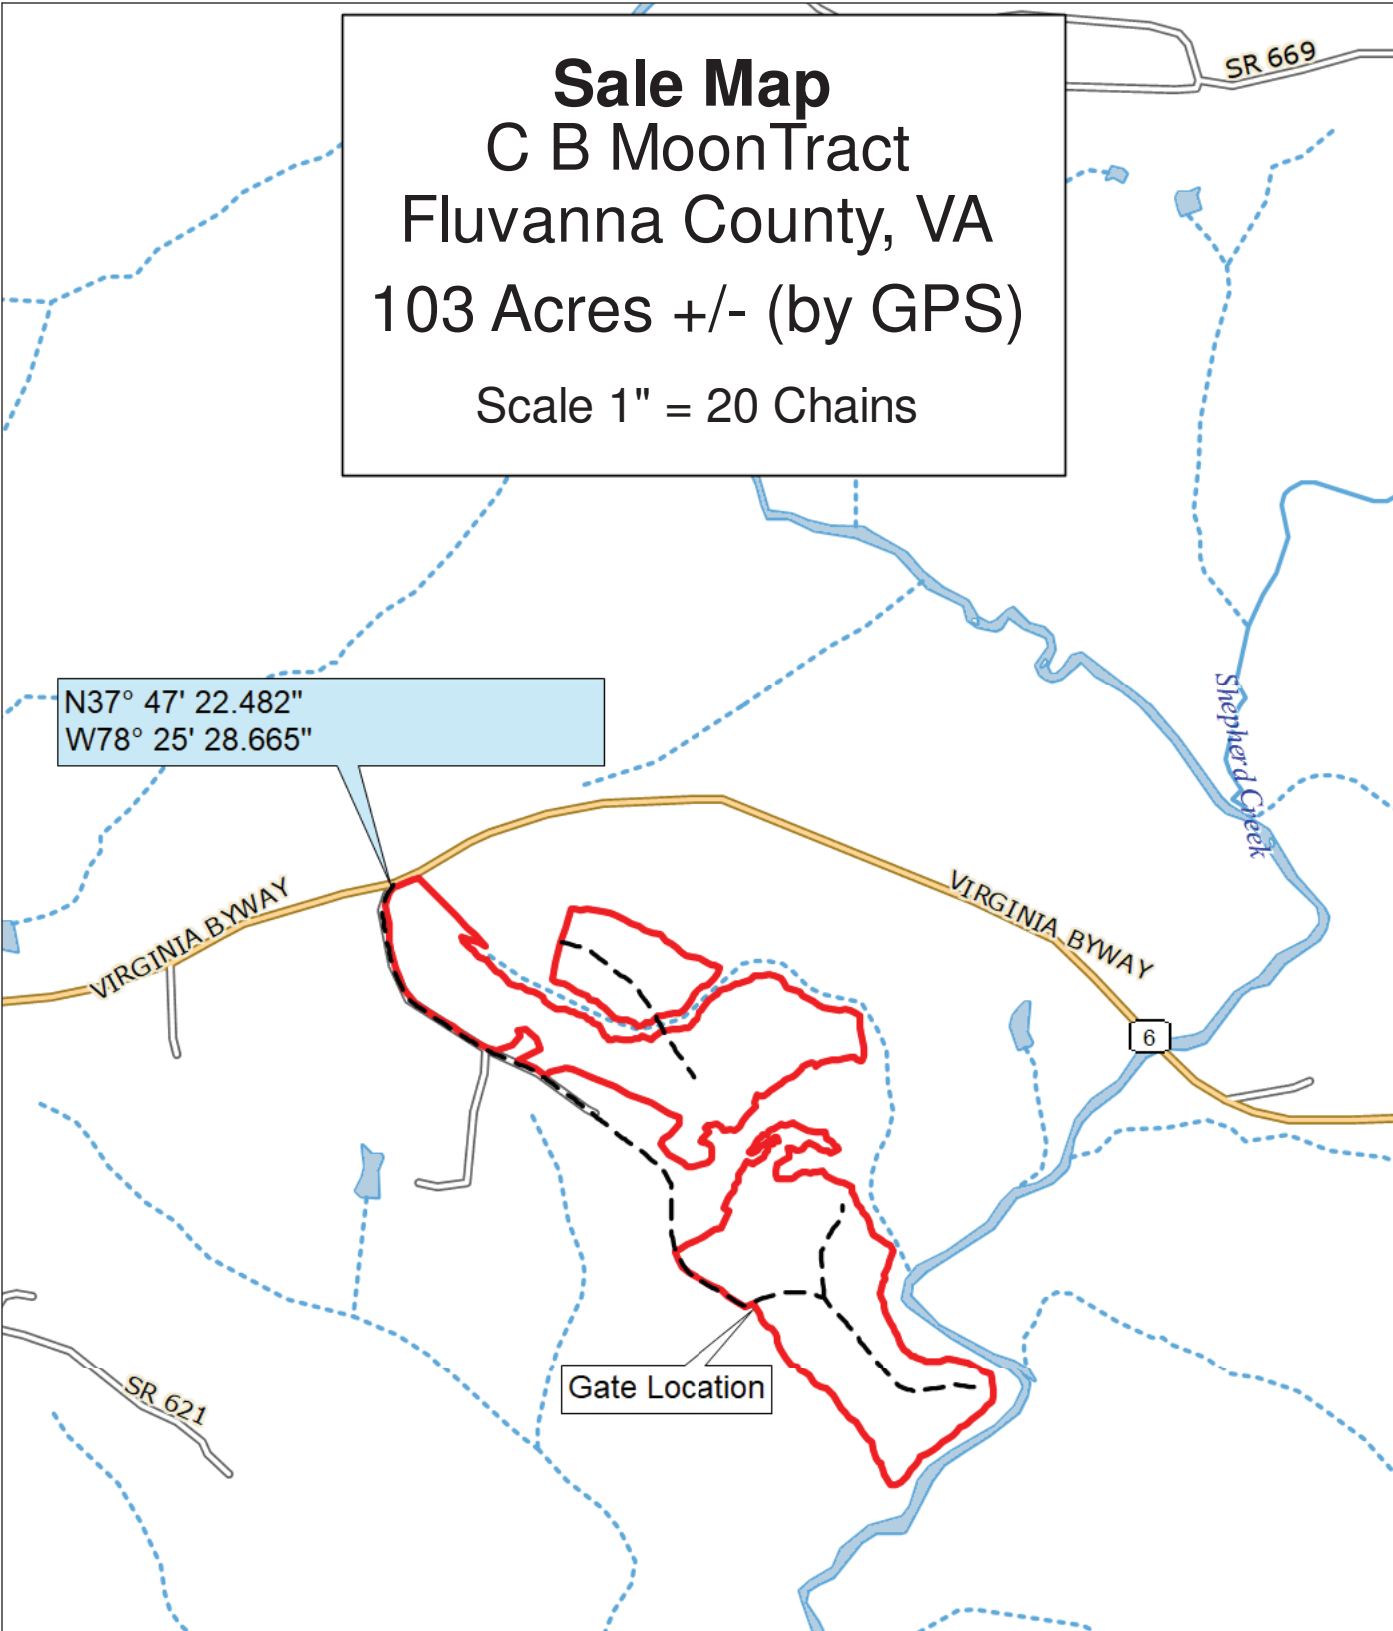

Sale Map
 C B Moon Tract
 Fluvanna County, VA
 103 Acres +/- (by GPS)
 Scale 1" = 20 Chains

N37° 47' 22.482"
 W78° 25' 28.665"

Lock Combo 2-0-0-0

Harvest Boundaries Are Marked With Blue Paint

Tract Boundary Marked With Blue Paint

Sale Date, Time, and Location:

Forest Resources Management office
 Thursday August 16th, 10:00 am