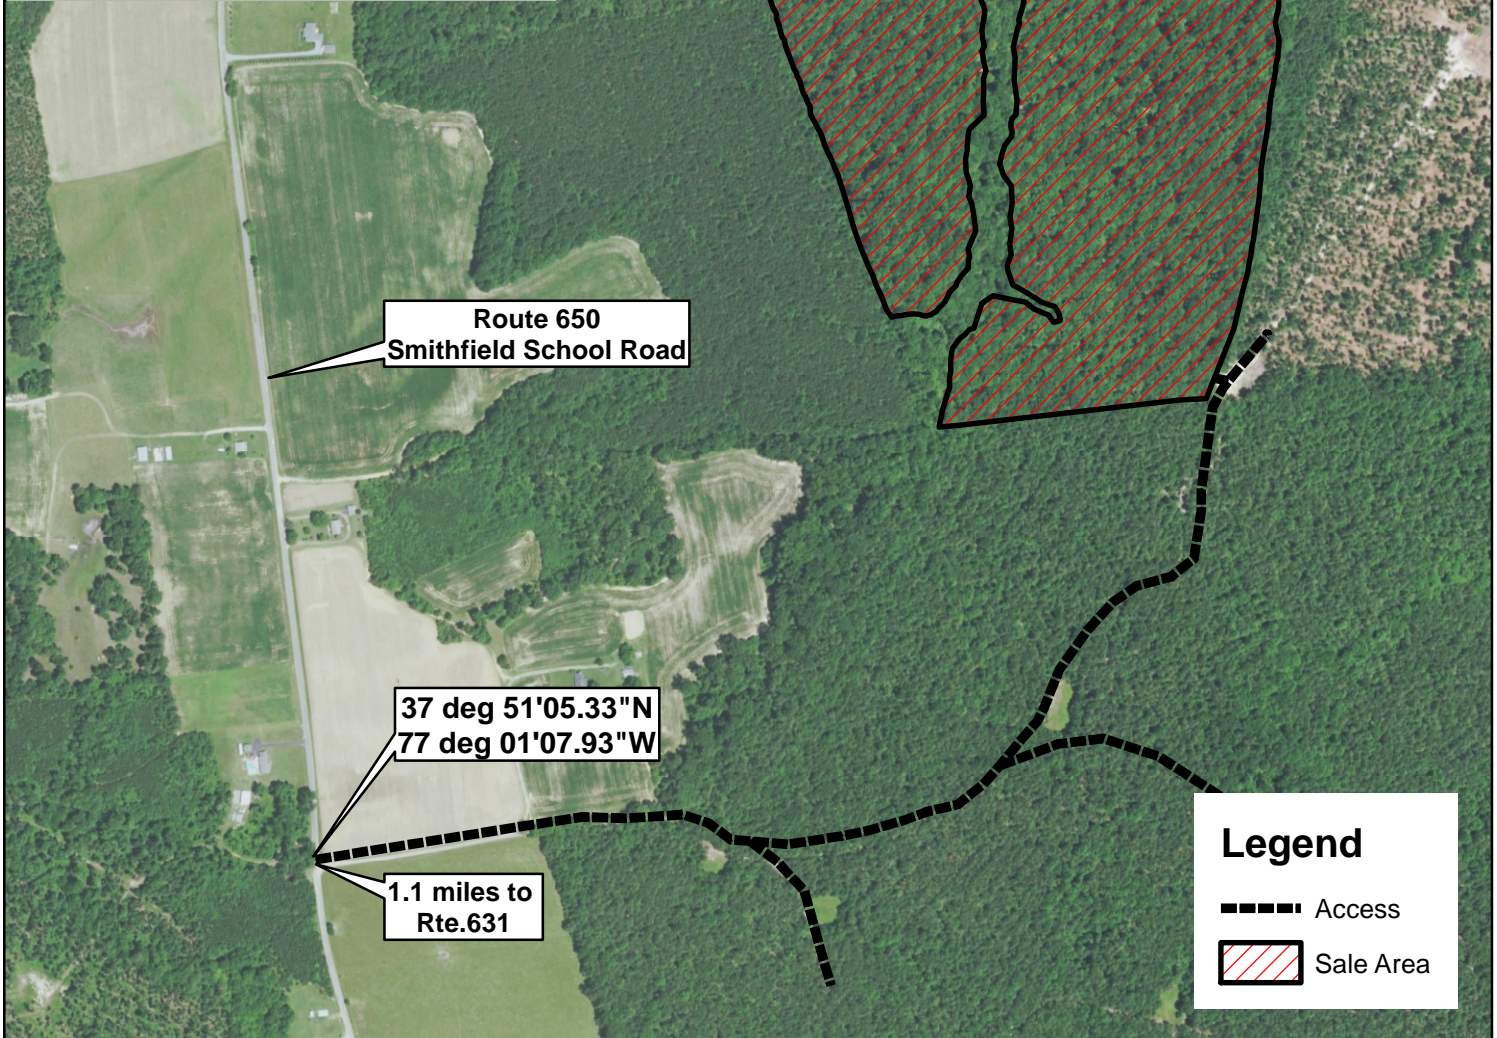

Brooks Farm II Tract

Essex County, VA
Sale Area: 56 +/- Acres (by GPS)

F R M, Inc.
7840 Richmond-Tappahannock Hwy.
Aylett, VA 23009
804.769.3948 Office
804.840.3362 Mobile
804.769.0853 Fax
brian@frmva.com

Consulting Foresters
and
Timberland Appraisers

Legend

- Access
- ▨ Sale Area

Harvest Boundaries Marked With Blue Paint
No Harvest From Within SMZ

Timber sale at 10 am Thurs., July 26, 2018
At the Forest Resources Mgmt. Office

1 inch = 660 feet

LOCK COMBO 2-0-0-0

MBM 6/27/2018