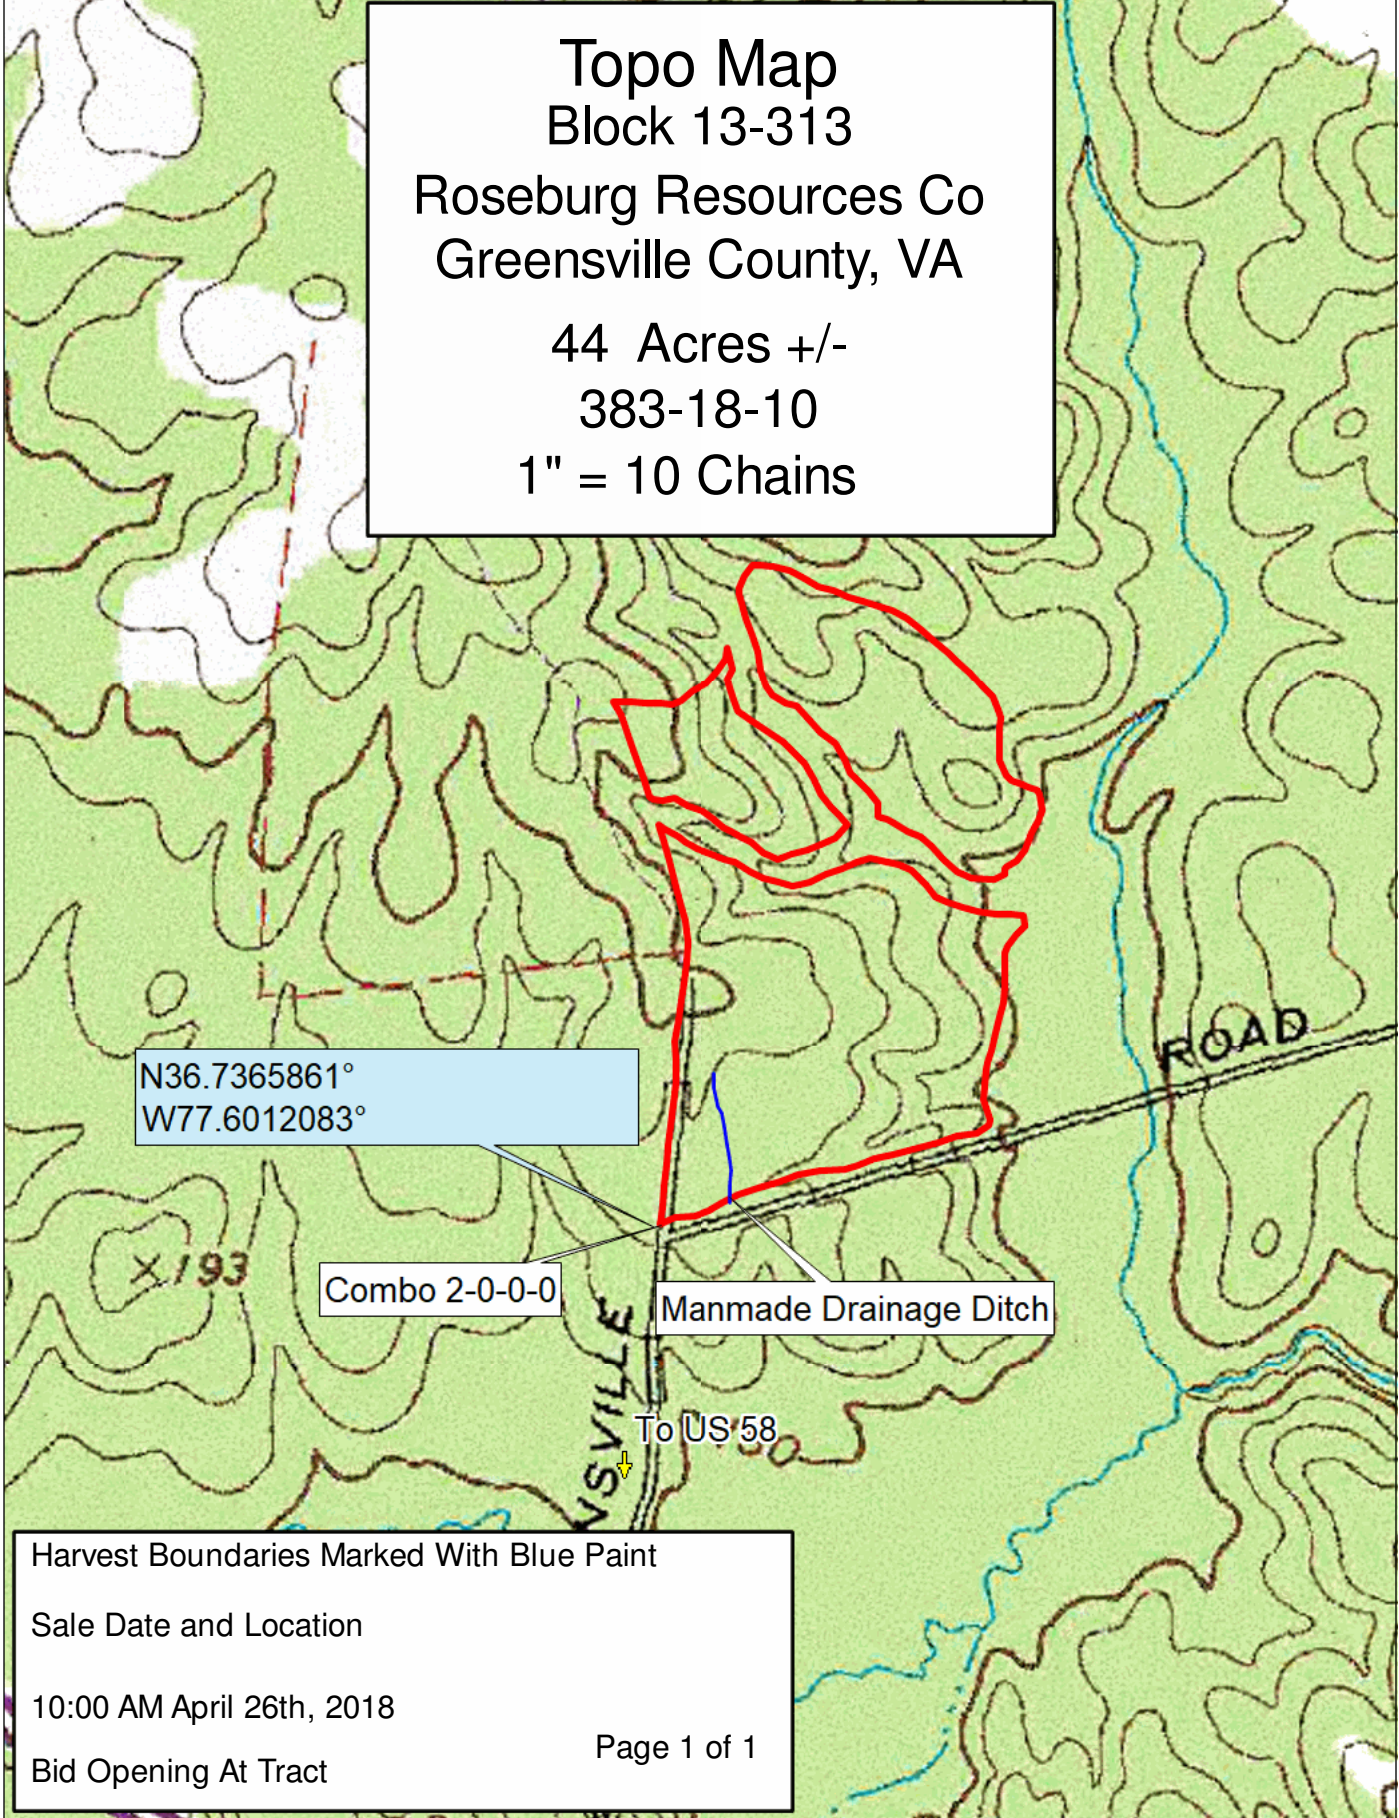

Topo Map
 Block 13-313
 Roseburg Resources Co
 Greenville County, VA

44 Acres +/-
 383-18-10
 1" = 10 Chains

N36.7365861°
 W77.6012083°

Combo 2-0-0-0

Manmade Drainage Ditch

To US 58

Harvest Boundaries Marked With Blue Paint

Sale Date and Location

10:00 AM April 26th, 2018

Bid Opening At Tract

Page 1 of 1